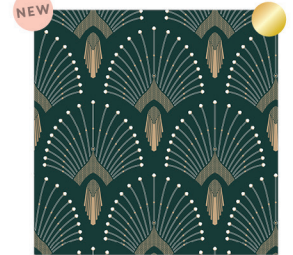

1925
ART192-R 0562 VERT FONCÉ/DORÉ

10m x 53cm
· Traditional wallpaper
Raccord : 21,3 cm