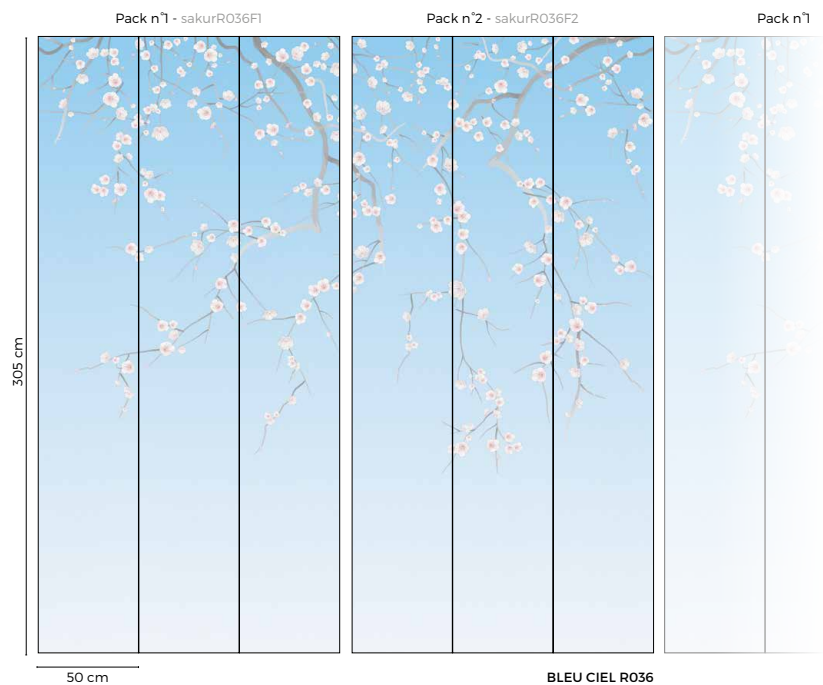

SAKURA

SÉRIE 4

50 cm

BLEU CIEL R036