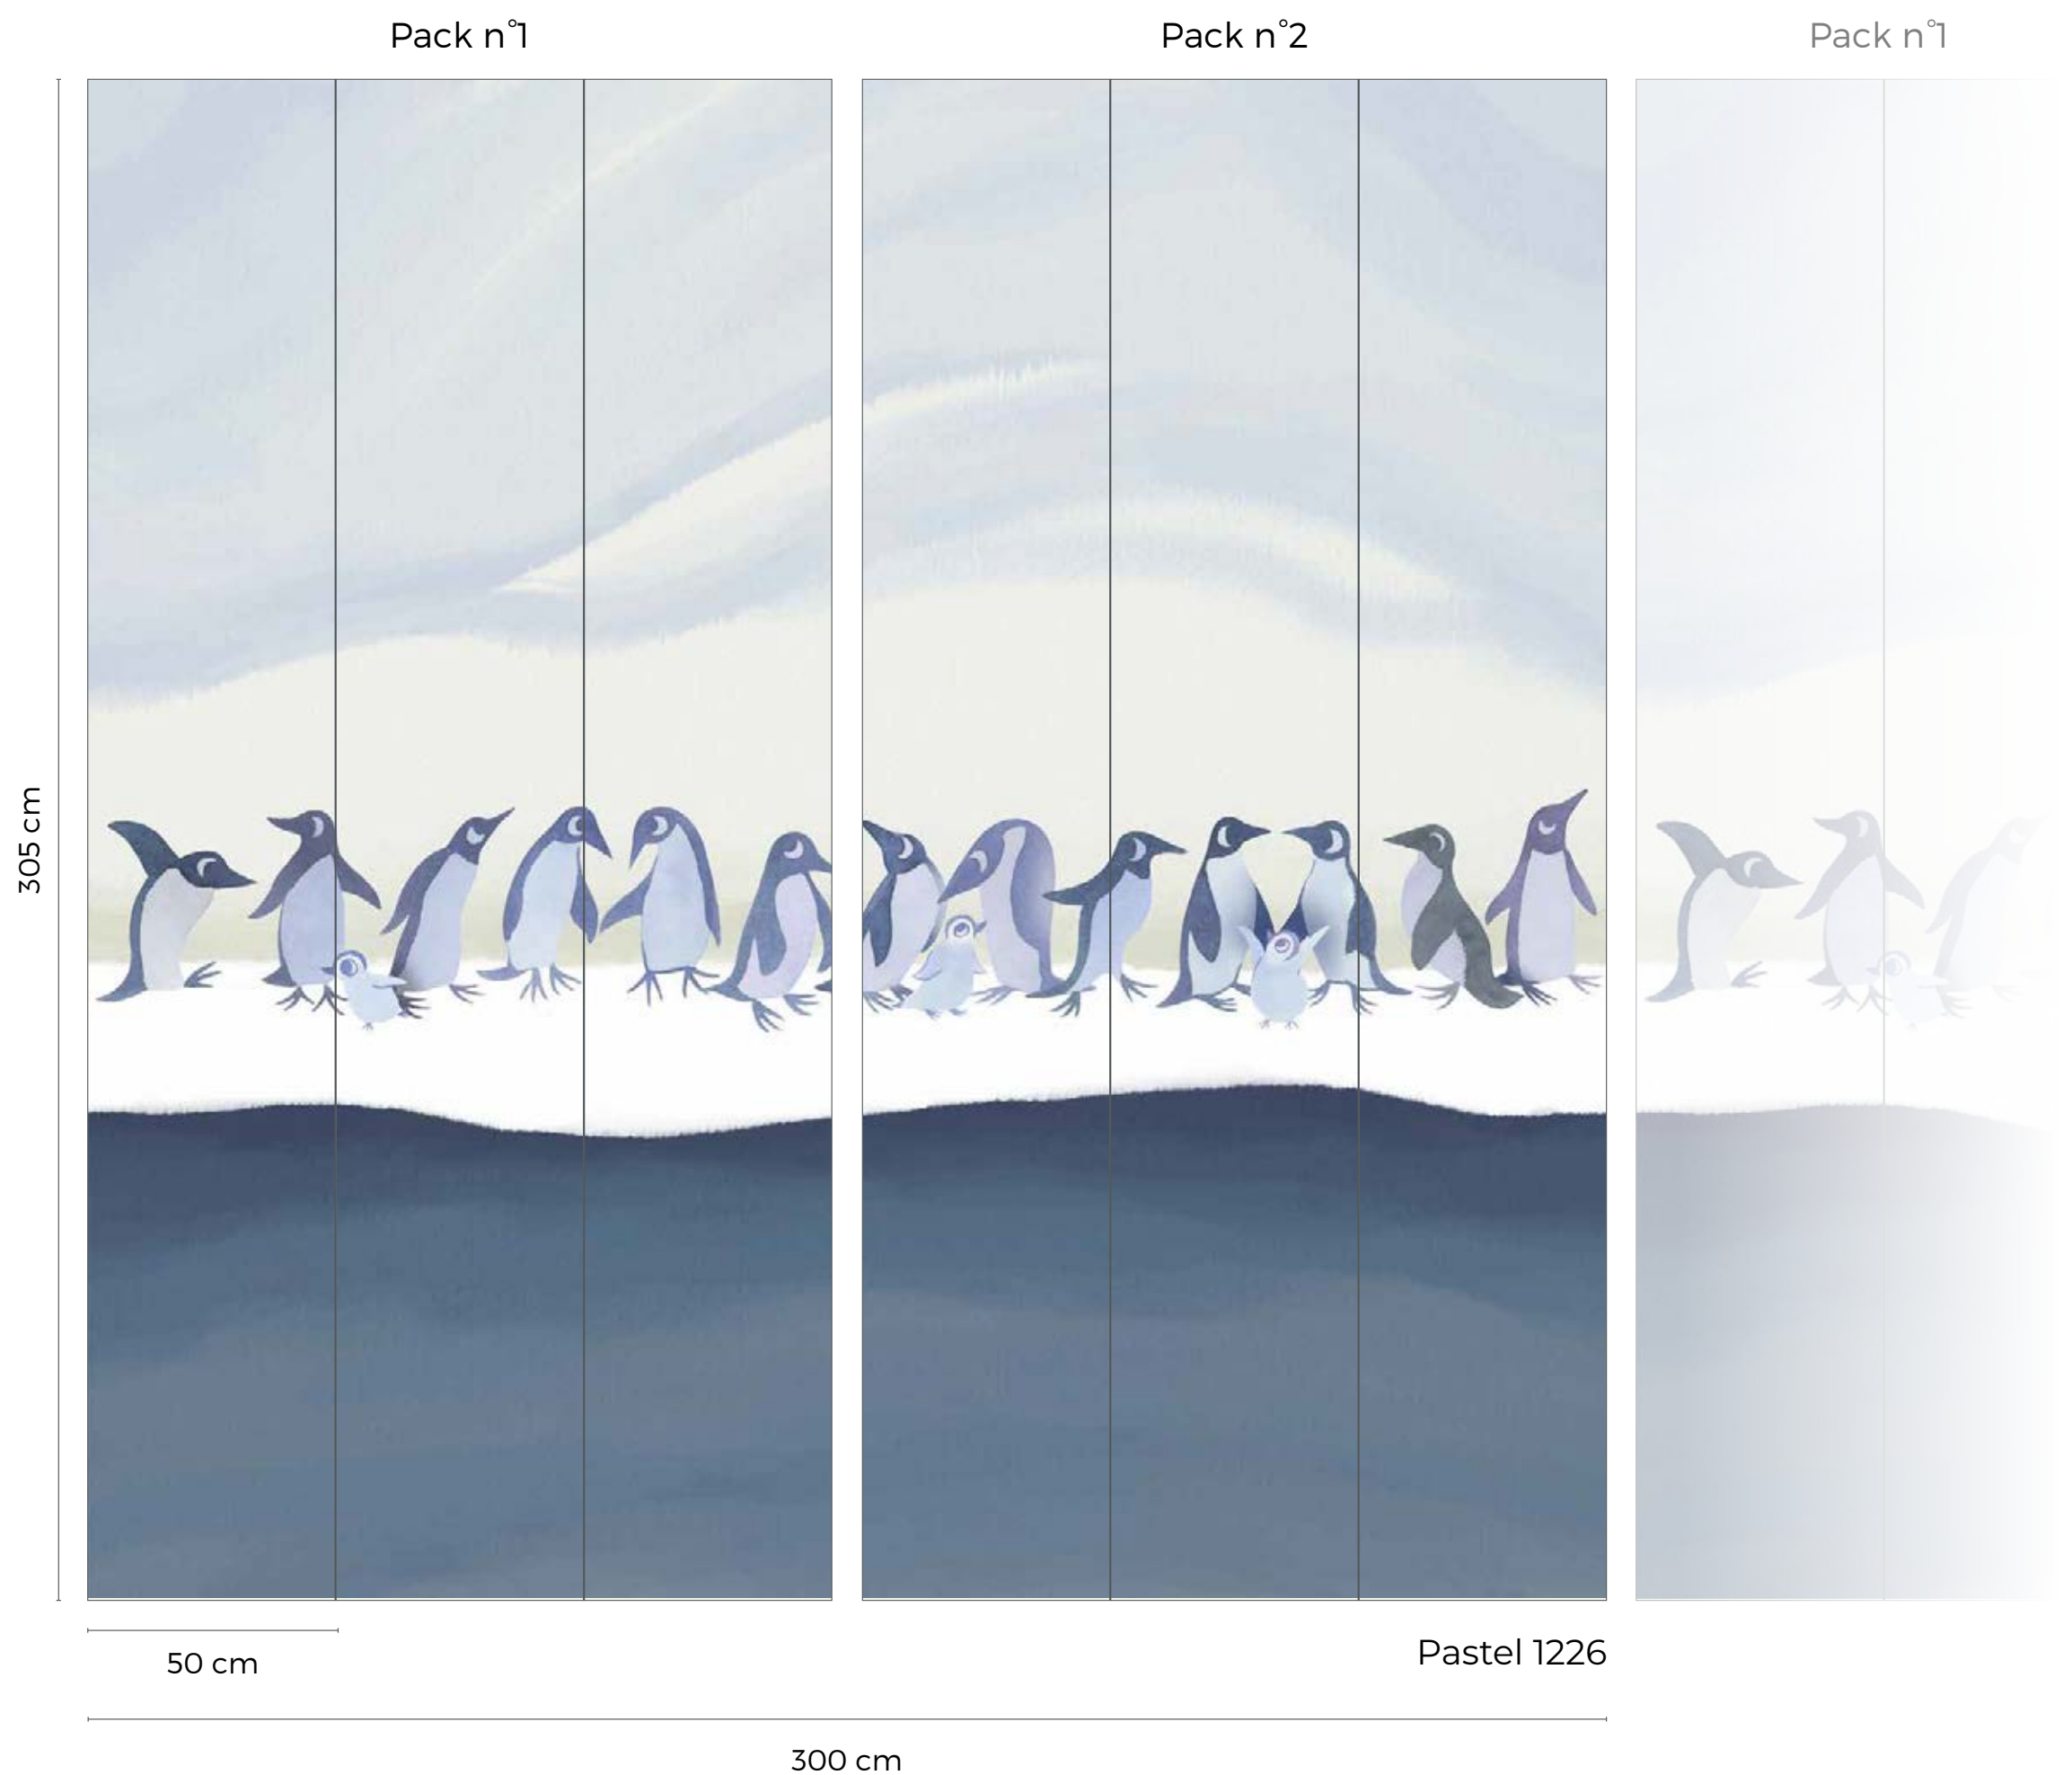

LA BANQUISE

FRESQUE PACK

FORMAT & RACCORD

Packs vendu individuellement, respectez les n° de bain.

Le design est conçu pour convenir à des murs entre H200 et H300 cm de hauteur suivant le modèle.

Raccord : les packs se raccordent à l'infini pour convenir à toutes longueurs de mur

CARACTÉRISTIQUES

- Papier peint intissé Mat lavable 155g
- Pose facile, encoller que le mur

SIZE & REPEAT

Sets sold individually, please respect bath numbers

The design is suitable for walls between 200 and 300 cm depending on the model.

Repeat : Sets can be infinitely connected to suit any wall length

CARACTÉRISTIQUES

- Matt washable non-woven wallpaper 155g
- Easy to install, glue only the wall

Fabriqué en France - Made In France

PAPERMINT