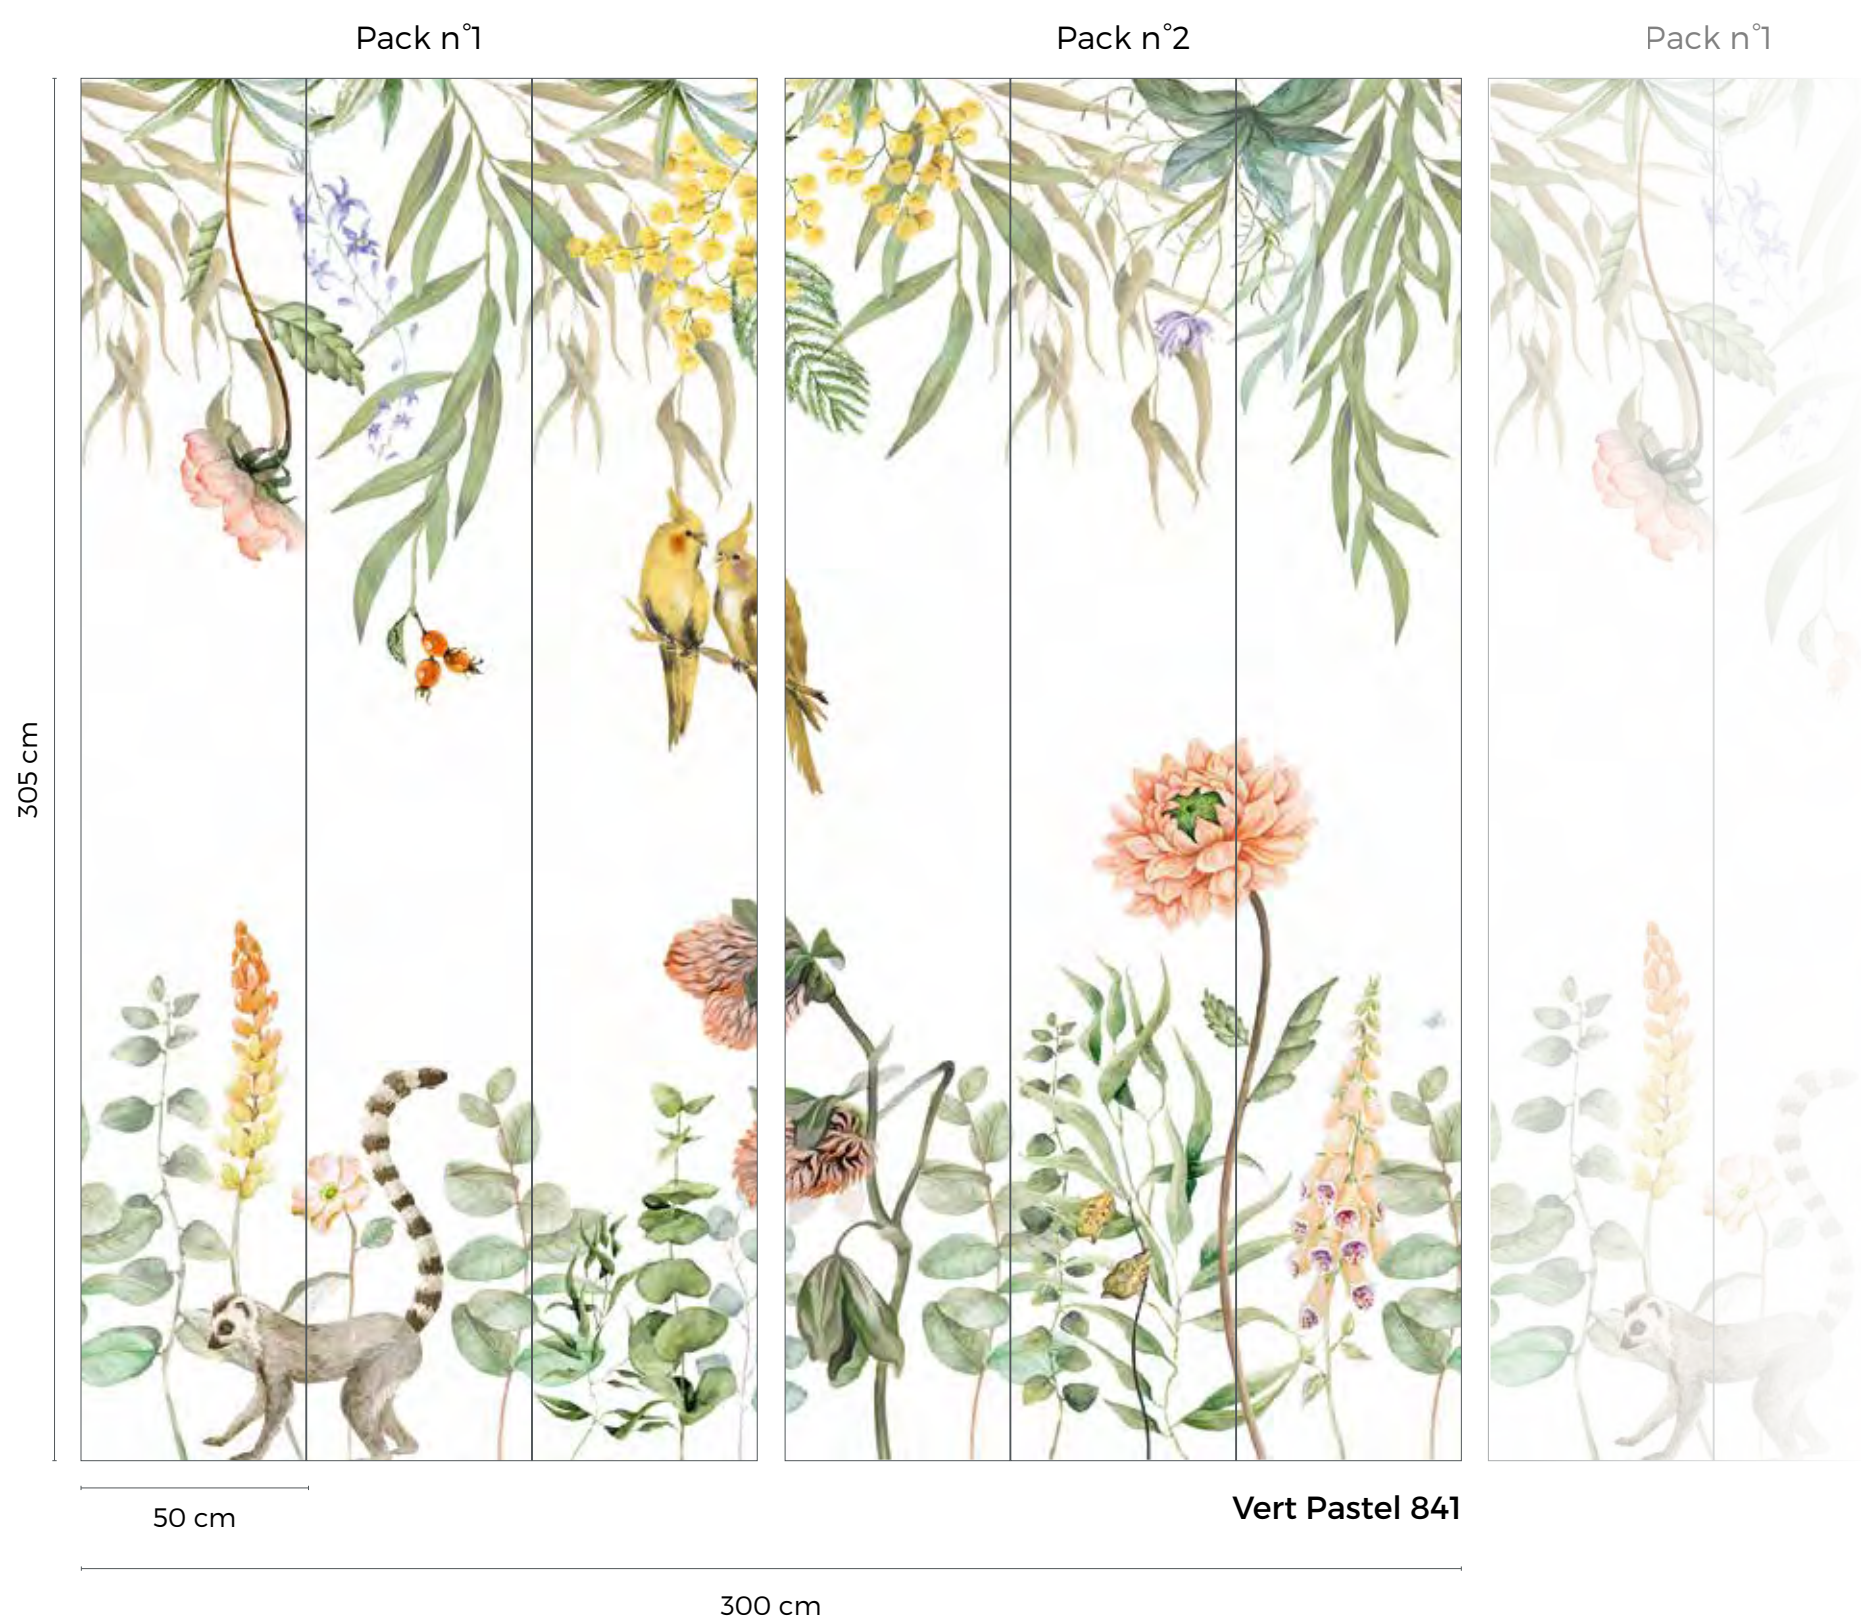

Repeat: Packs n°1 and n°3 can be connected endlessly (be careful to respect identical bords).

CARACTÉRISTIQUES

Matt washable non-woven wallpaper 155g
Made in France

ALICE

PACKS ORIGINS

FORMAT & RACCORD

Décor raccordable de 2 packs : L 300 x H 305 cm