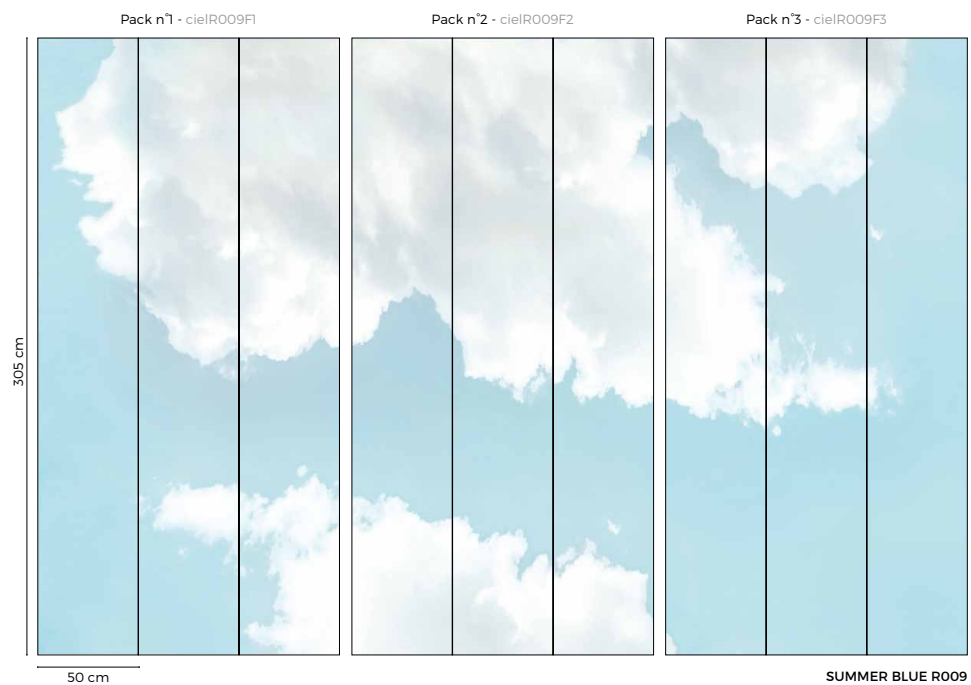

CIEL

SÉRIE 3

SUMMER BLUE R009