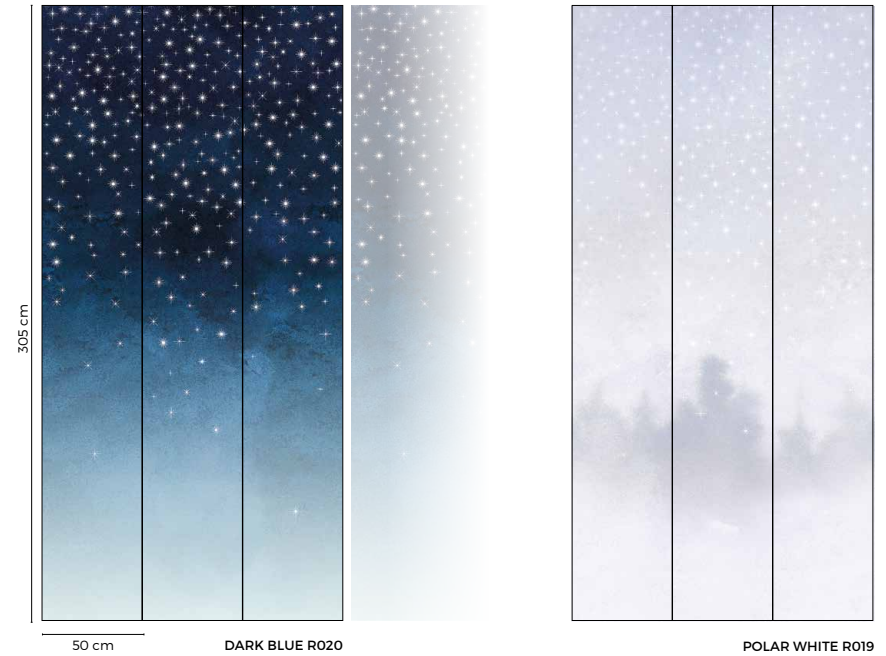

ÉTOILES

SÉRIE 3

Pack n°1 - etoilR020F1

305 cm

50 cm

DARK BLUE R020

POLAR WHITE R019

FORMAT & RACCORD

Décor raccordable de 1 pack : L 150 x H 305 cm
Raccord : le pack n°1 se répète à l'infini
(attention à respecter des bords identiques).

CARACTÉRISTIQUES

Papier peint intissé lavable : WallDecor MAT 155g
Fabriqué en France

SIZE & REPEAT

Connecting wallpanel of 1 pack : W 150 x H 305 cm
Repeat: pack n°1 can be repeated endlessly
(be careful to respect identical batch).

CARACTÉRISTIQUES

Matt washable non-woven wallpaper 155g
Made in France