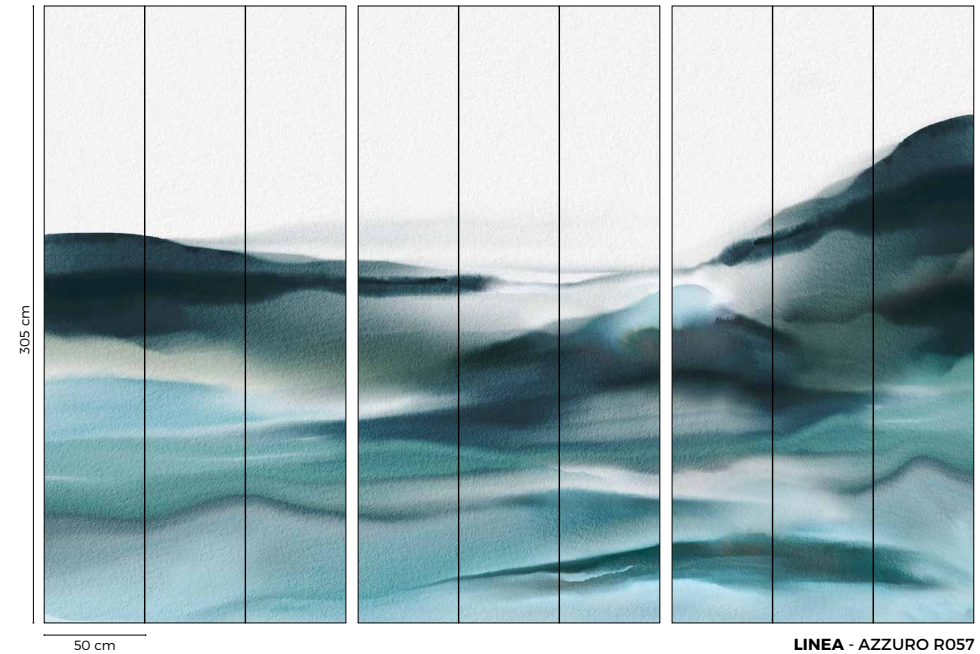

LINEA - ONDA - COLINA

nouveau décor
NEW

SÉRIE 3

Pack n°1 - bordeR004F1

Pack n°2 - bordeR004F2

Pack n°3 - bordeR004F3