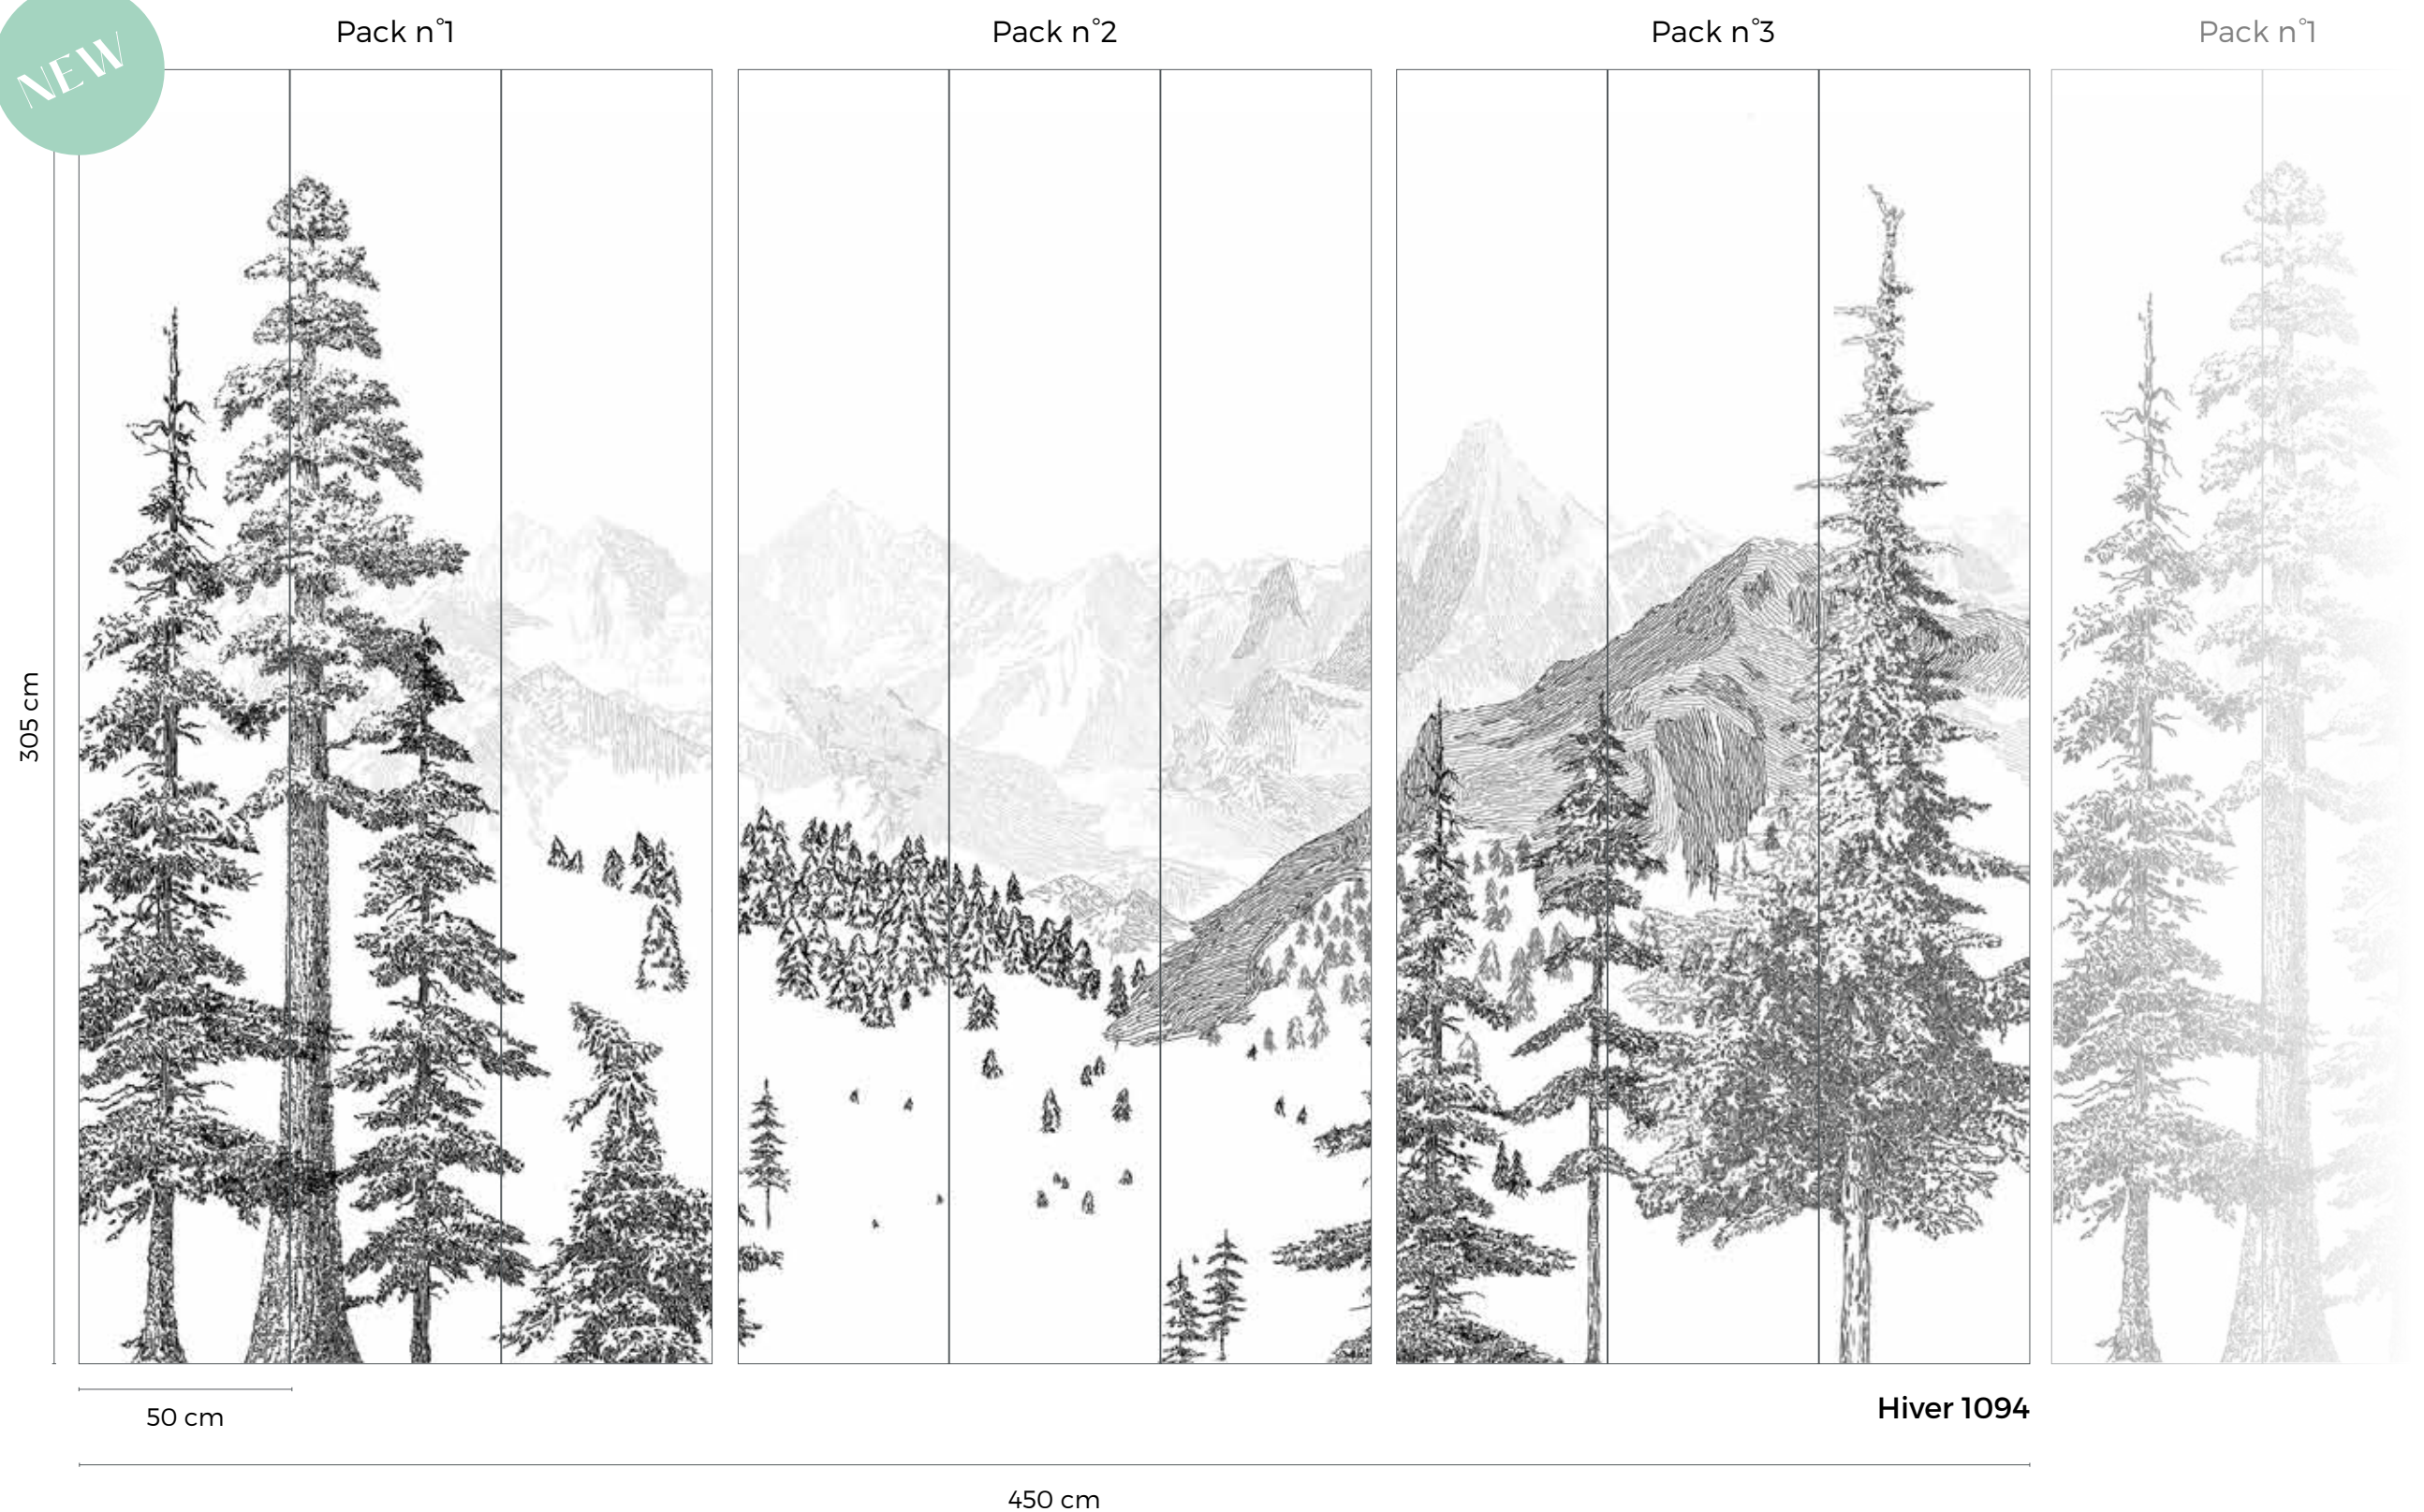

MONTAGNE

PACKS ORIGINS

NEW

FORMAT & RACCORD

Décor composé de 3 packs : L 450 x H 305 cm
Chaque pack peut être vendu individuellement

Raccord : les packs n°1 et n°3 se raccordent à l'infini (attention à respecter des bords identiques).

CARACTÉRISTIQUES

Papier peint intissé lavable : WallDecor MAT 155g
Fabriqué en France

SIZE & REPEAT

Complete wallpanel of 3 packs : W 450 x H 305 cm
Available for sale individually

Repeat: Packs n°1 and n°3 can be connected endlessly (be careful to respect identical bords).

CARACTÉRISTIQUES

Matt washable non-woven wallpaper 155g
Made in France