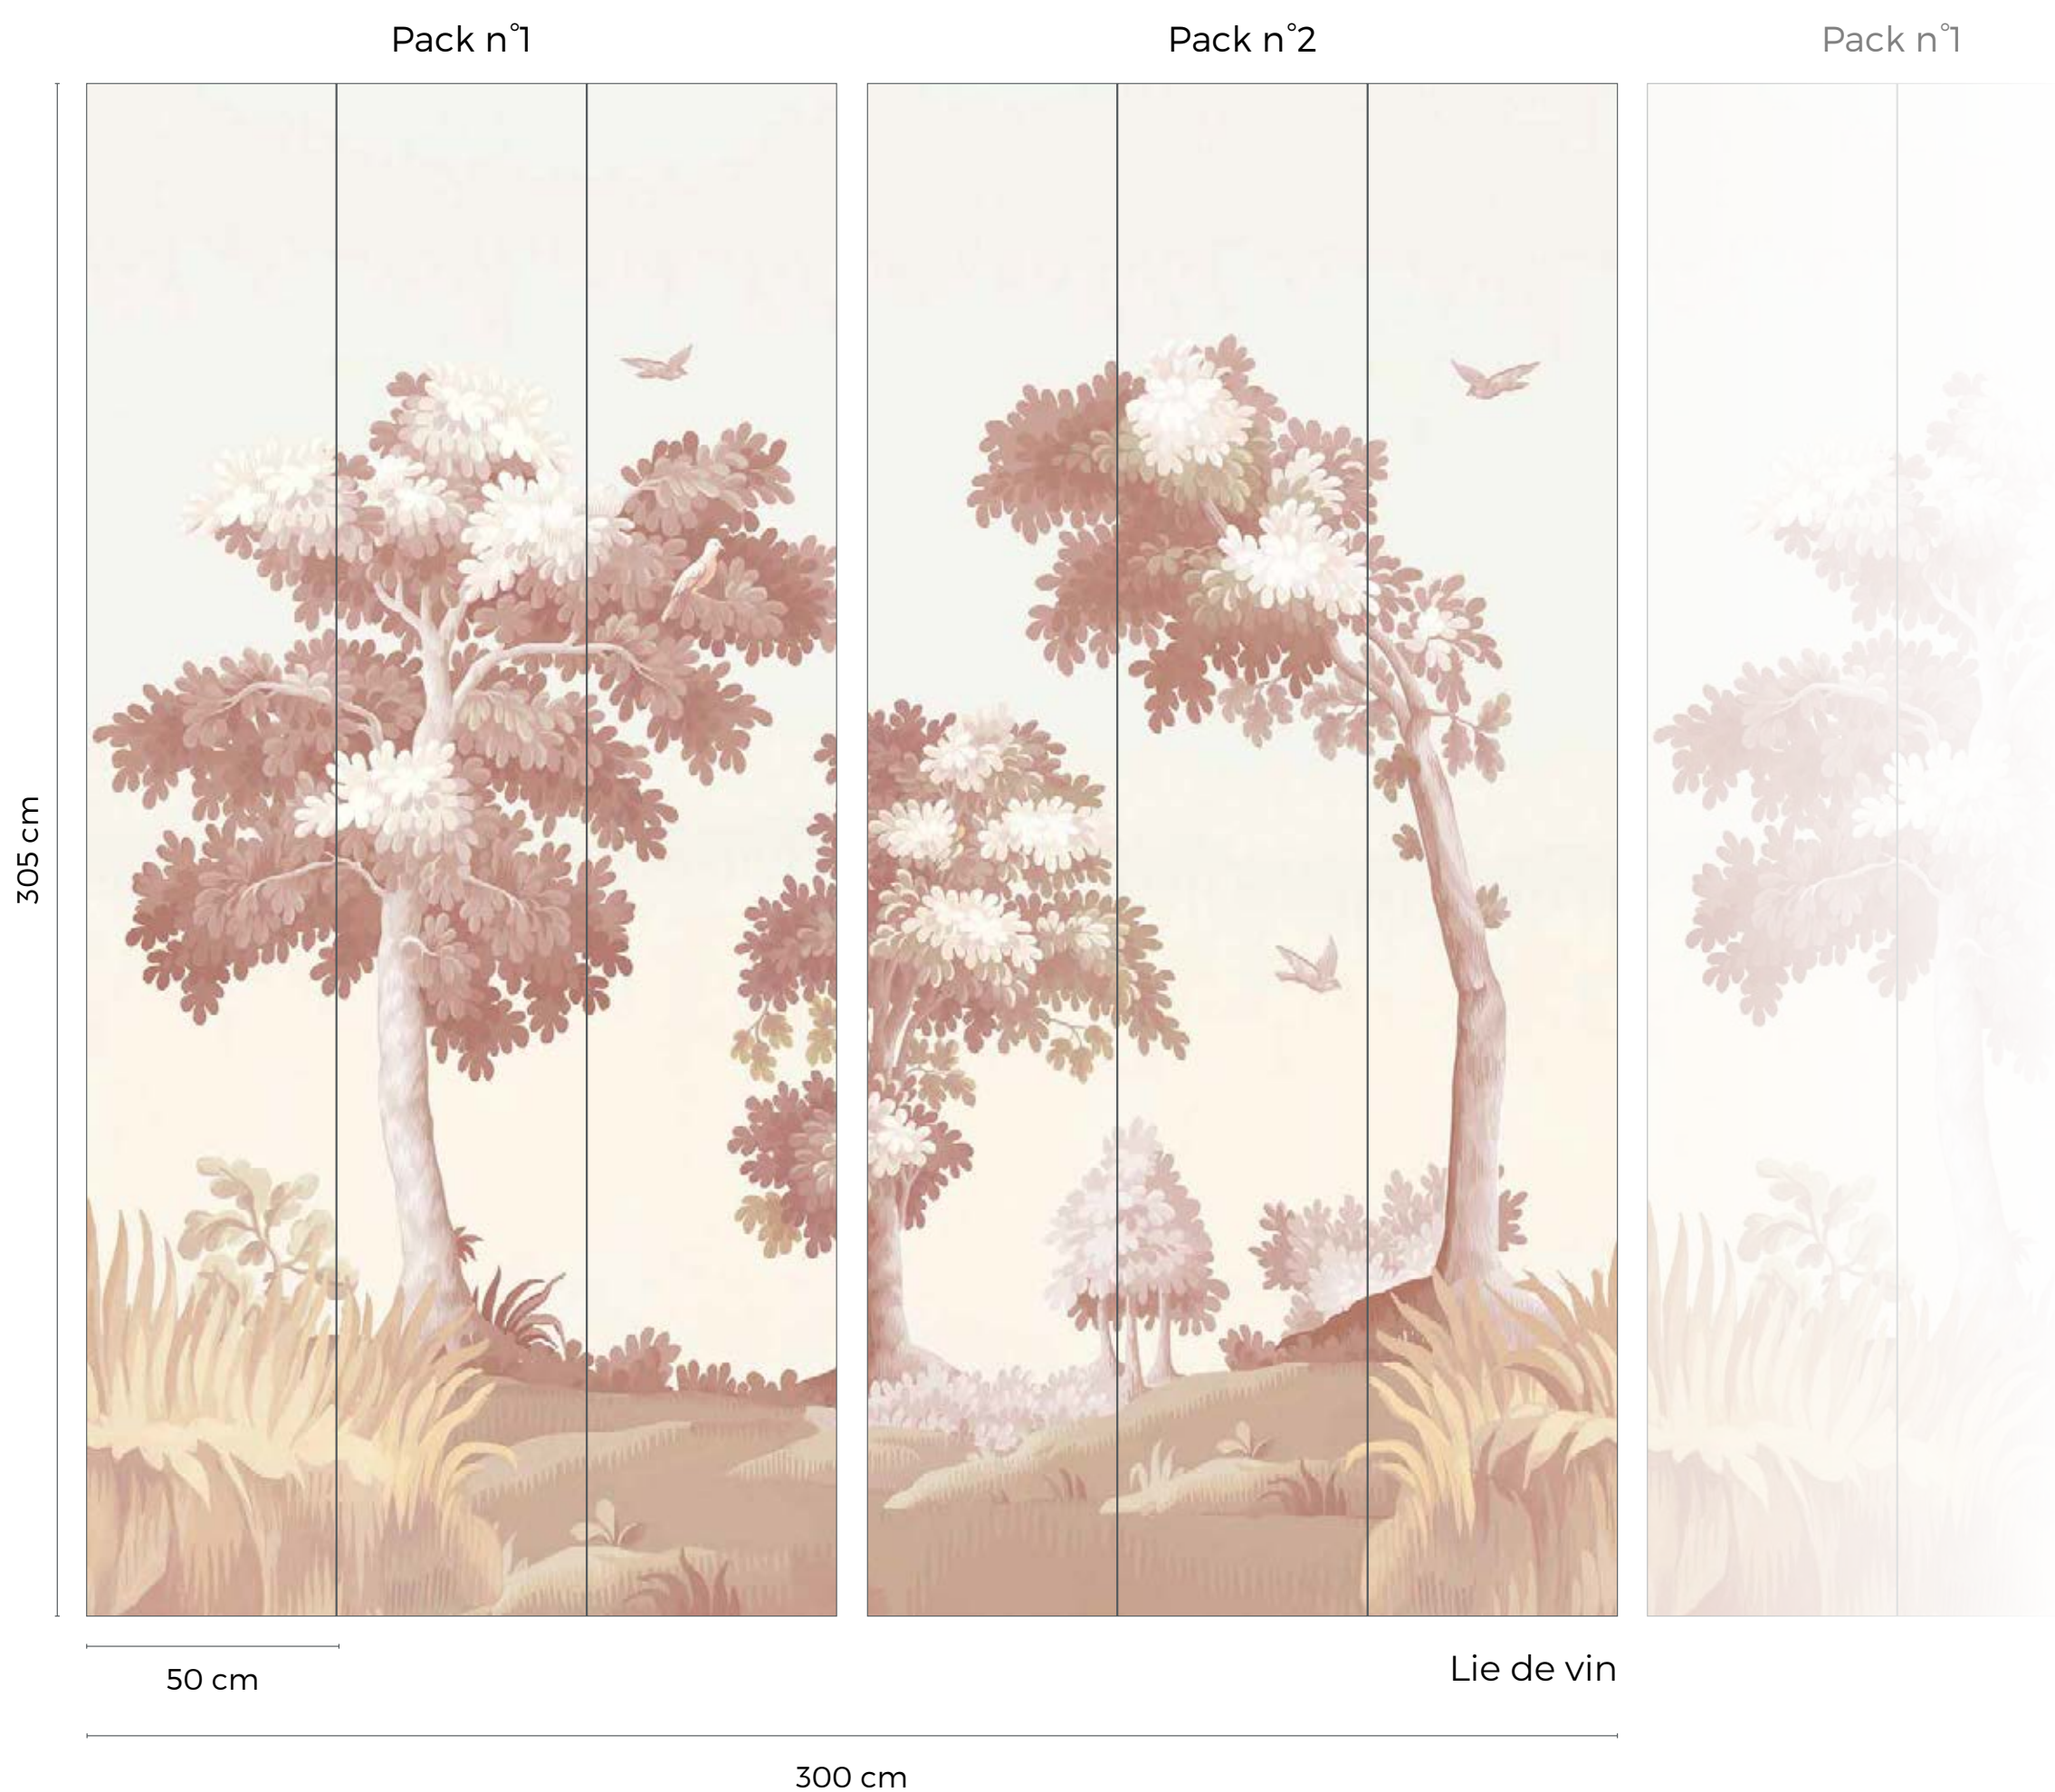

SOUS-BOIS

FRESQUE PACK

FORMAT & RACCORD

Packs vendu individuellement, respectez les n° de bain.

Le design est conçu pour convenir à des murs entre H200 et H300 cm de hauteur suivant le modèle.

Raccord : les packs se raccordent à l'infini pour convenir à toutes longueurs de mur

CARACTÉRISTIQUES

- Papier peint intissé Mat lavable 155g
- Pose facile, encoller que le mur

SIZE & REPEAT

Sets sold individually, please respect bath numbers

The design is suitable for walls between 200 and 300 cm depending on the model.

Repeat : Sets can be infinitely connected to suit any wall length

CARACTÉRISTIQUES

- Matt washable non-woven wallpaper 155g
- Easy to install, glue only the wall

Fabriqué en France - Made In France

PAPERMINT