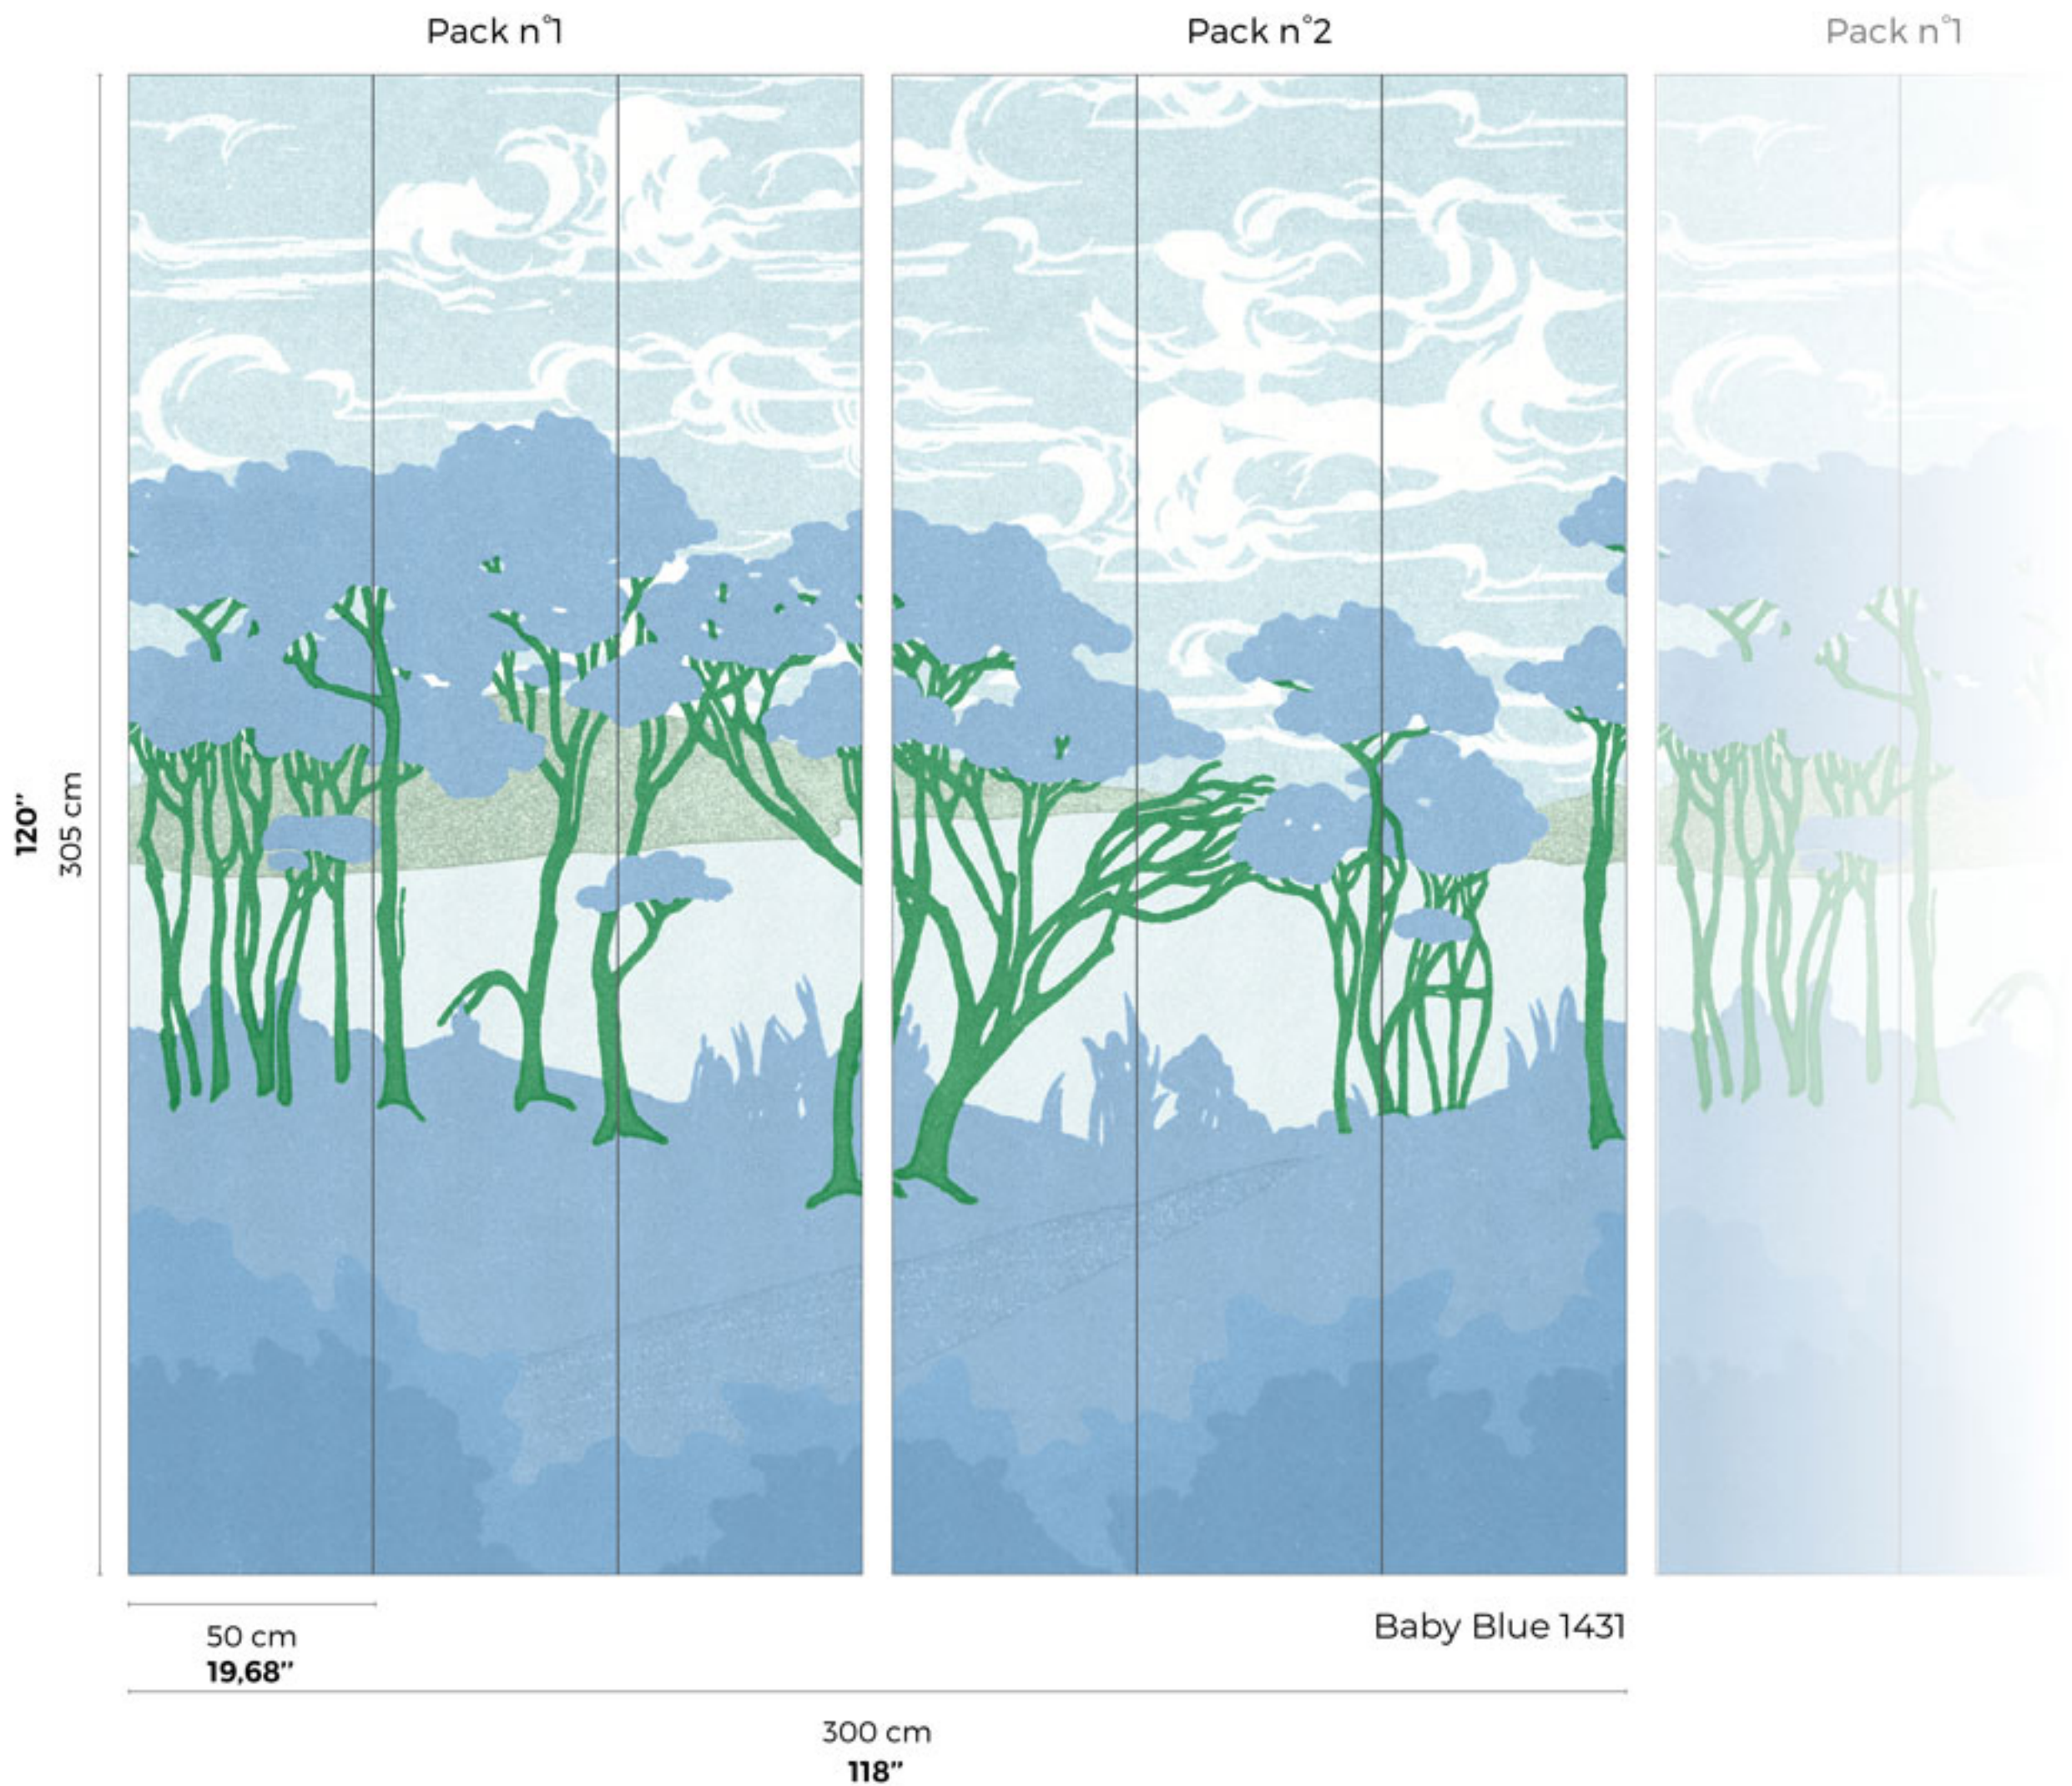

AU BORD DE L'EAU

FORMAT & RACCORD

Packs vendu individuellement, respectez les n° de bain.

Le design est conçu pour convenir à des murs entre H200 et H300 cm de hauteur suivant le modèle.

Raccord : les packs se raccordent à l'infini pour convenir à toutes longueurs de mur

CARACTÉRISTIQUES

- Papier peint intissé Mat lavable 155g
- Pose facile, encoller que le mur

SIZE & REPEAT

Sets sold individually, please respect bath numbers

The design is suitable for walls between 200 and 300 cm depending on the model.

Repeat : Sets can be infinitely connected to suit any wall length

CARACTÉRISTIQUES

- Matt washable non-woven wallpaper 155g
- Easy to install, glue only the wall

Fabriqué en France - Made In France

PAPERMINT