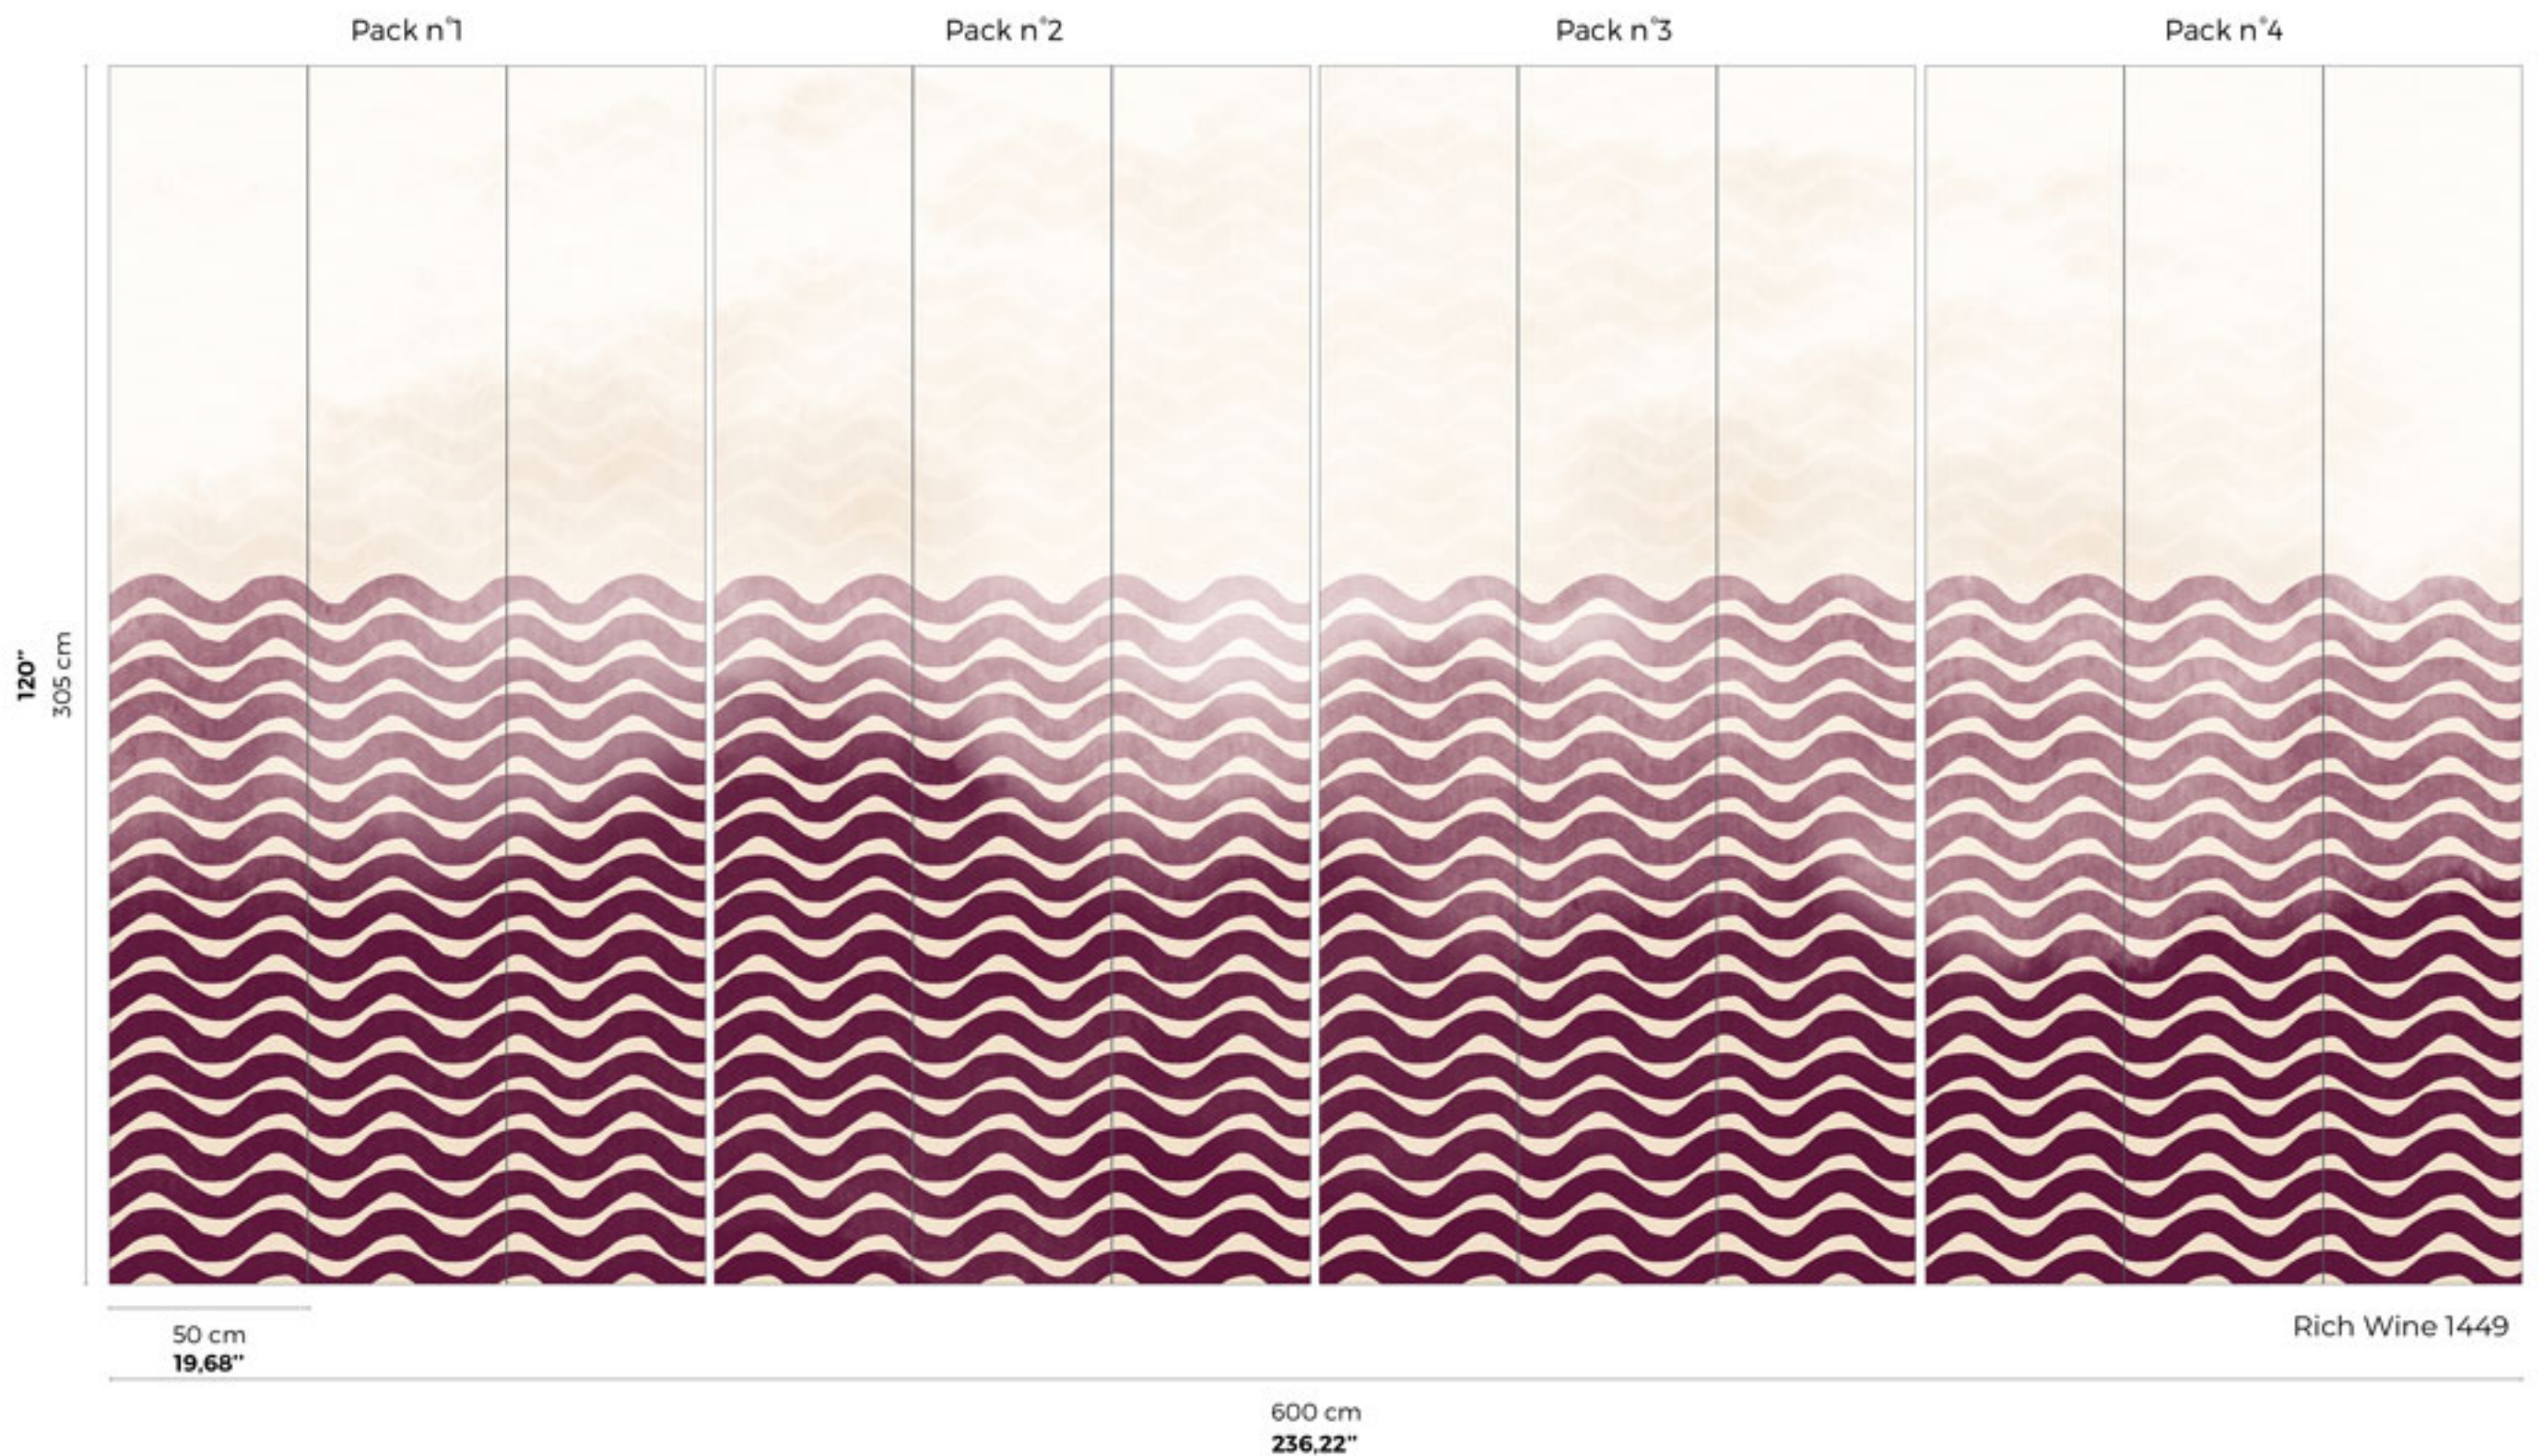

ONA

FORMAT & RACCORD

Packs vendu individuellement, respectez les n° de bain.

Le design est conçu pour convenir à des murs entre H200 et H300 cm de hauteur suivant le modèle.

Raccord : les packs se raccordent à l'infini pour convenir à toutes longueurs de mur

CARACTÉRISTIQUES

- Papier peint intissé Mat lavable 155g
- Pose facile, encoller que le mur

SIZE & REPEAT

Sets sold individually, please respect bath numbers

The design is suitable for walls between 200 and 300 cm depending on the model.

Repeat : Sets can be infinitely connected to suit any wall length

CARACTÉRISTIQUES

- Matt washable non-woven wallpaper 155g
- Easy to install, glue only the wall

Fabriqué en France - Made In France

PAPERMINT