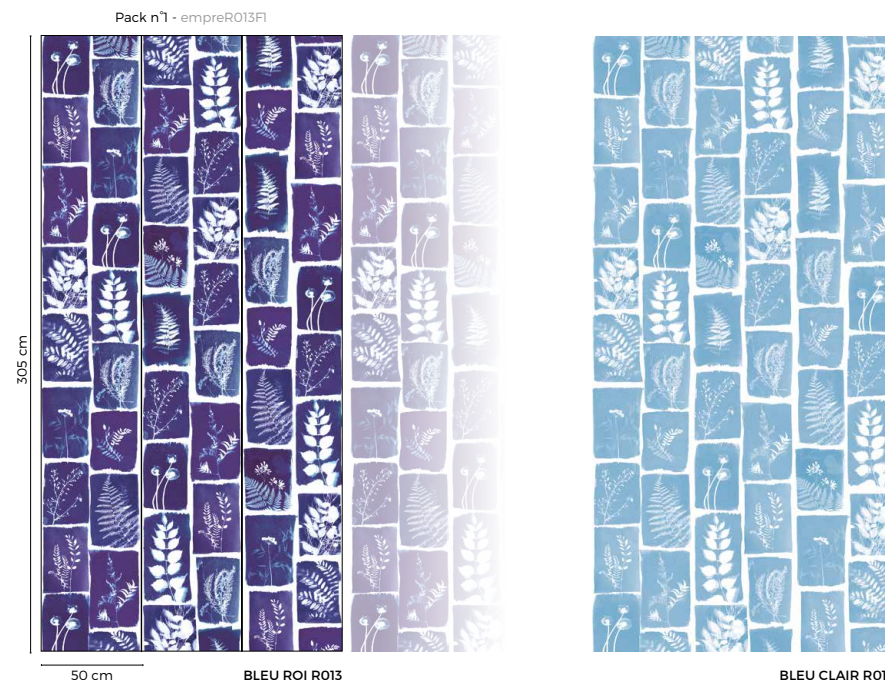

EMPREINTE VÉGÉTALE

SÉRIE 4