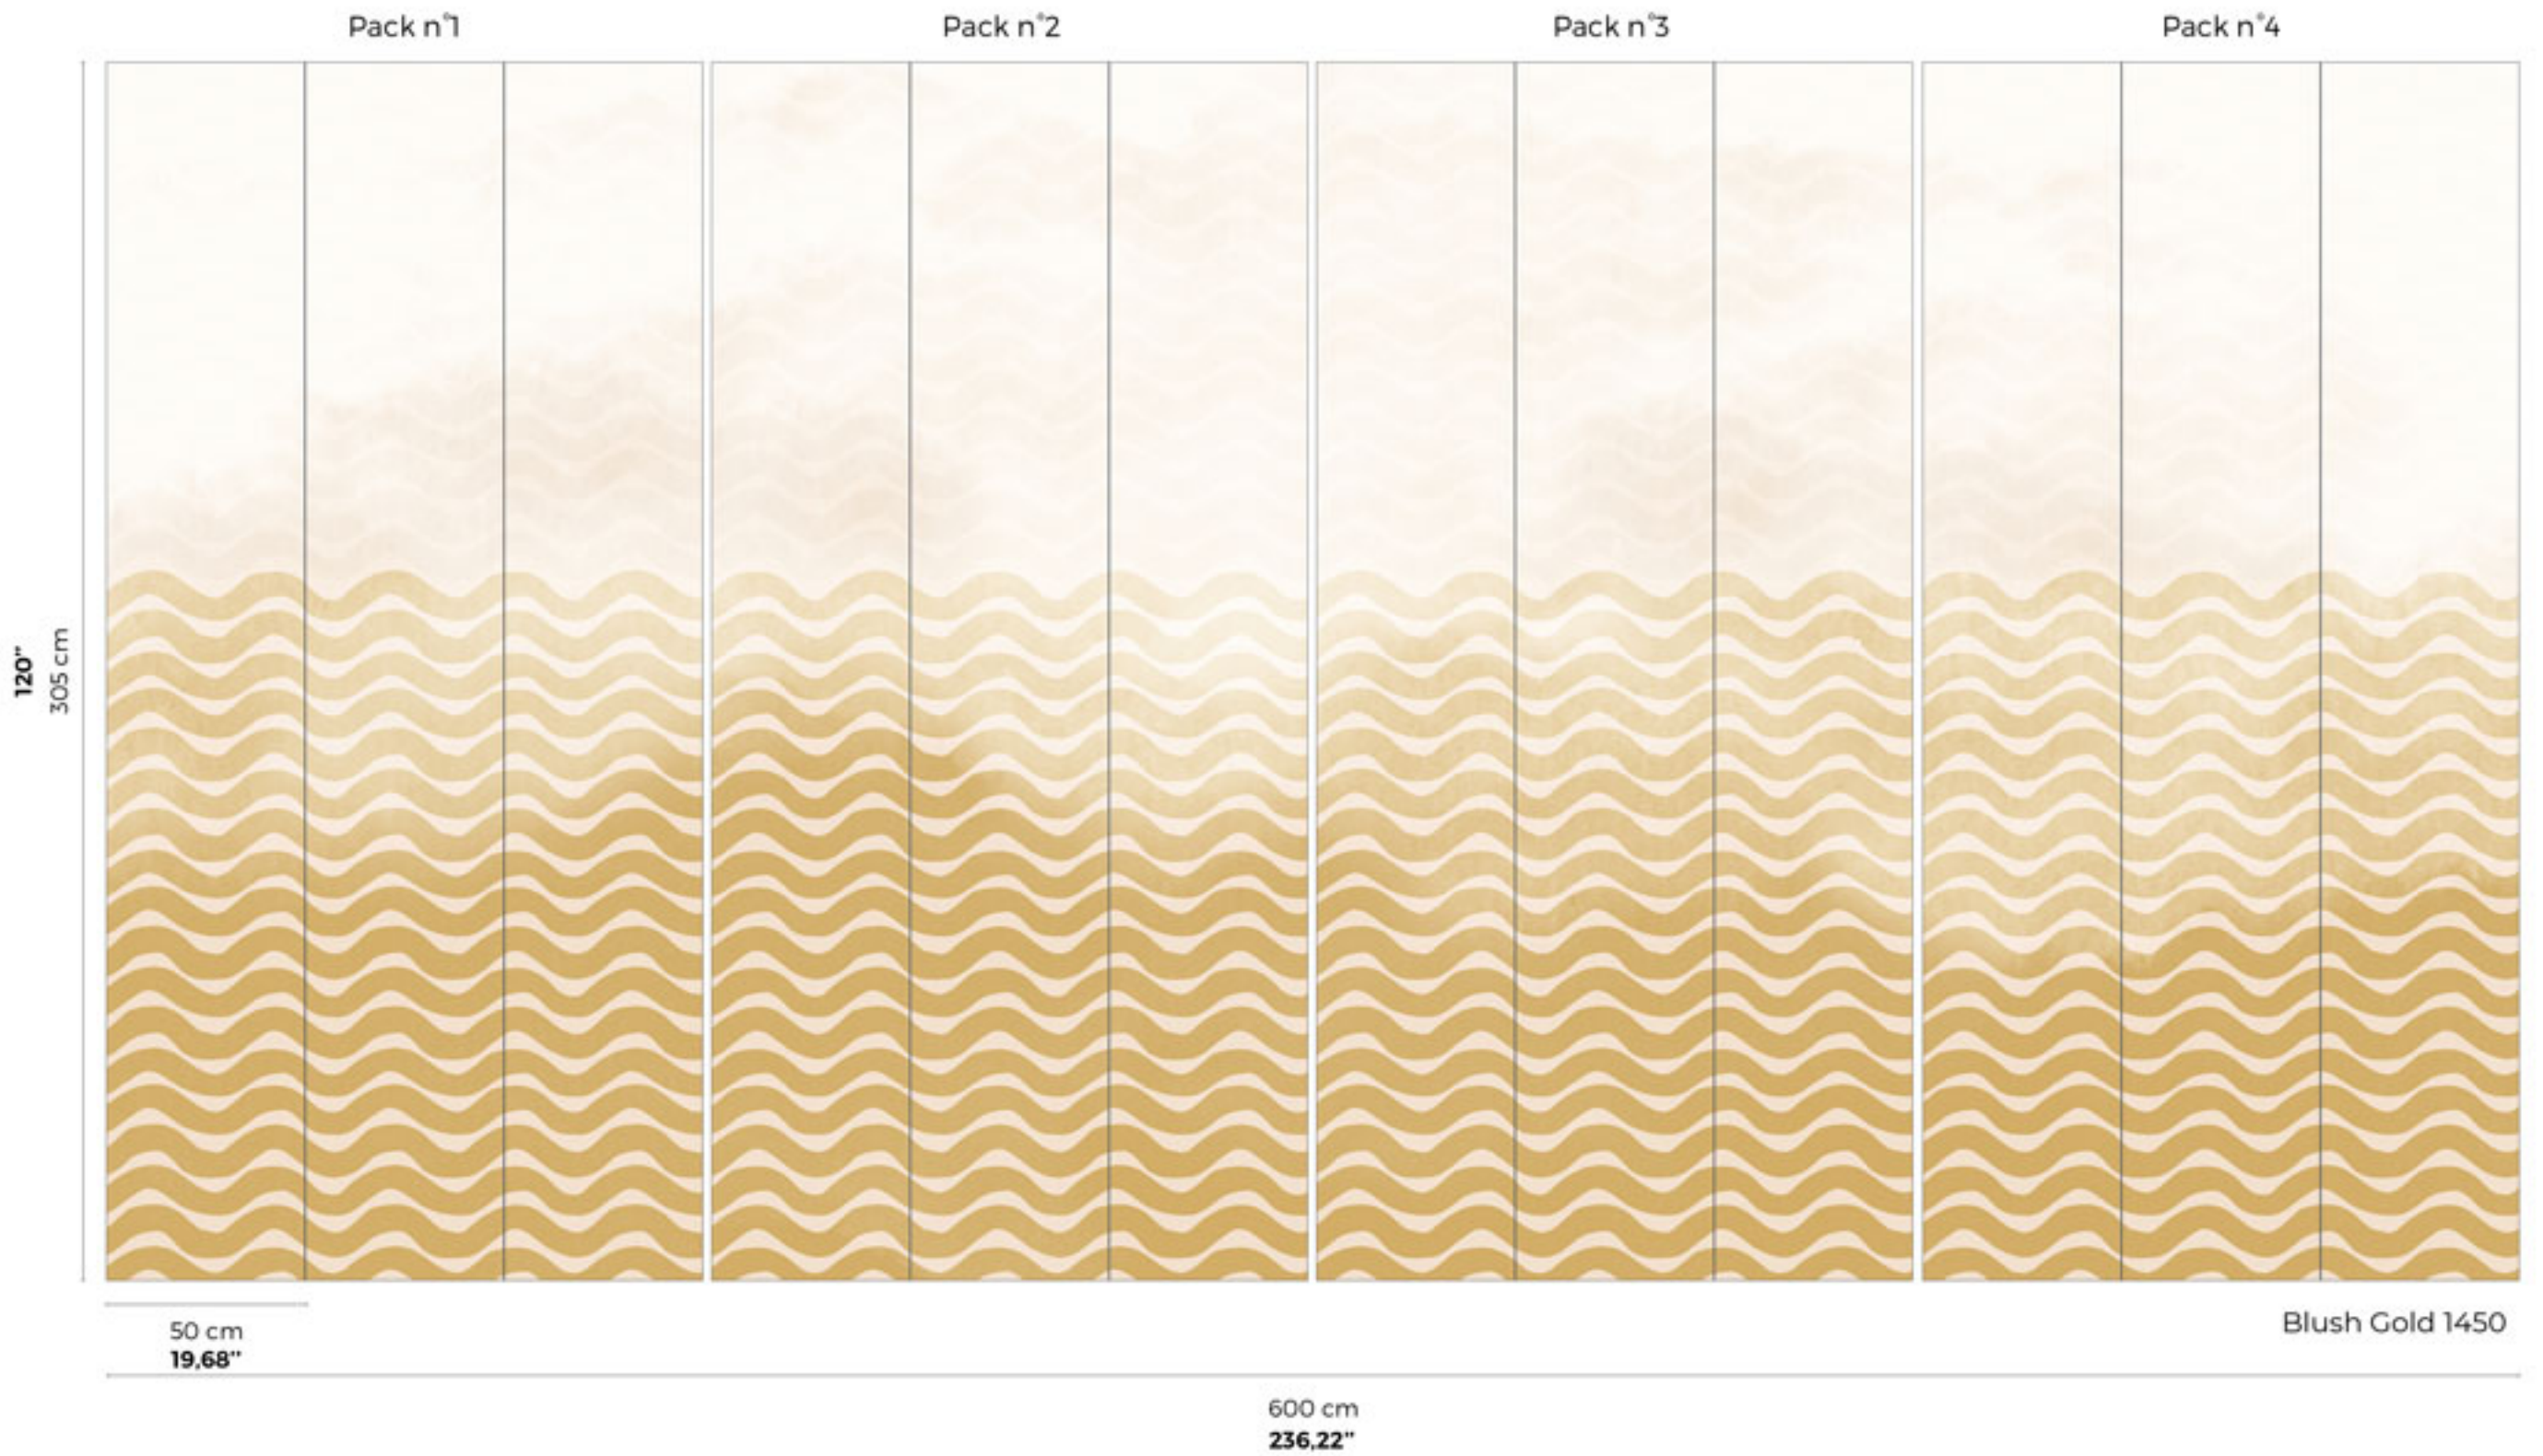

ONA

FORMAT & RACCORD

Packs vendu individuellement, respectez les n° de bain.

Le design est conçu pour convenir à des murs entre H200 et H300 cm de hauteur suivant le modèle.

Raccord : les packs se raccordent à l'infini pour convenir à toutes longueurs de mur

CARACTÉRISTIQUES

- Papier peint intissé Mat lavable 155g
- Pose facile, encoller que le mur

SIZE & REPEAT

Sets sold individually, please respect bath numbers

The design is suitable for walls between 200 and 300 cm depending on the model.

Repeat : Sets can be infinitely connected to suit any wall length

CARACTÉRISTIQUES

- Matt washable non-woven wallpaper 155g
- Easy to install, glue only the wall

Fabriqué en France - Made In France

PAPERMINT