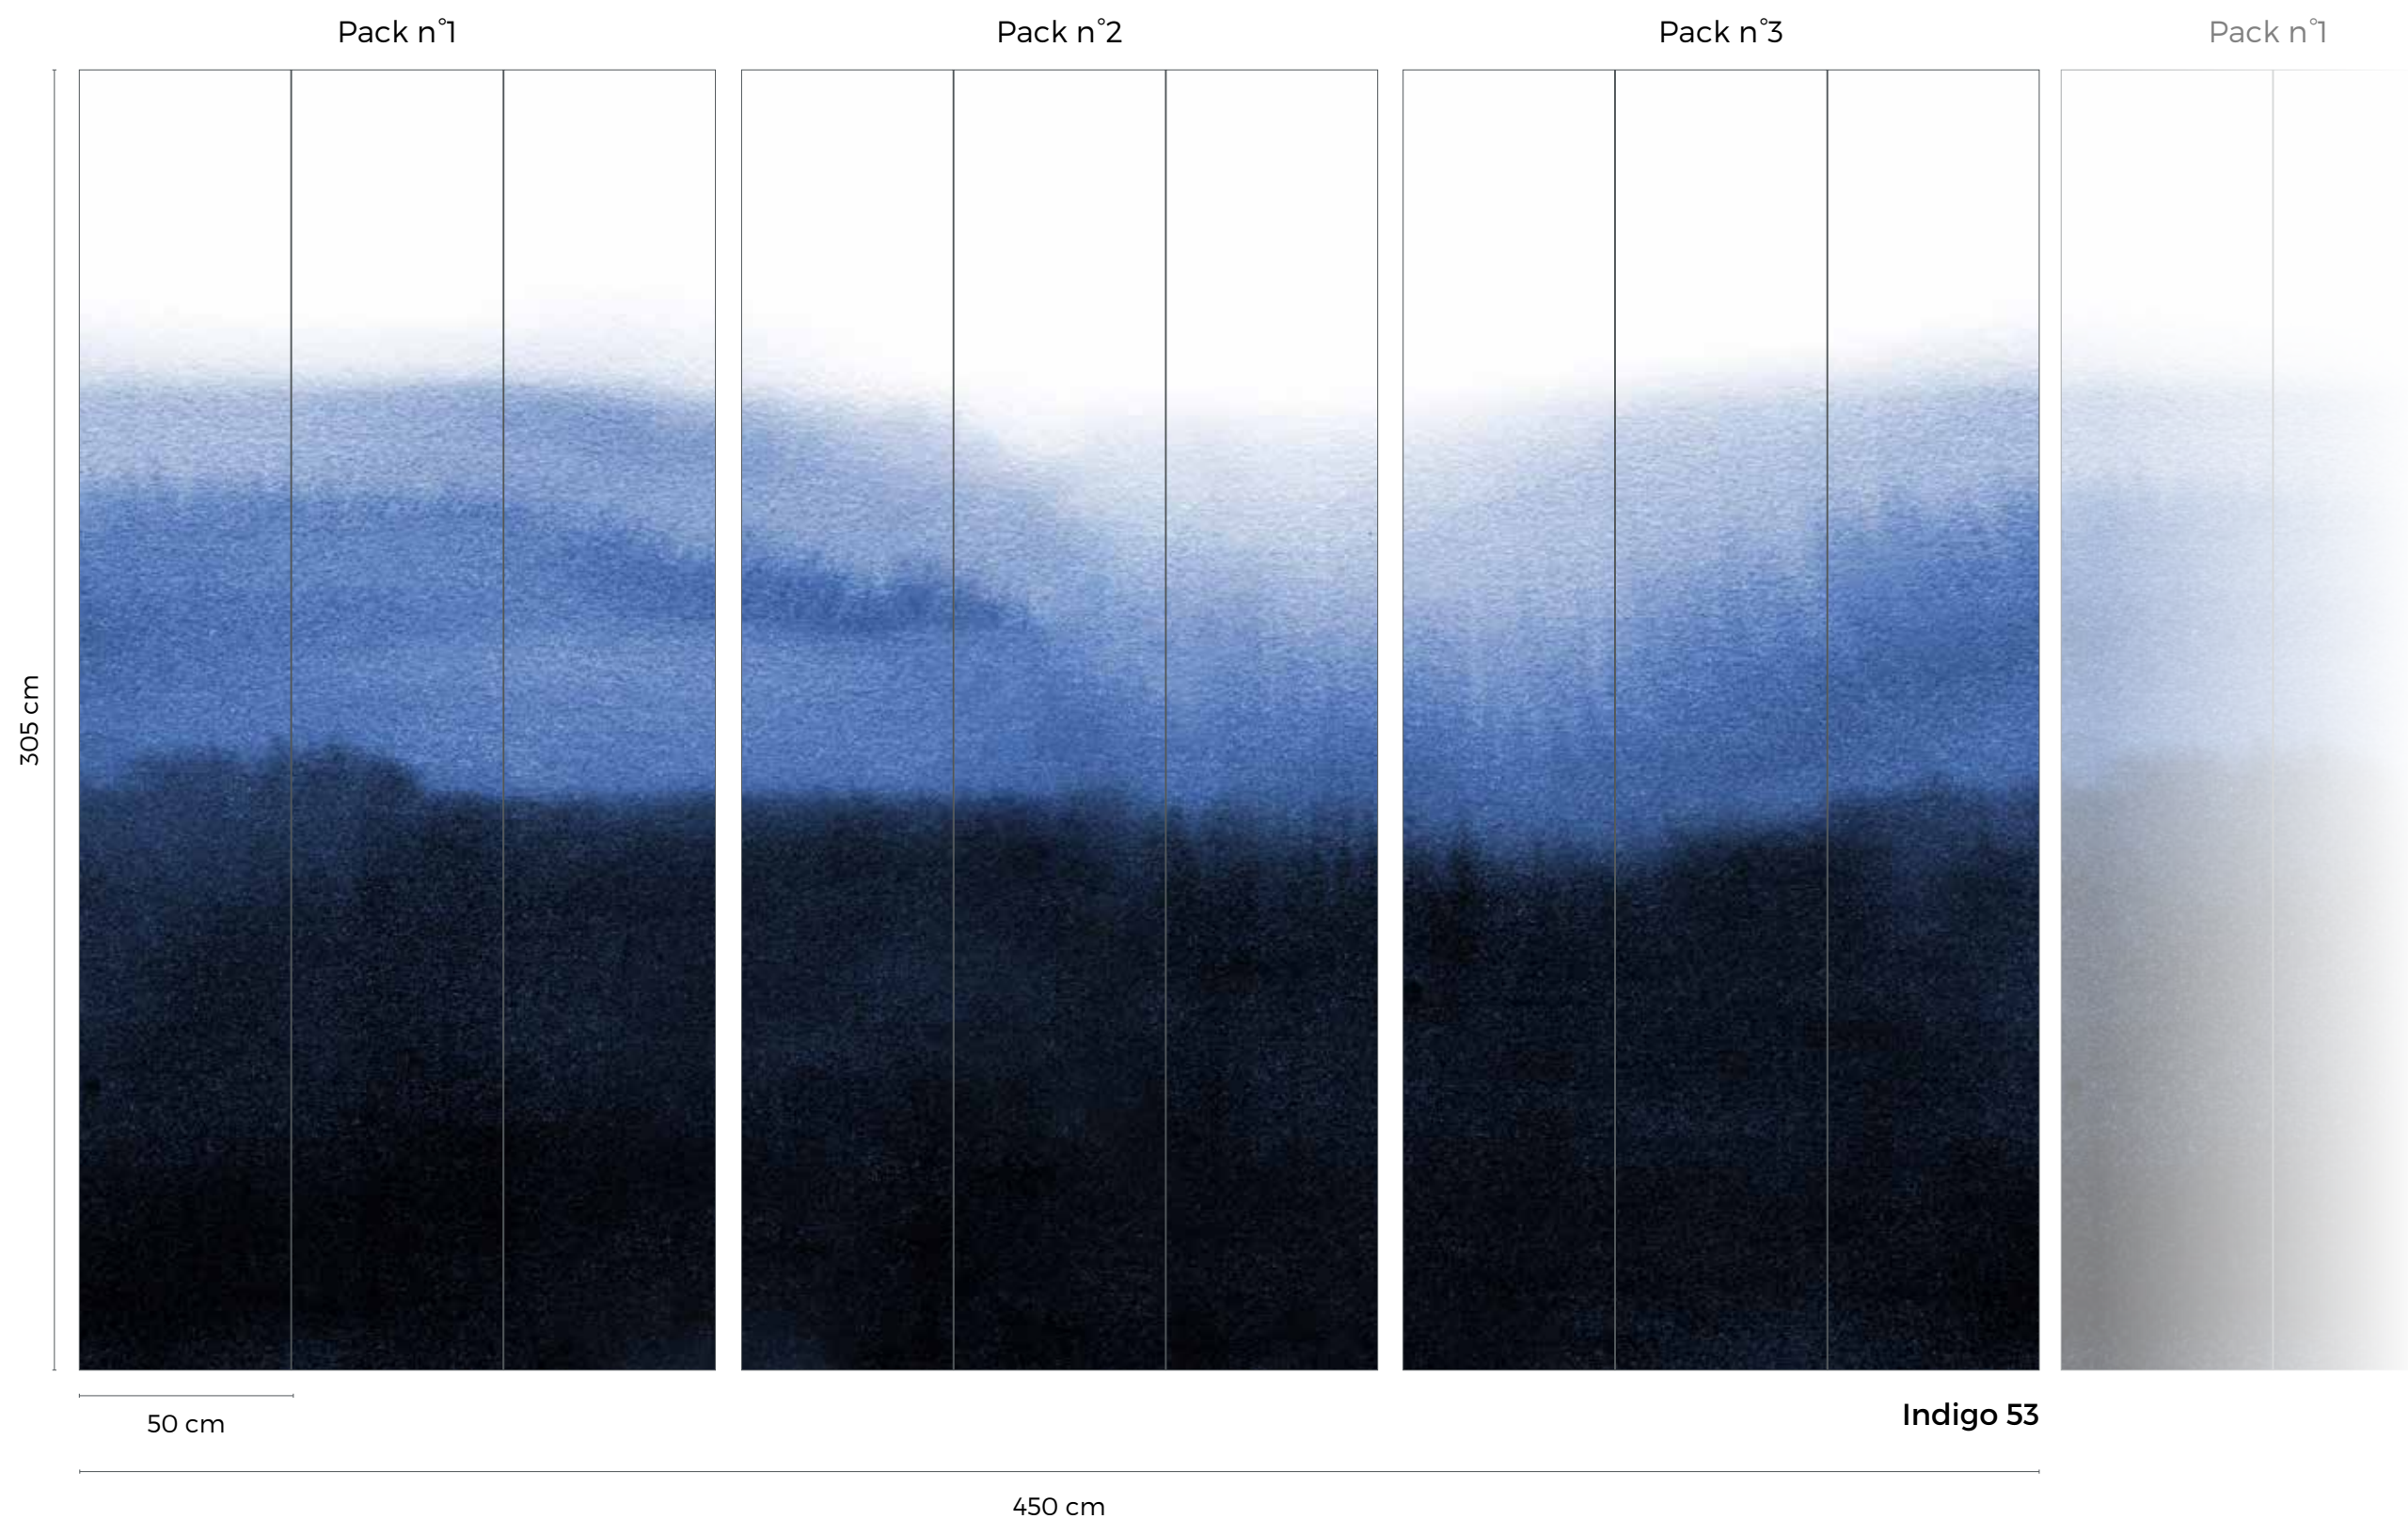

SFUMATO NOCTURNE

PACKS ORIGINS

FORMAT & RACCORD

Décor composé de 3 packs : L 450 x H 305 cm
Chaque pack peut être vendu individuellement

Raccord : les packs n°1 et n°3 se raccordent à l'infini (attention à respecter des bords identiques).

CARACTÉRISTIQUES

Papier peint intissé lavable : WallDecor MAT 155g
Fabriqué en France

SIZE & REPEAT

Complete wallpanel of 3 packs : W 450 x H 305 cm
Available for sale individually

Repeat: Packs n°1 and n°3 can be connected endlessly (be careful to respect identical bords).

CARACTÉRISTIQUES

Matt washable non-woven wallpaper 155g
Made in France