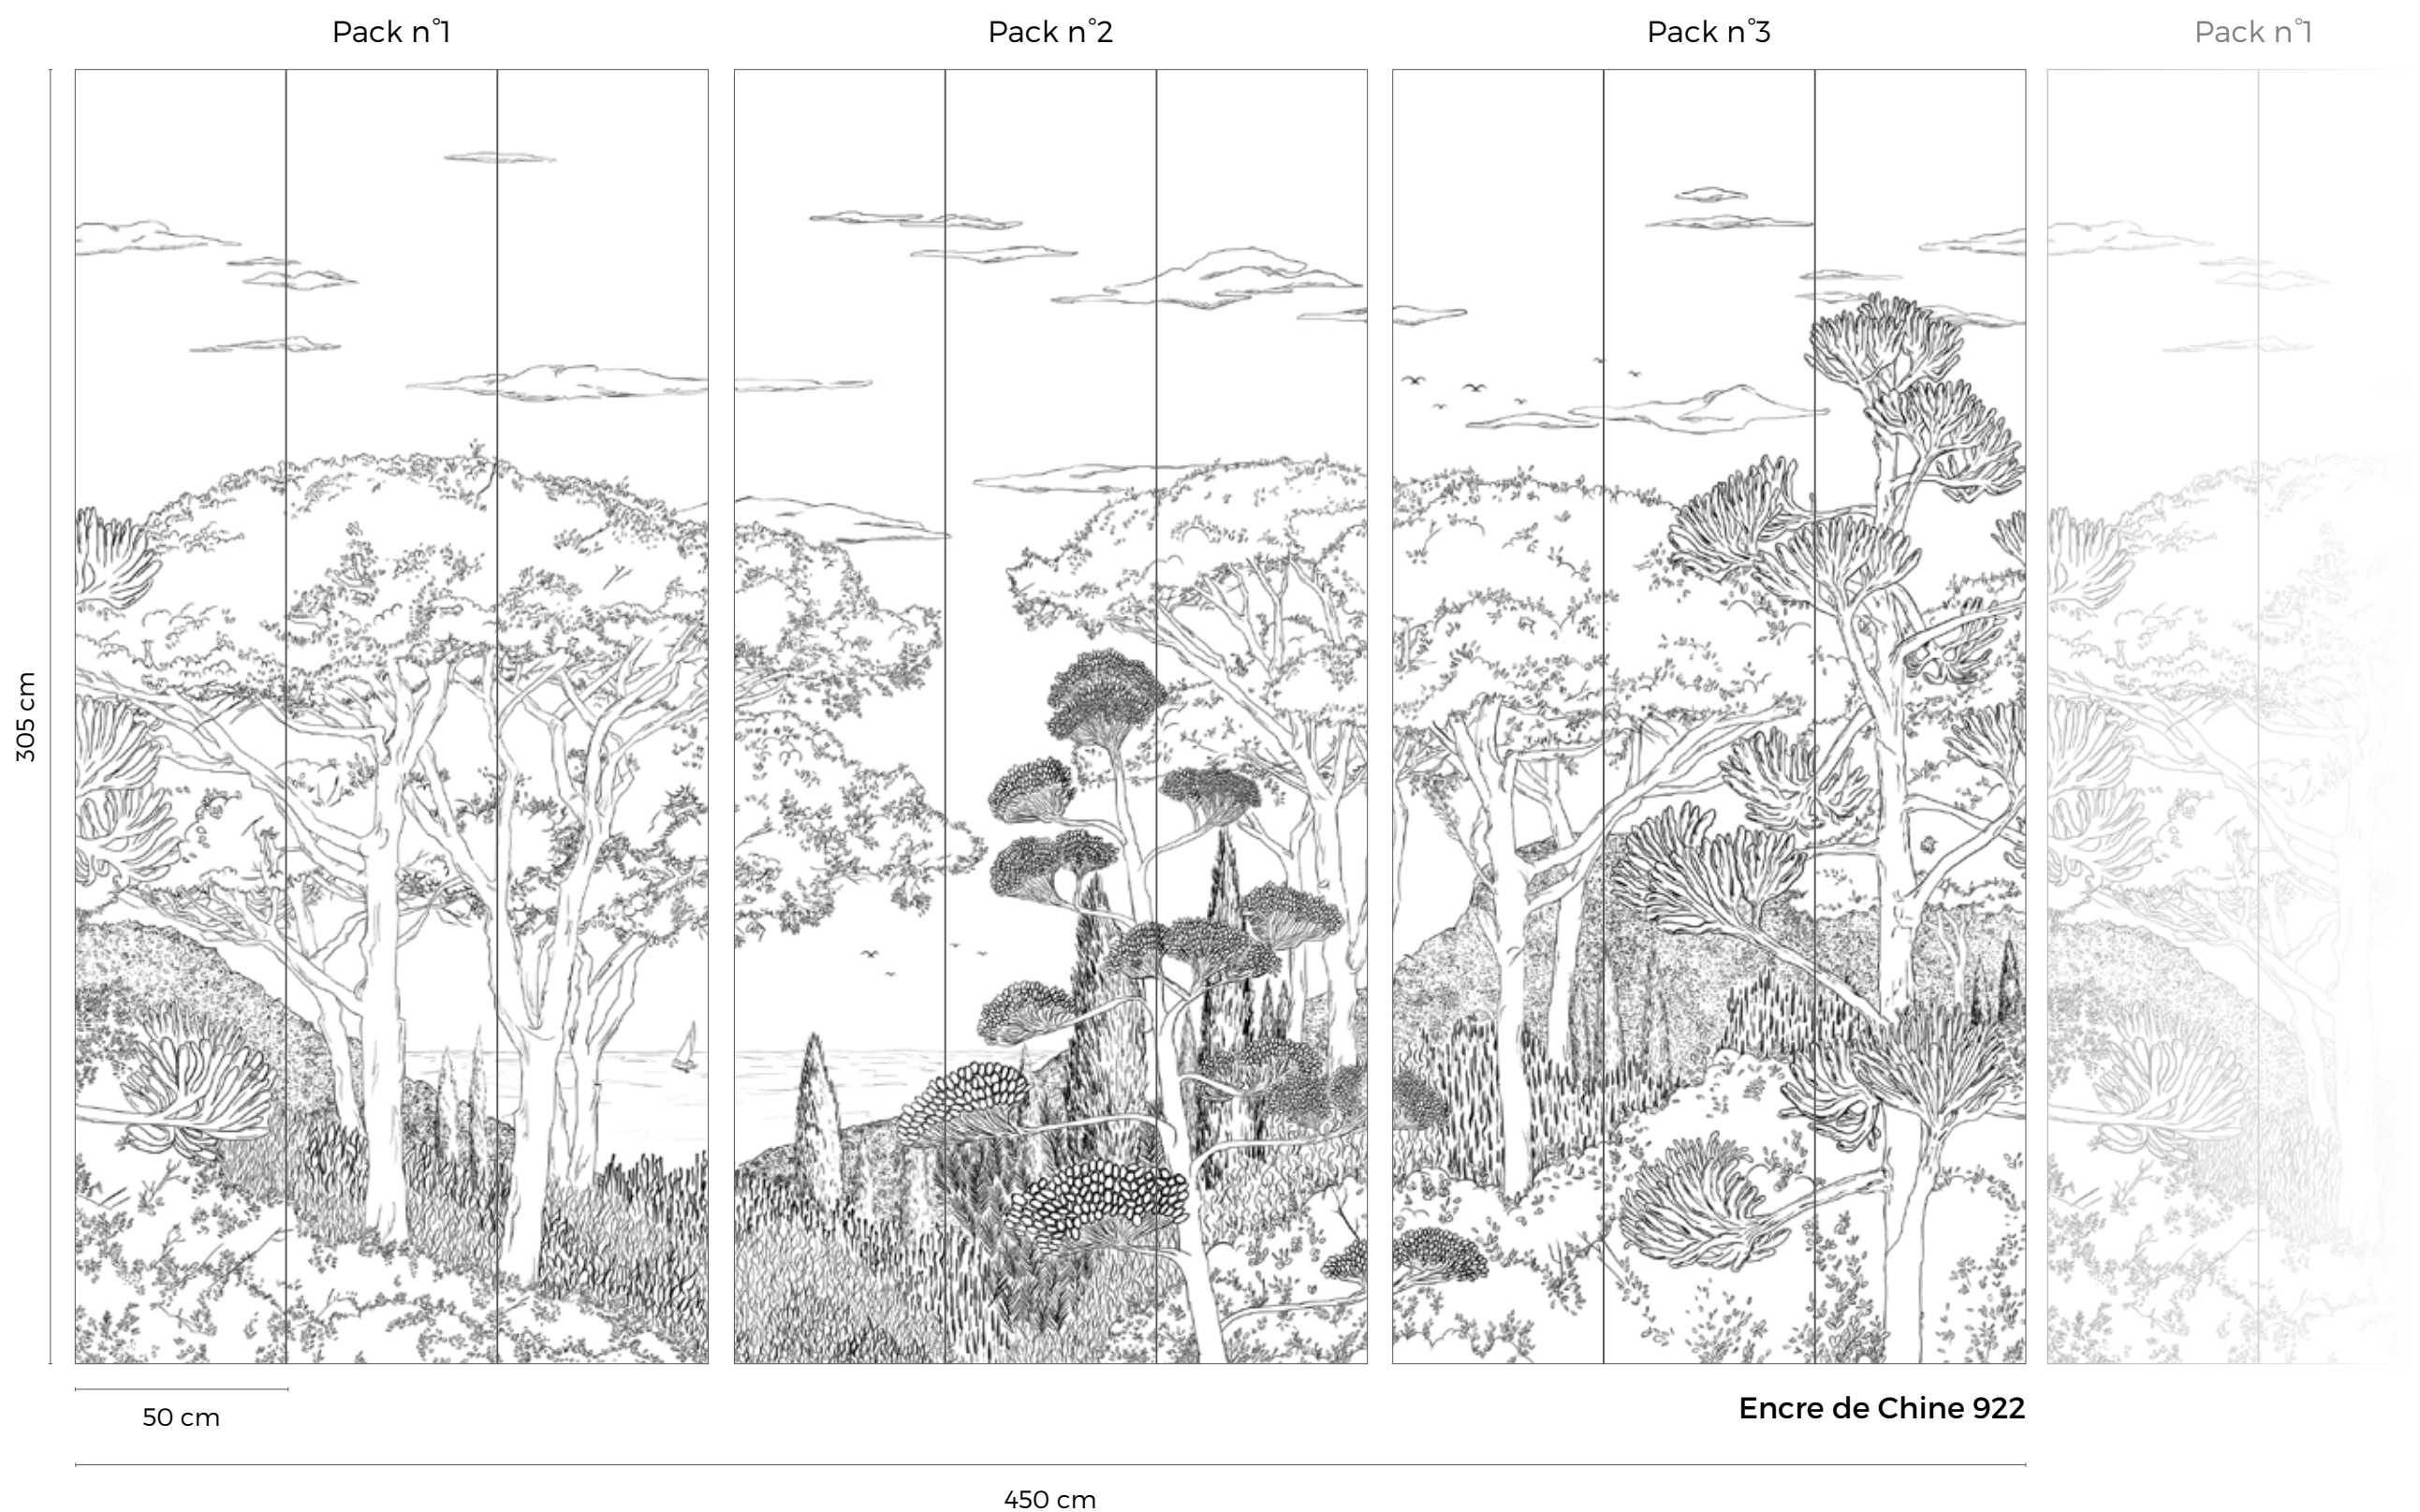

TOSCANE LINE

PACKS ORIGINS

FORMAT & RACCORD

Décor composé de 3 packs : L 450 x H 305 cm
Chaque pack peut être vendu individuellement

Raccord : les packs n°1 et n°3 se raccordent à l'infini (attention à respecter des bords identiques).

CARACTÉRISTIQUES

Papier peint intissé lavable : WallDecor MAT 155g
Fabriqué en France

SIZE & REPEAT

Complete wallpanel of 3 packs : W 450 x H 305 cm
Available for sale individually

Repeat: Packs n°1 and n°3 can be connected endlessly (be careful to respect identical bords).

CARACTÉRISTIQUES

Matt washable non-woven wallpaper 155g
Made in France