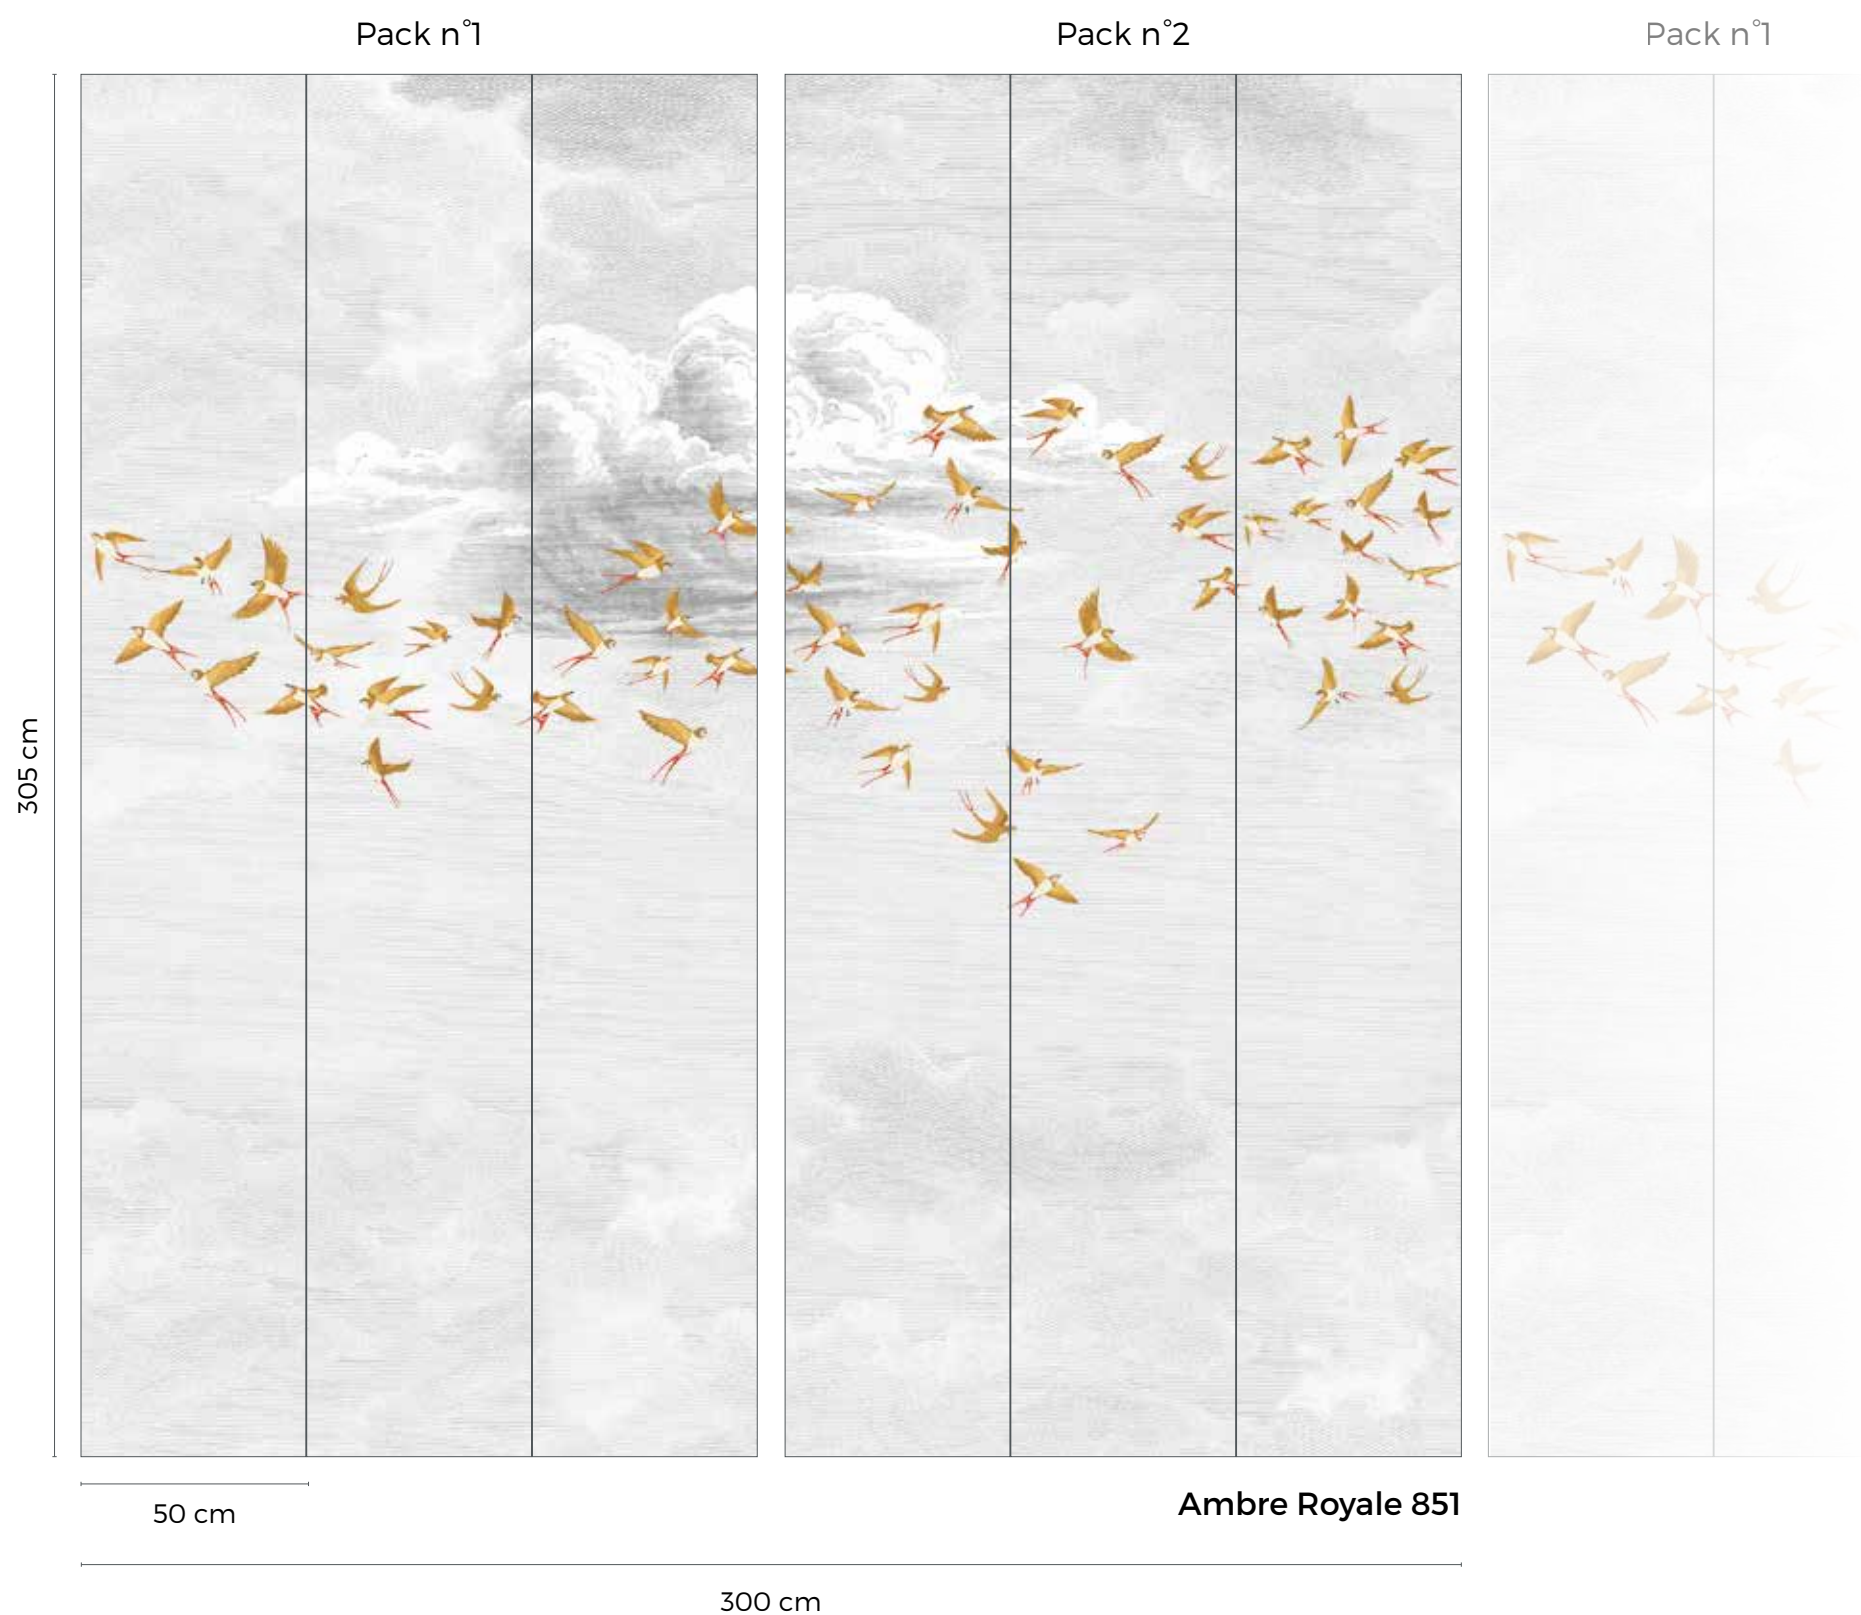

SWALLOW CLOUD

PACKS ORIGINS

FORMAT & RACCORD

Décor raccordable de 2 packs : L 300 x H 305 cm

Chaque pack peut être vendu individuellement

Raccord : les packs n°1 et n°2 se raccordent à l'infini
(attention à respecter des bords identiques).

SIZE & REPEAT

Connecting wallpanel of 2 packs : W 300 x H 305 cm

Available for sale individually

Repeat: Packs n°1 and n°2 can be connected endlessly
(be careful to respect identical edges).

CARACTÉRISTIQUES

Papier peint intissé lavable : WallDecor MAT 155g

Fabriqué en France

CARACTÉRISTIQUES

Matt washable non-woven wallpaper 155g

Made in France