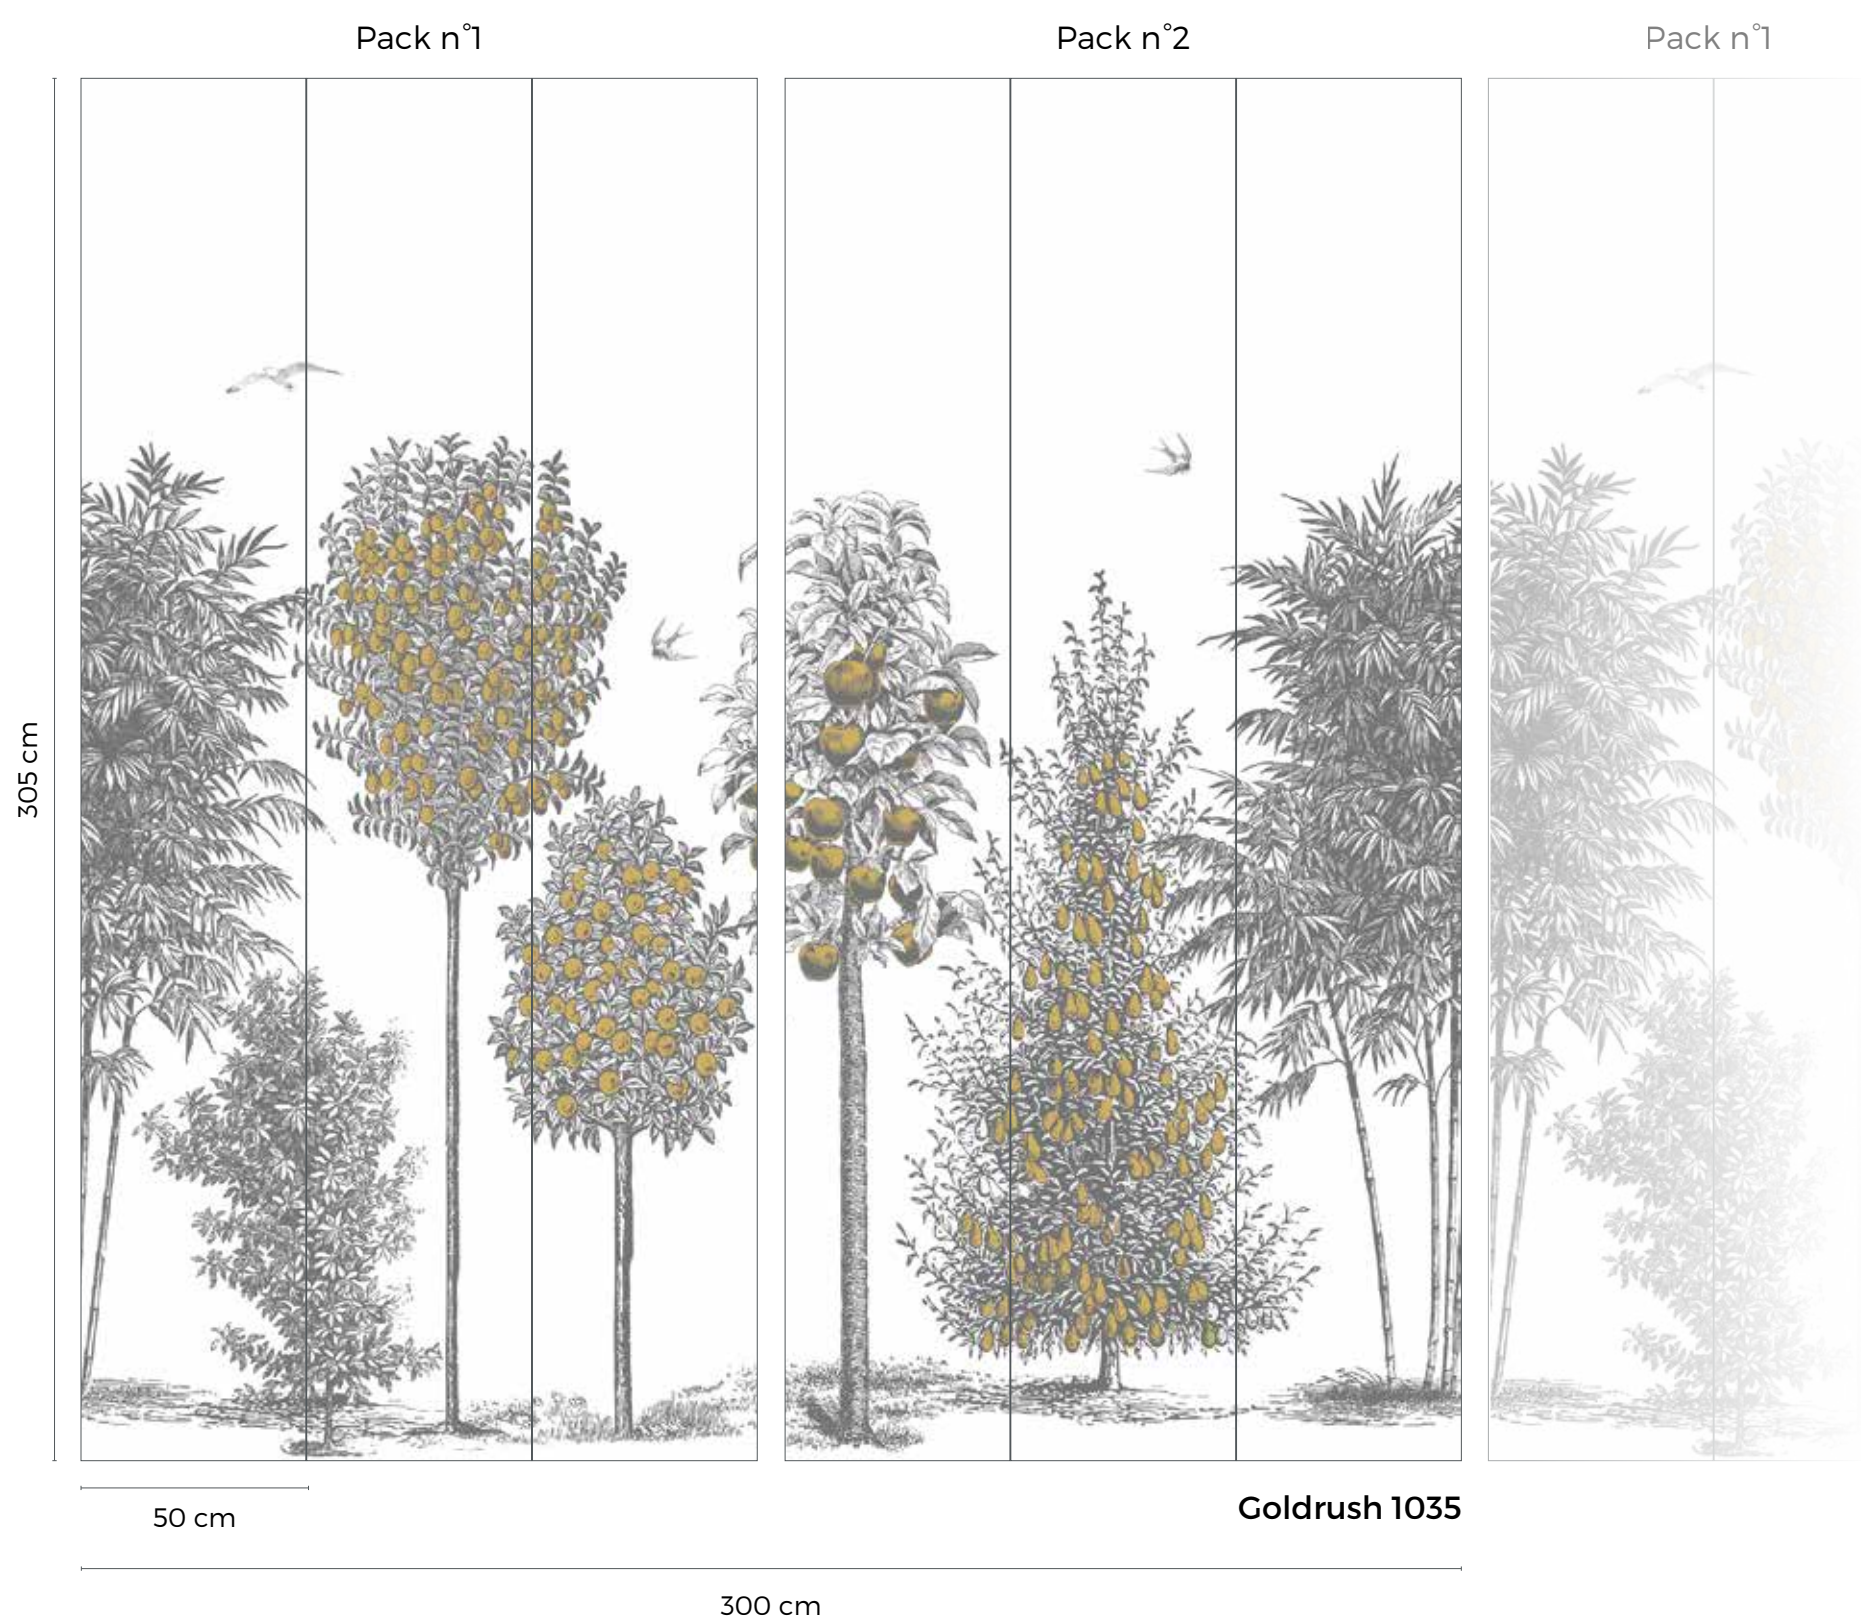

FRUITIERS

PACKS ORIGINS

FORMAT & RACCORD

Décor raccordable de 2 packs : L 300 x H 305 cm

Chaque pack peut être vendu individuellement

Raccord : les packs n°1 et n°2 se raccordent à l'infini
(attention à respecter des bords identiques).

SIZE & REPEAT

Connecting wallpanel of 2 packs : W 300 x H 305 cm

Available for sale individually

Repeat: Packs n°1 and n°2 can be connected endlessly
(be careful to respect identical bords).

CARACTÉRISTIQUES

Papier peint intissé lavable : WallDecor MAT 155g

Fabriqué en France

CARACTÉRISTIQUES

Matt washable non-woven wallpaper 155g

Made in France