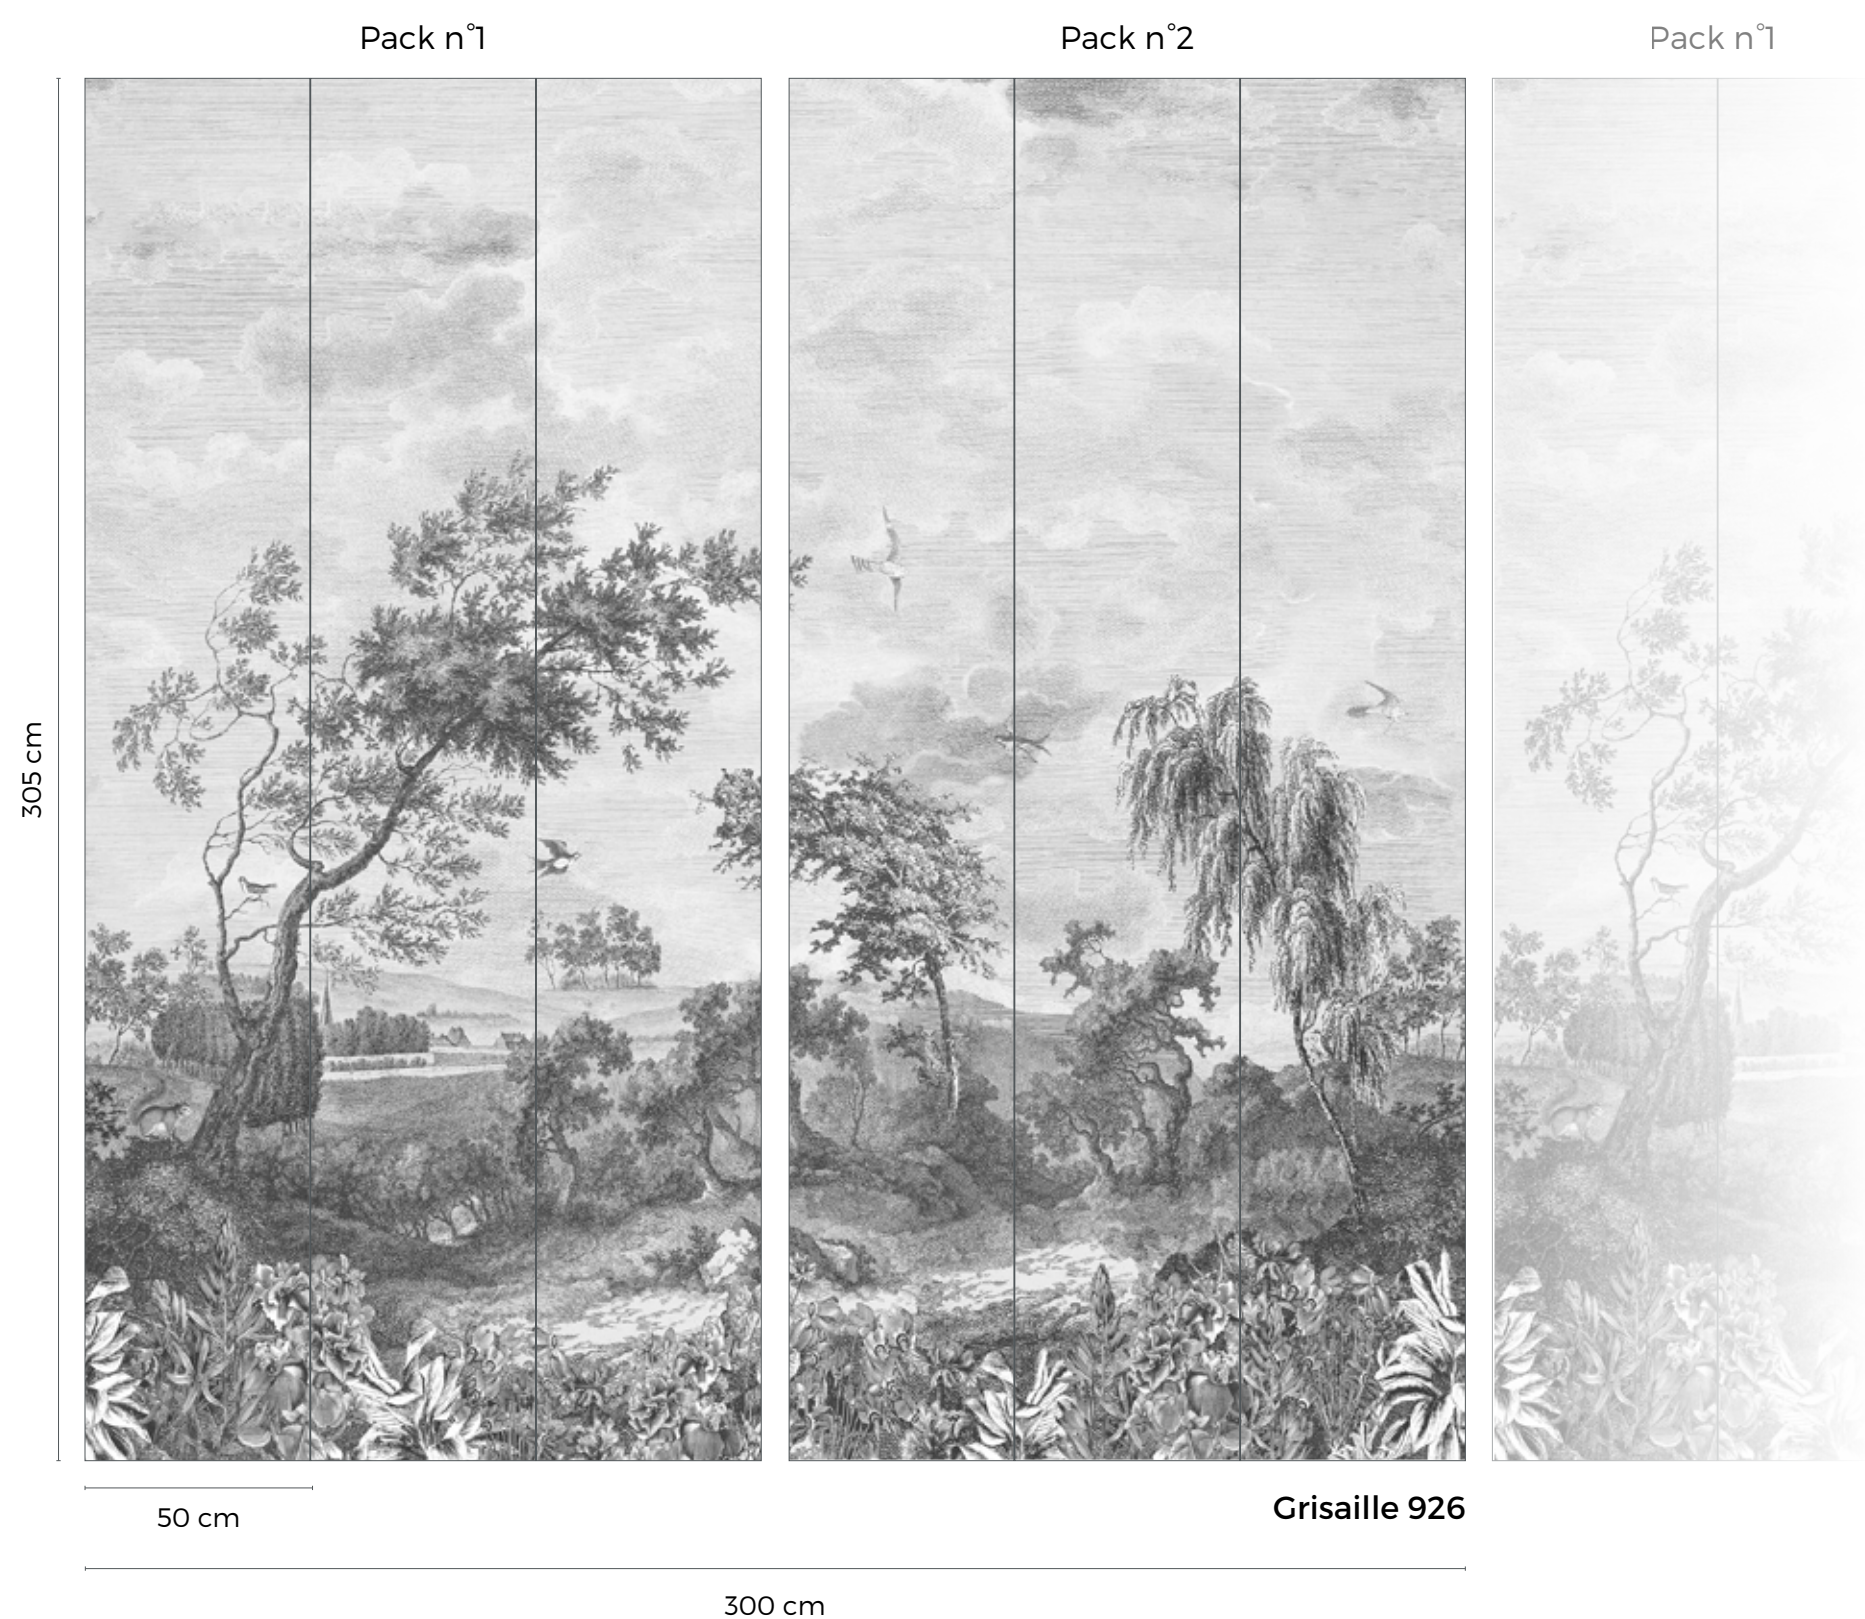

FONTAINEBLEAU

PACKS ORIGINS

FORMAT & RACCORD

Décor raccordable de 2 packs : L 300 x H 305 cm
Chaque pack peut être vendu individuellement
Raccord : les packs n°1 et n°2 se raccordent à l'infini
(attention à respecter des bords identiques).

CARACTÉRISTIQUES

Papier peint intissé lavable : WallDecor MAT 155g
Fabriqué en France

SIZE & REPEAT

Connecting wallpanel of 2 packs : W 300 x H 305 cm
Available for sale individually
Repeat: Packs n°1 and n°2 can be connected endlessly
(be careful to respect identical bords).

CARACTÉRISTIQUES

Matt washable non-woven wallpaper 155g
Made in France