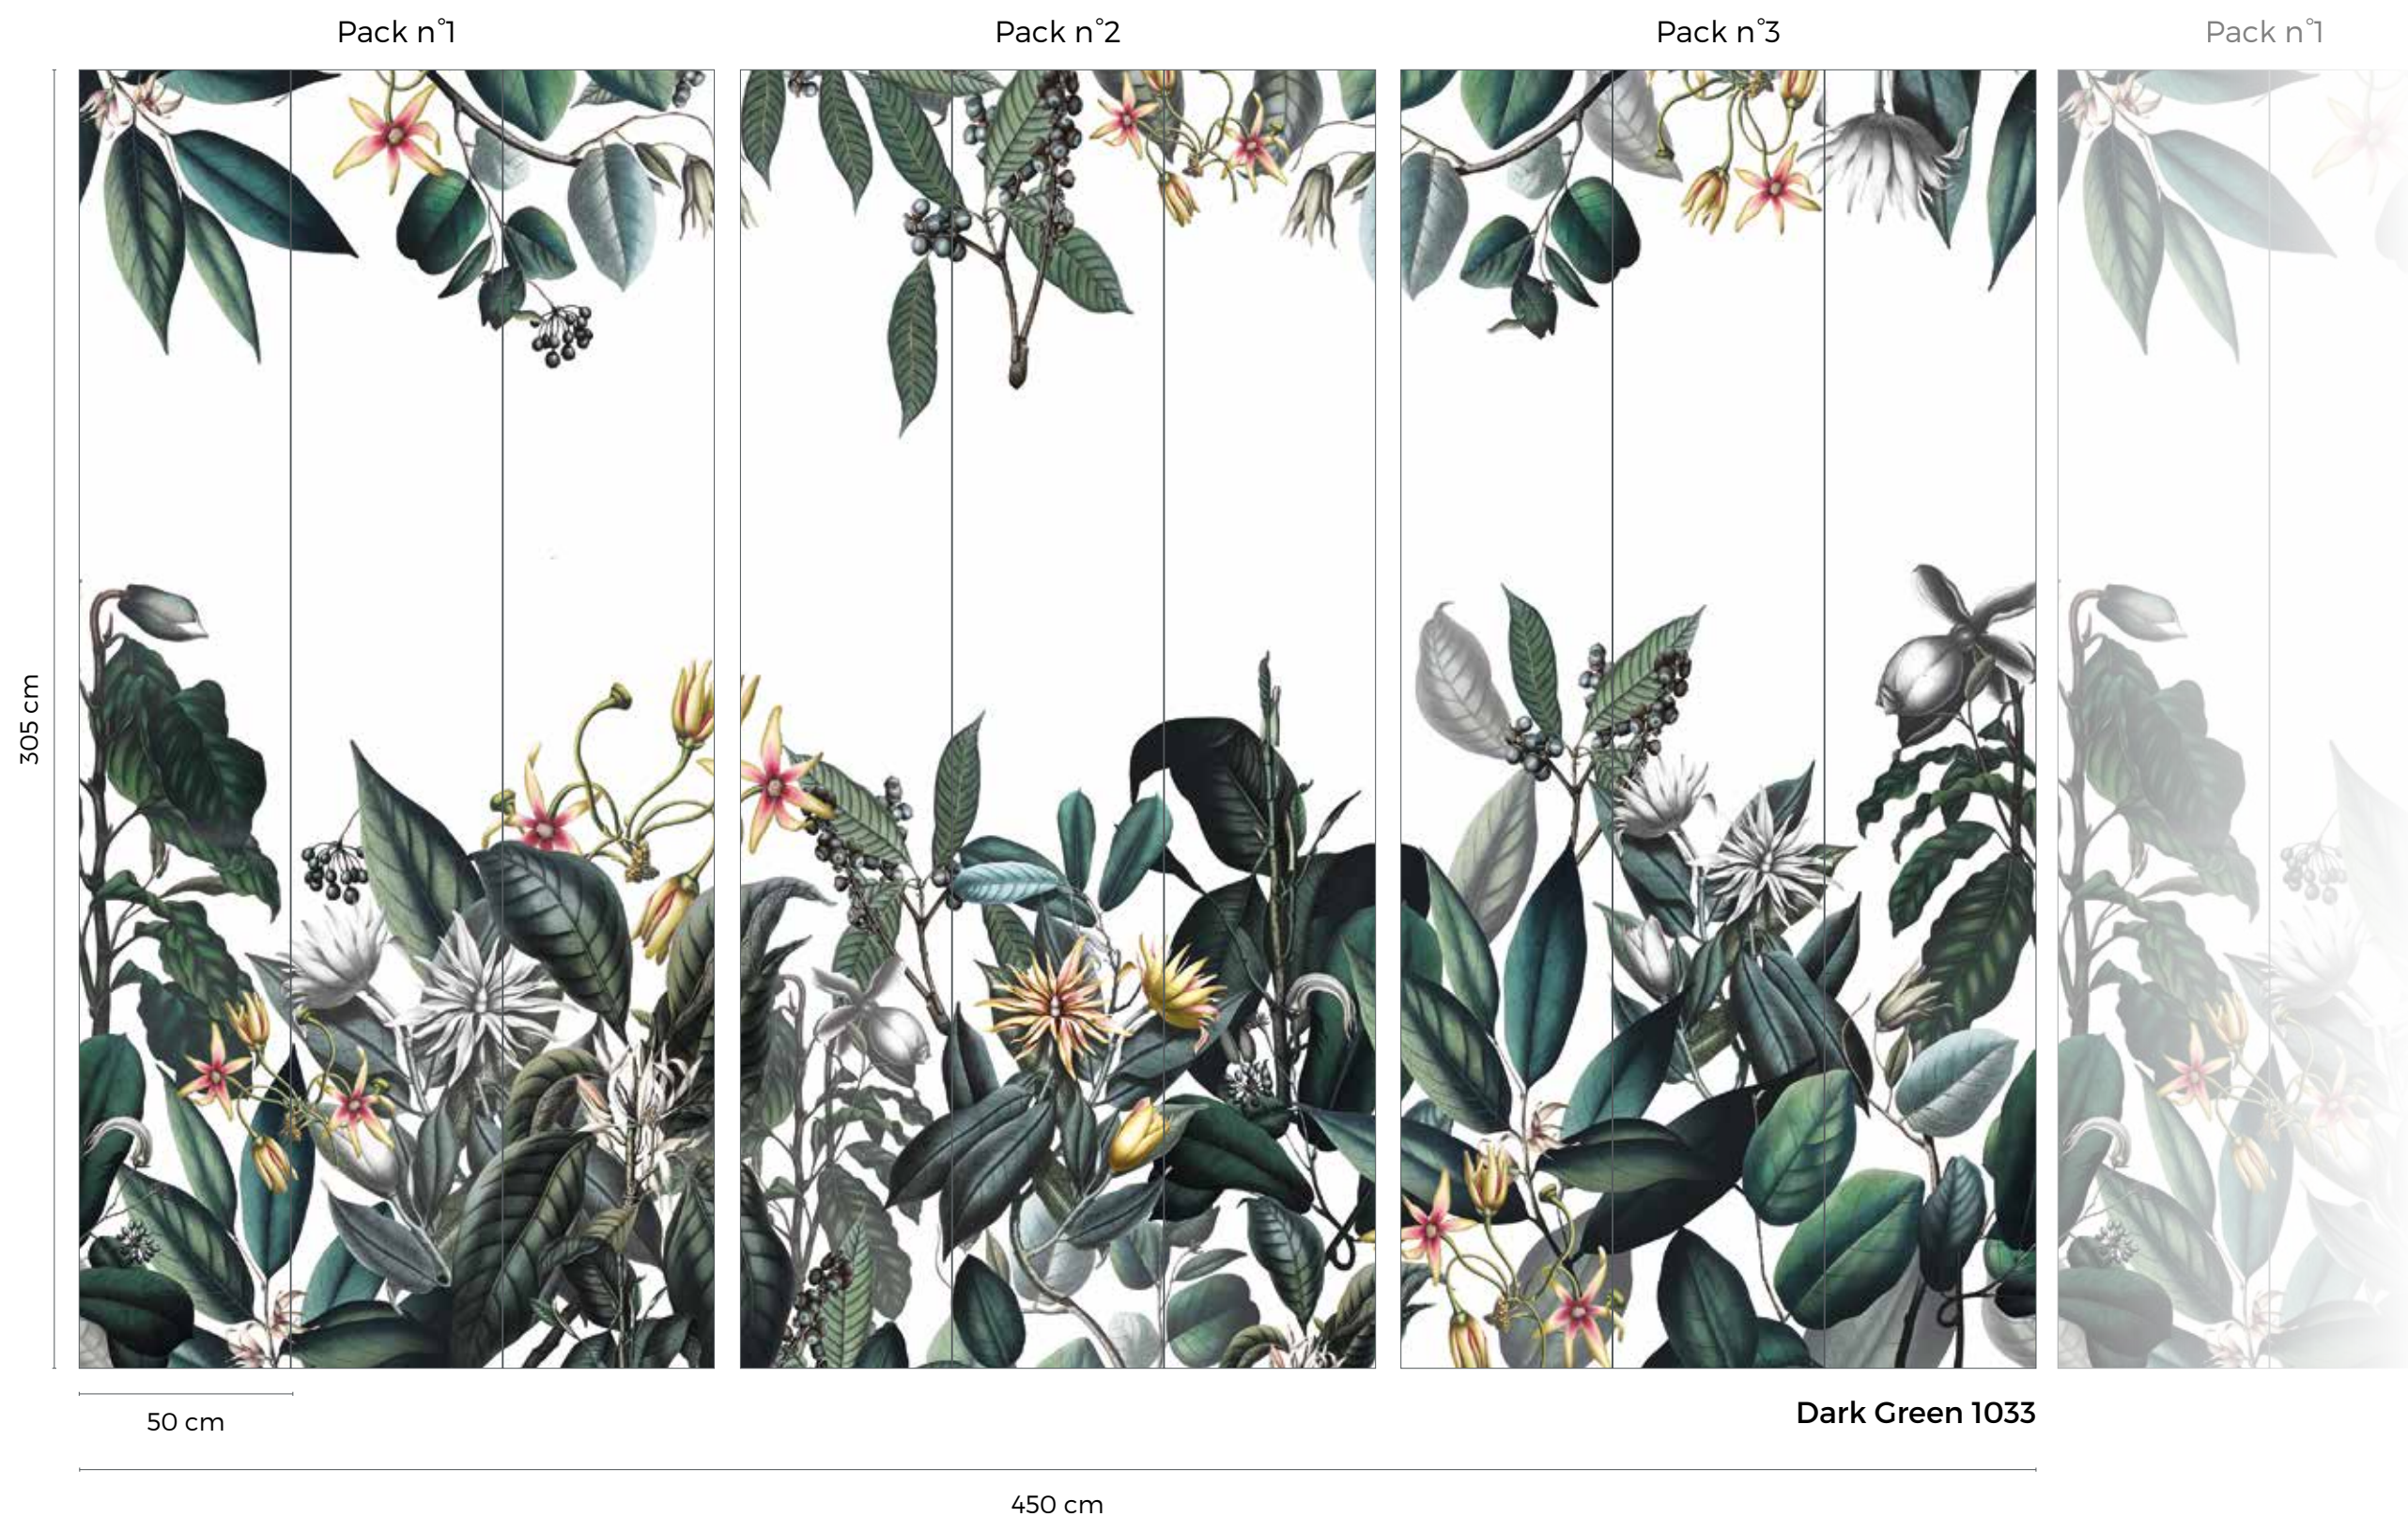

CALI FLORAL

PACKS ORIGINS

FORMAT & RACCORD

Décor composé de 3 packs : L 450 x H 305 cm
Chaque pack peut être vendu individuellement

Raccord : les packs n°1 et n°3 se raccordent à l'infini (attention à respecter des bords identiques).

CARACTÉRISTIQUES

Papier peint intissé lavable : WallDecor MAT 155g
Fabriqué en France

SIZE & REPEAT

Complete wallpanel of 3 packs : W 450 x H 305 cm
Available for sale individually

Repeat: Packs n°1 and n°3 can be connected endlessly (be careful to respect identical bords).

CARACTÉRISTIQUES

Matt washable non-woven wallpaper 155g
Made in France