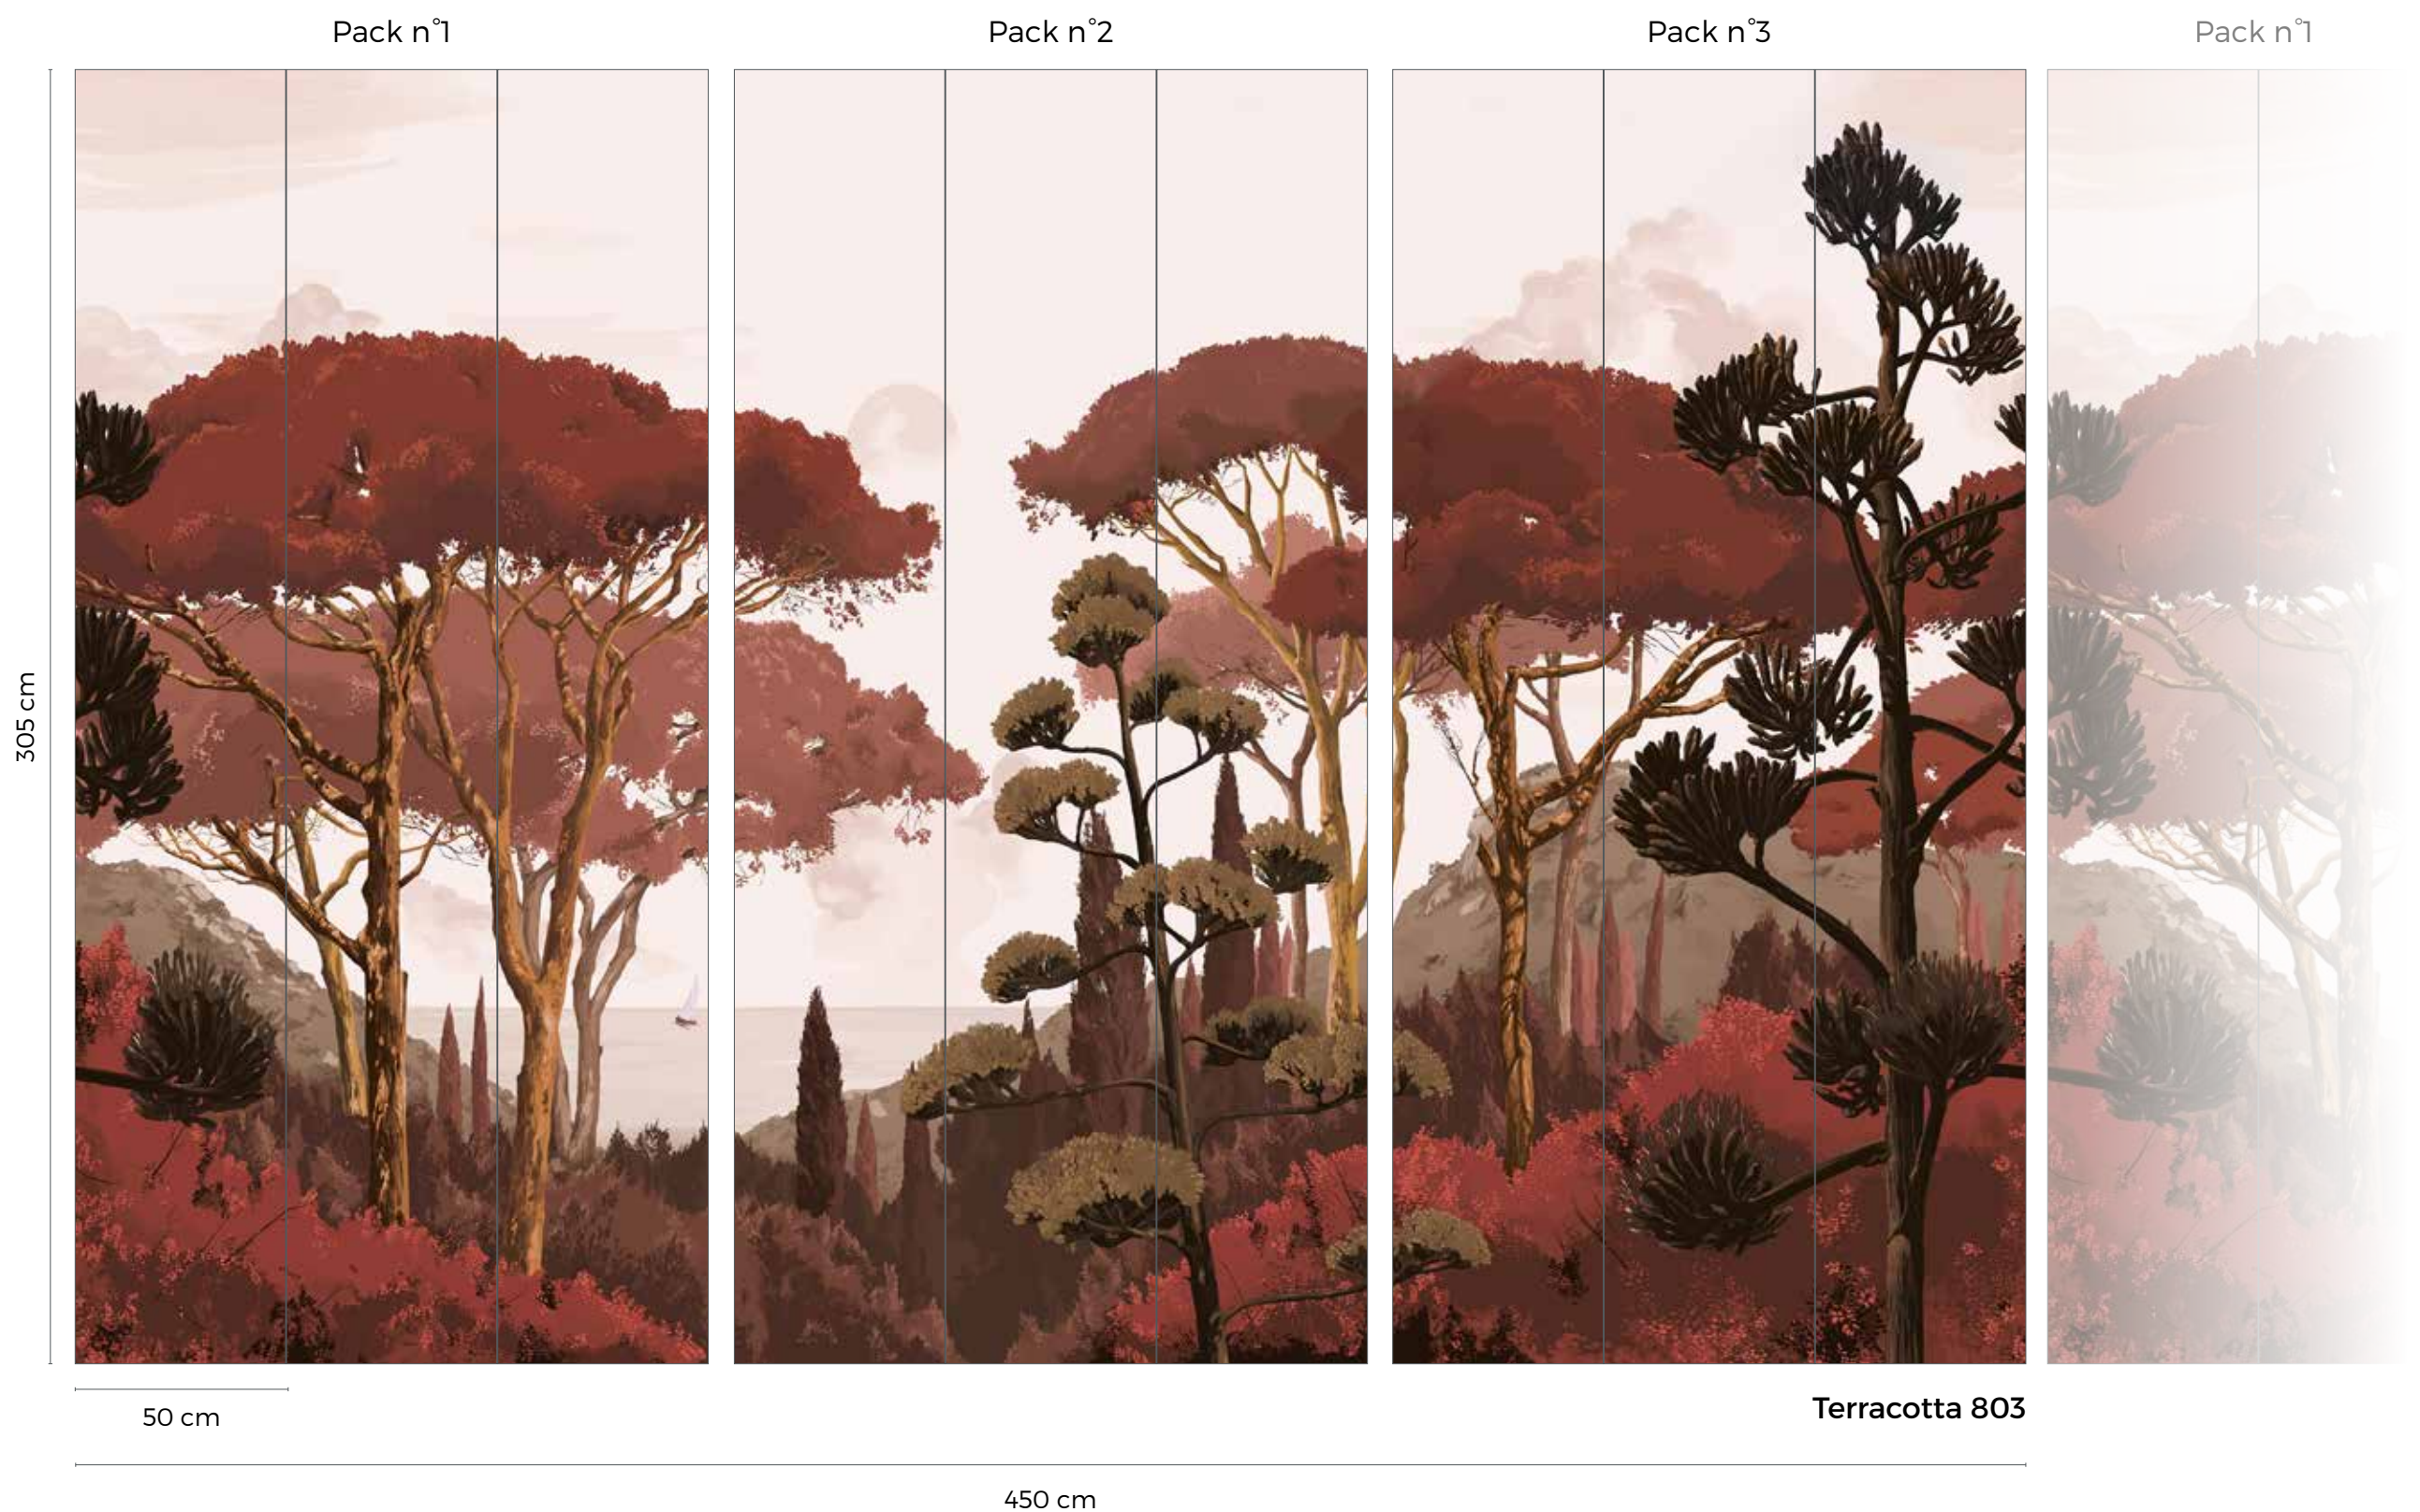

TOSCANE

PACKS ORIGINS

FORMAT & RACCORD

Décor composé de 3 packs : L 450 x H 305 cm
Chaque pack peut être vendu individuellement

Raccord : les packs n°1 et n°3 se raccordent à l'infini (attention à respecter des bords identiques).

CARACTÉRISTIQUES

Papier peint intissé lavable : WallDecor MAT 155g
Fabriqué en France

SIZE & REPEAT

Complete wallpanel of 3 packs : W 450 x H 305 cm
Available for sale individually

Repeat: Packs n°1 and n°3 can be connected endlessly (be careful to respect identical bords).

CARACTÉRISTIQUES

Matt washable non-woven wallpaper 155g
Made in France