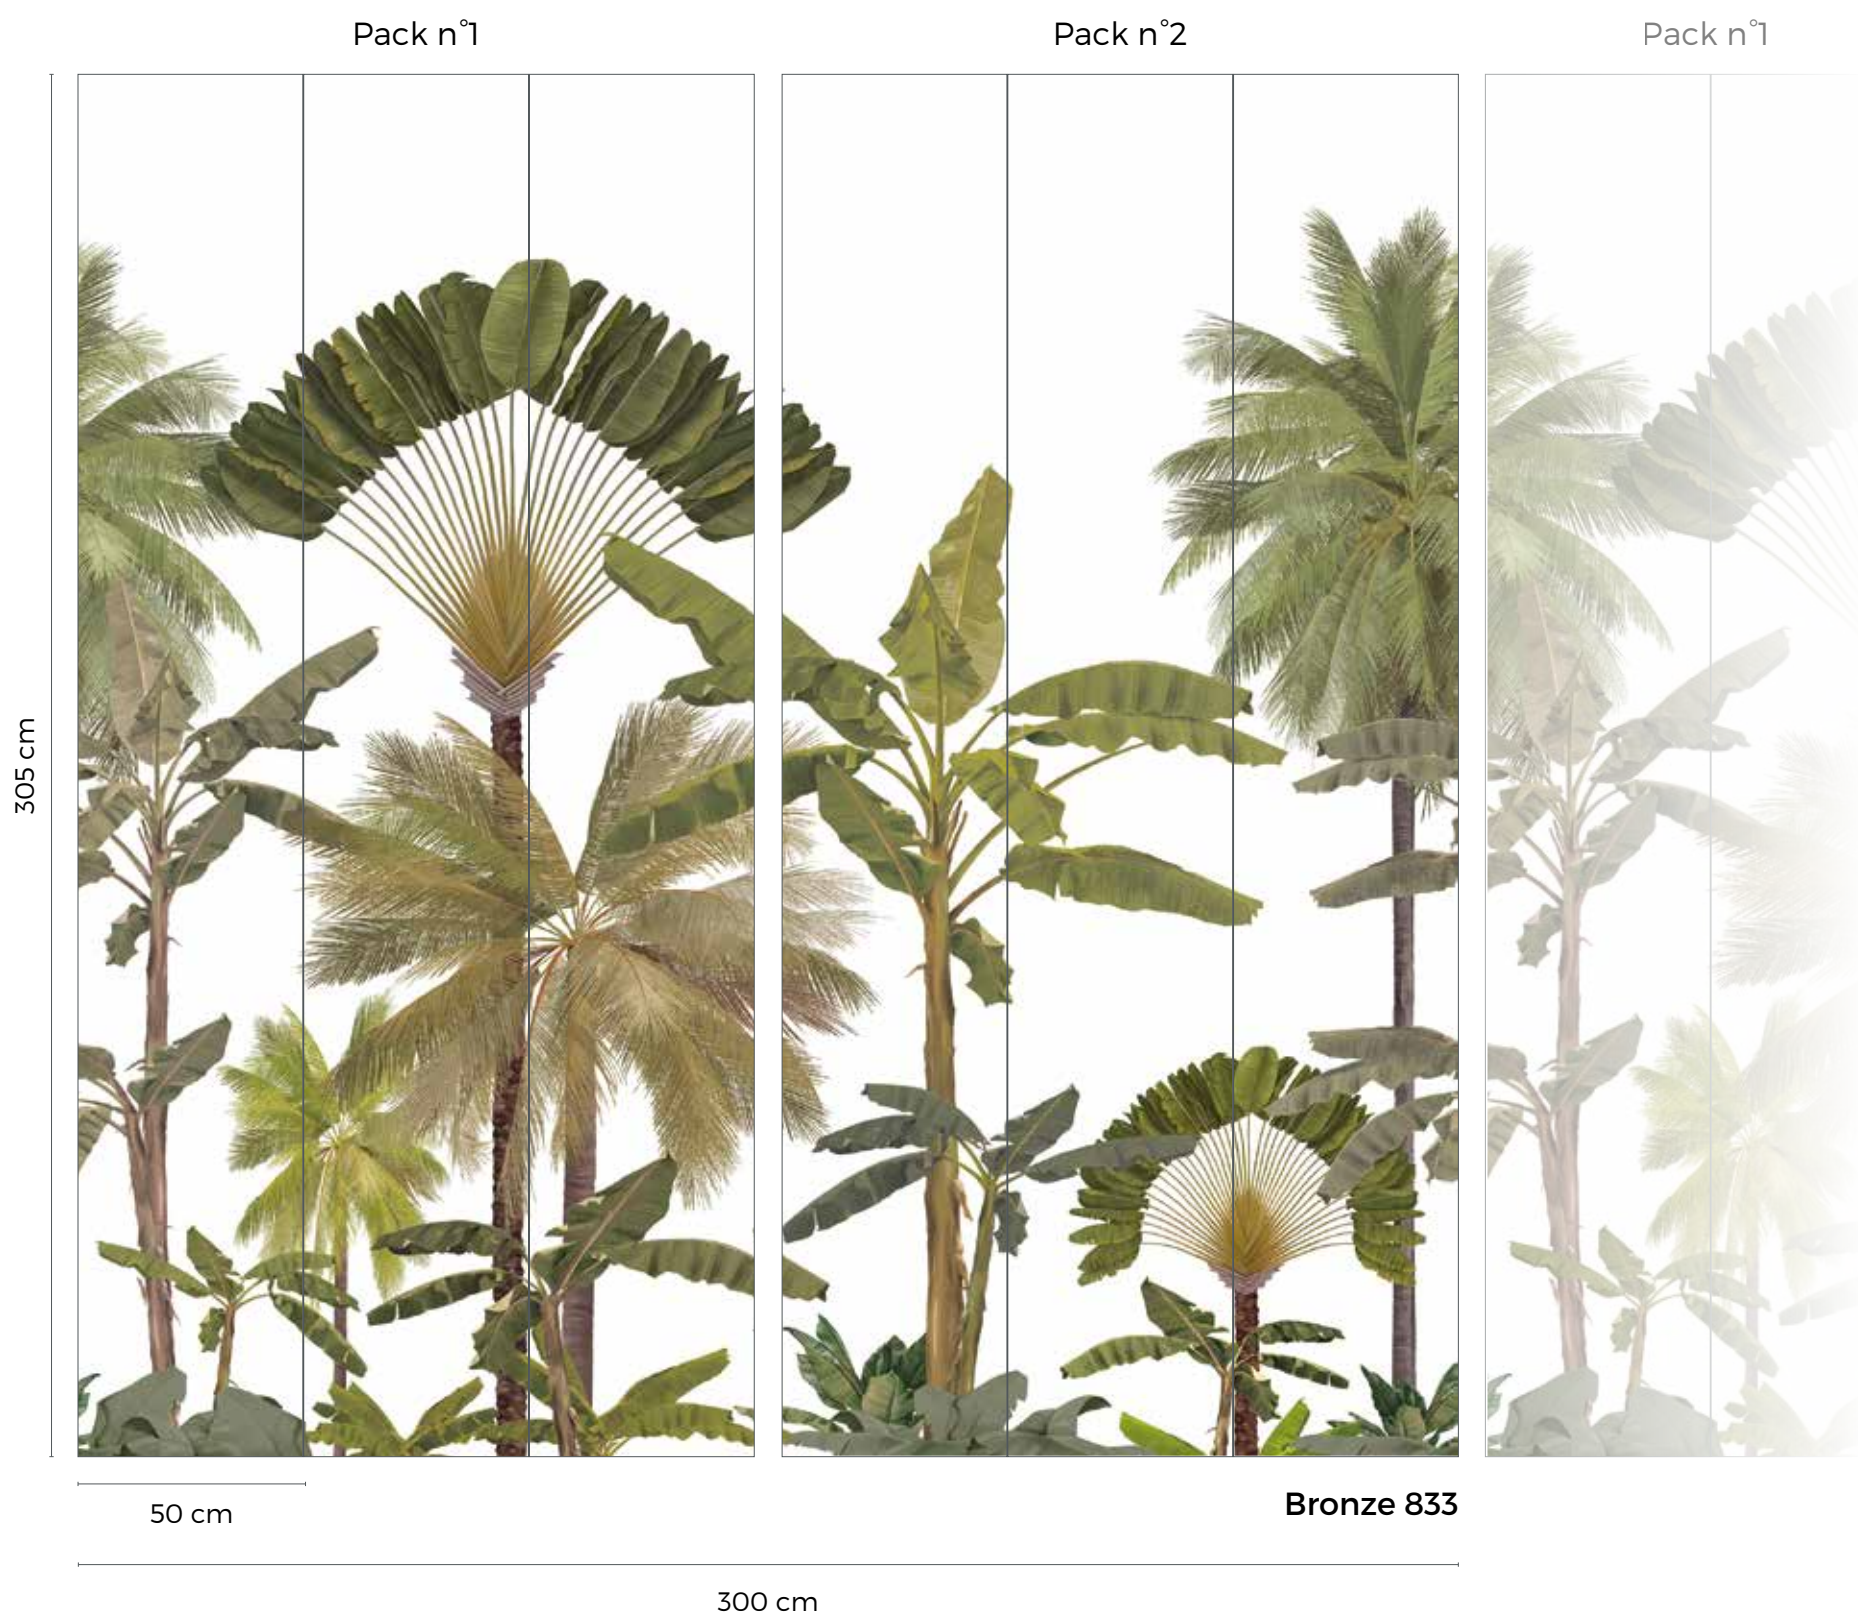

MANAUS

PACKS ORIGINS

FORMAT & RACCORD

Décor raccordable de 2 packs : L 300 x H 305 cm

Chaque pack peut être vendu individuellement

Raccord : les packs n°1 et n°2 se raccordent à l'infini
(attention à respecter des bords identiques).

SIZE & REPEAT

Connecting wallpanel of 2 packs : W 300 x H 305 cm

Available for sale individually

Repeat: Packs n°1 and n°2 can be connected endlessly
(be careful to respect identical bords).

CARACTÉRISTIQUES

Papier peint intissé lavable : WallDecor MAT 155g

Fabriqué en France

CARACTÉRISTIQUES

Matt washable non-woven wallpaper 155g

Made in France