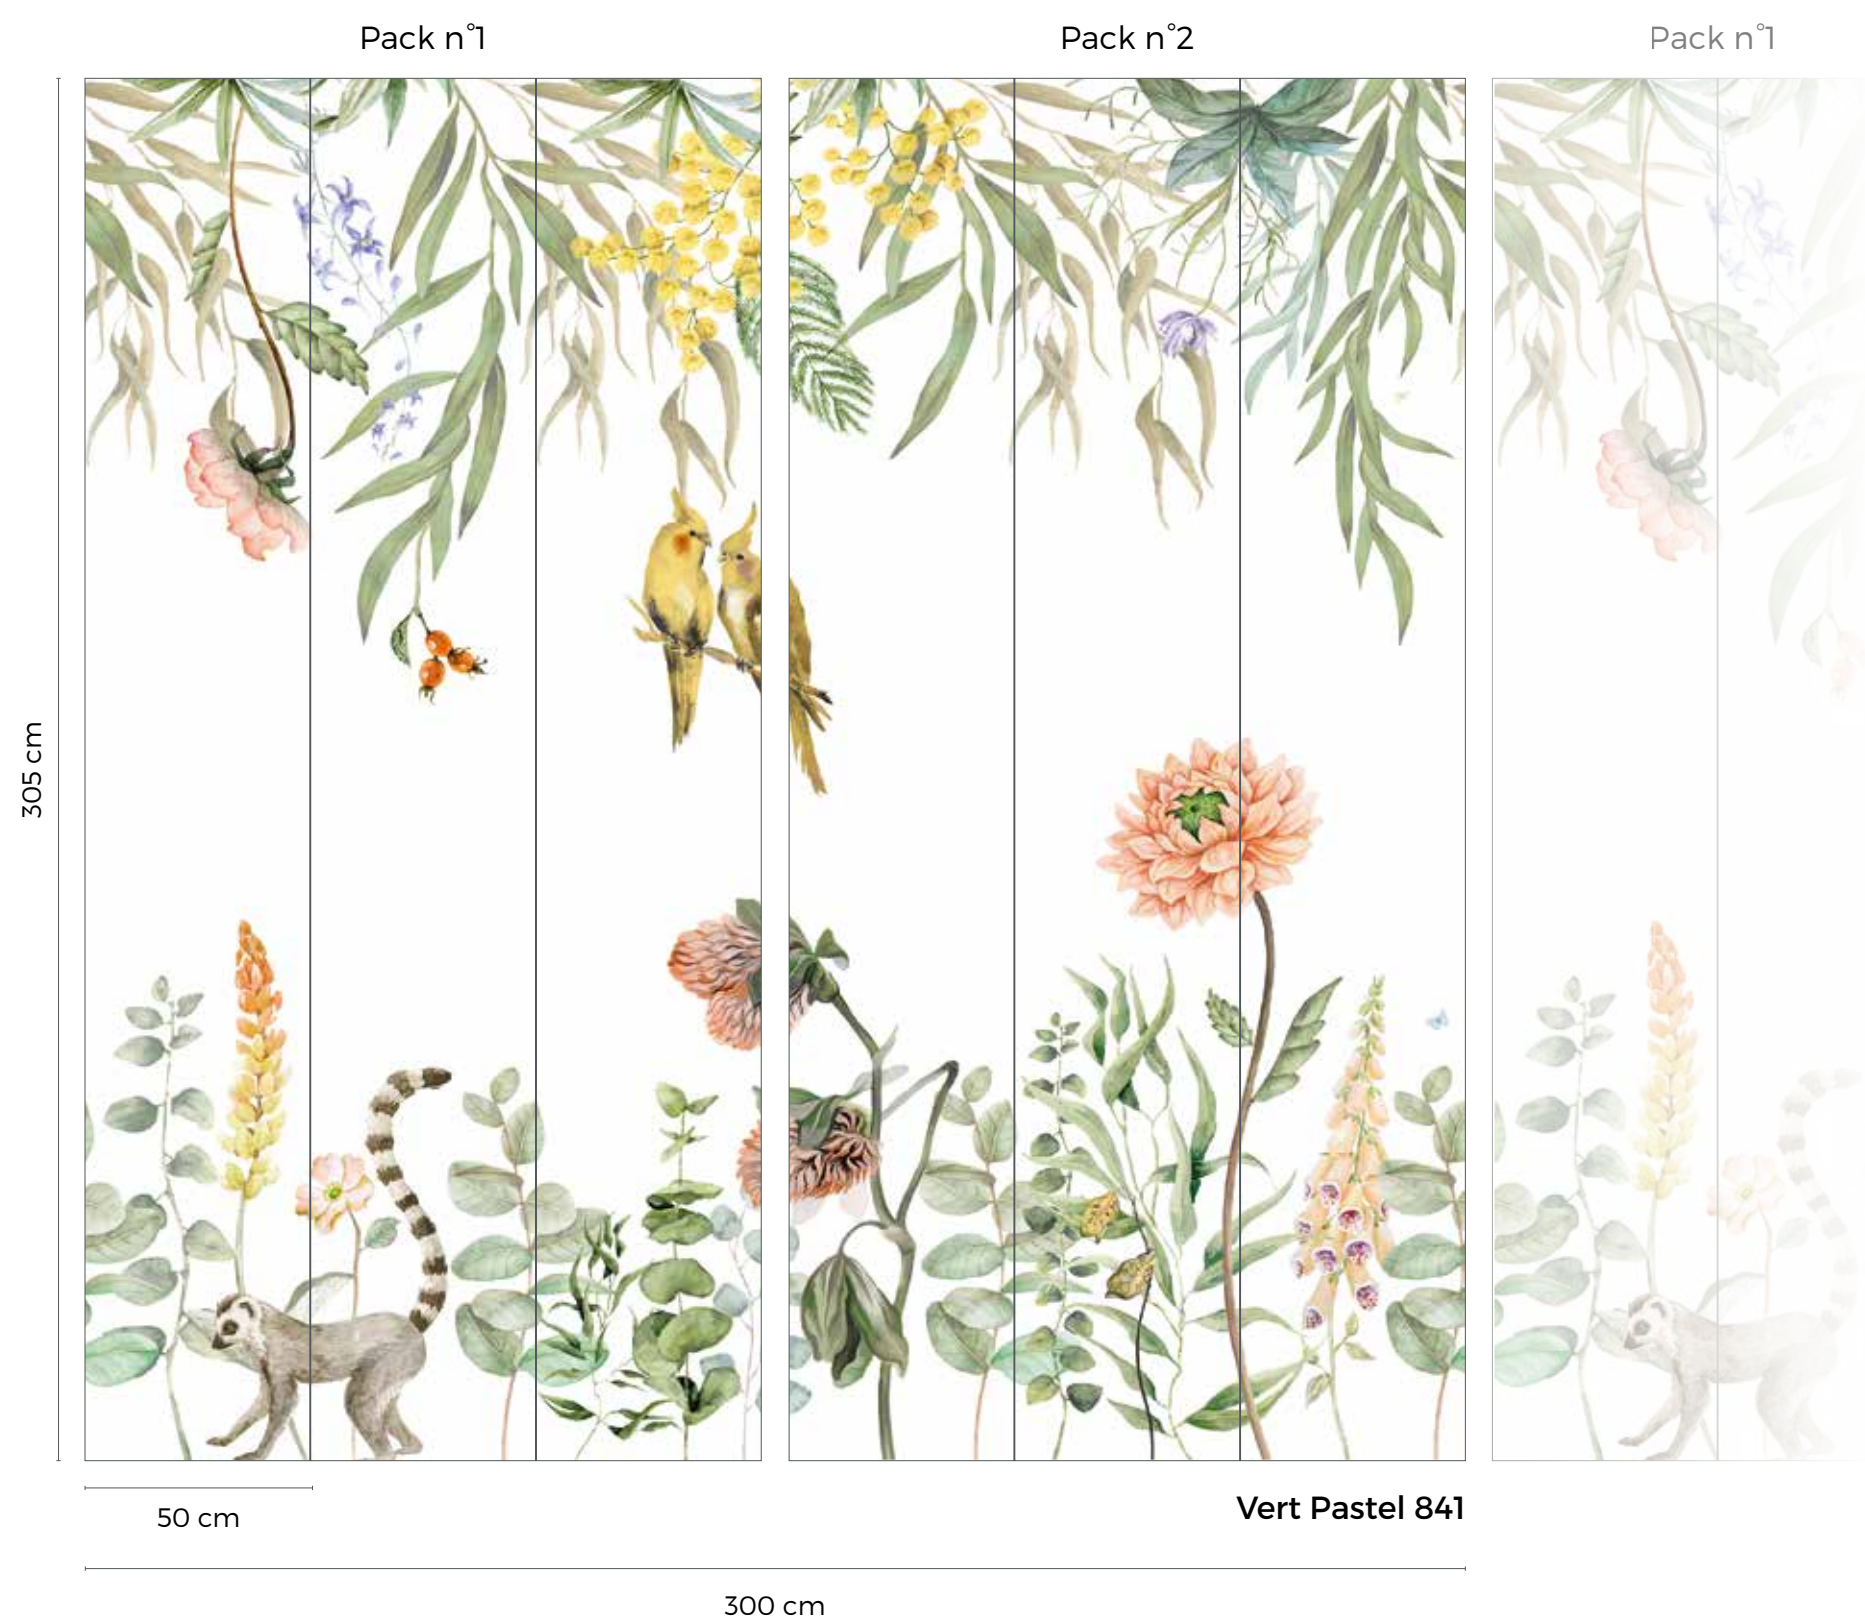

ALICE

PACKS ORIGINS

FORMAT & RACCORD

Décor raccordable de 2 packs : L 300 x H 305 cm

Chaque pack peut être vendu individuellement

Raccord : les packs n°1 et n°2 se raccordent à l'infini
(attention à respecter des bords identiques).

SIZE & REPEAT

Connecting wallpanel of 2 packs : W 300 x H 305 cm

Available for sale individually

Repeat: Packs n°1 and n°2 can be connected endlessly
(be careful to respect identical bords).

CARACTÉRISTIQUES

Papier peint intissé lavable : WallDecor MAT 155g

Fabriqué en France

CARACTÉRISTIQUES

Matt washable non-woven wallpaper 155g

Made in France