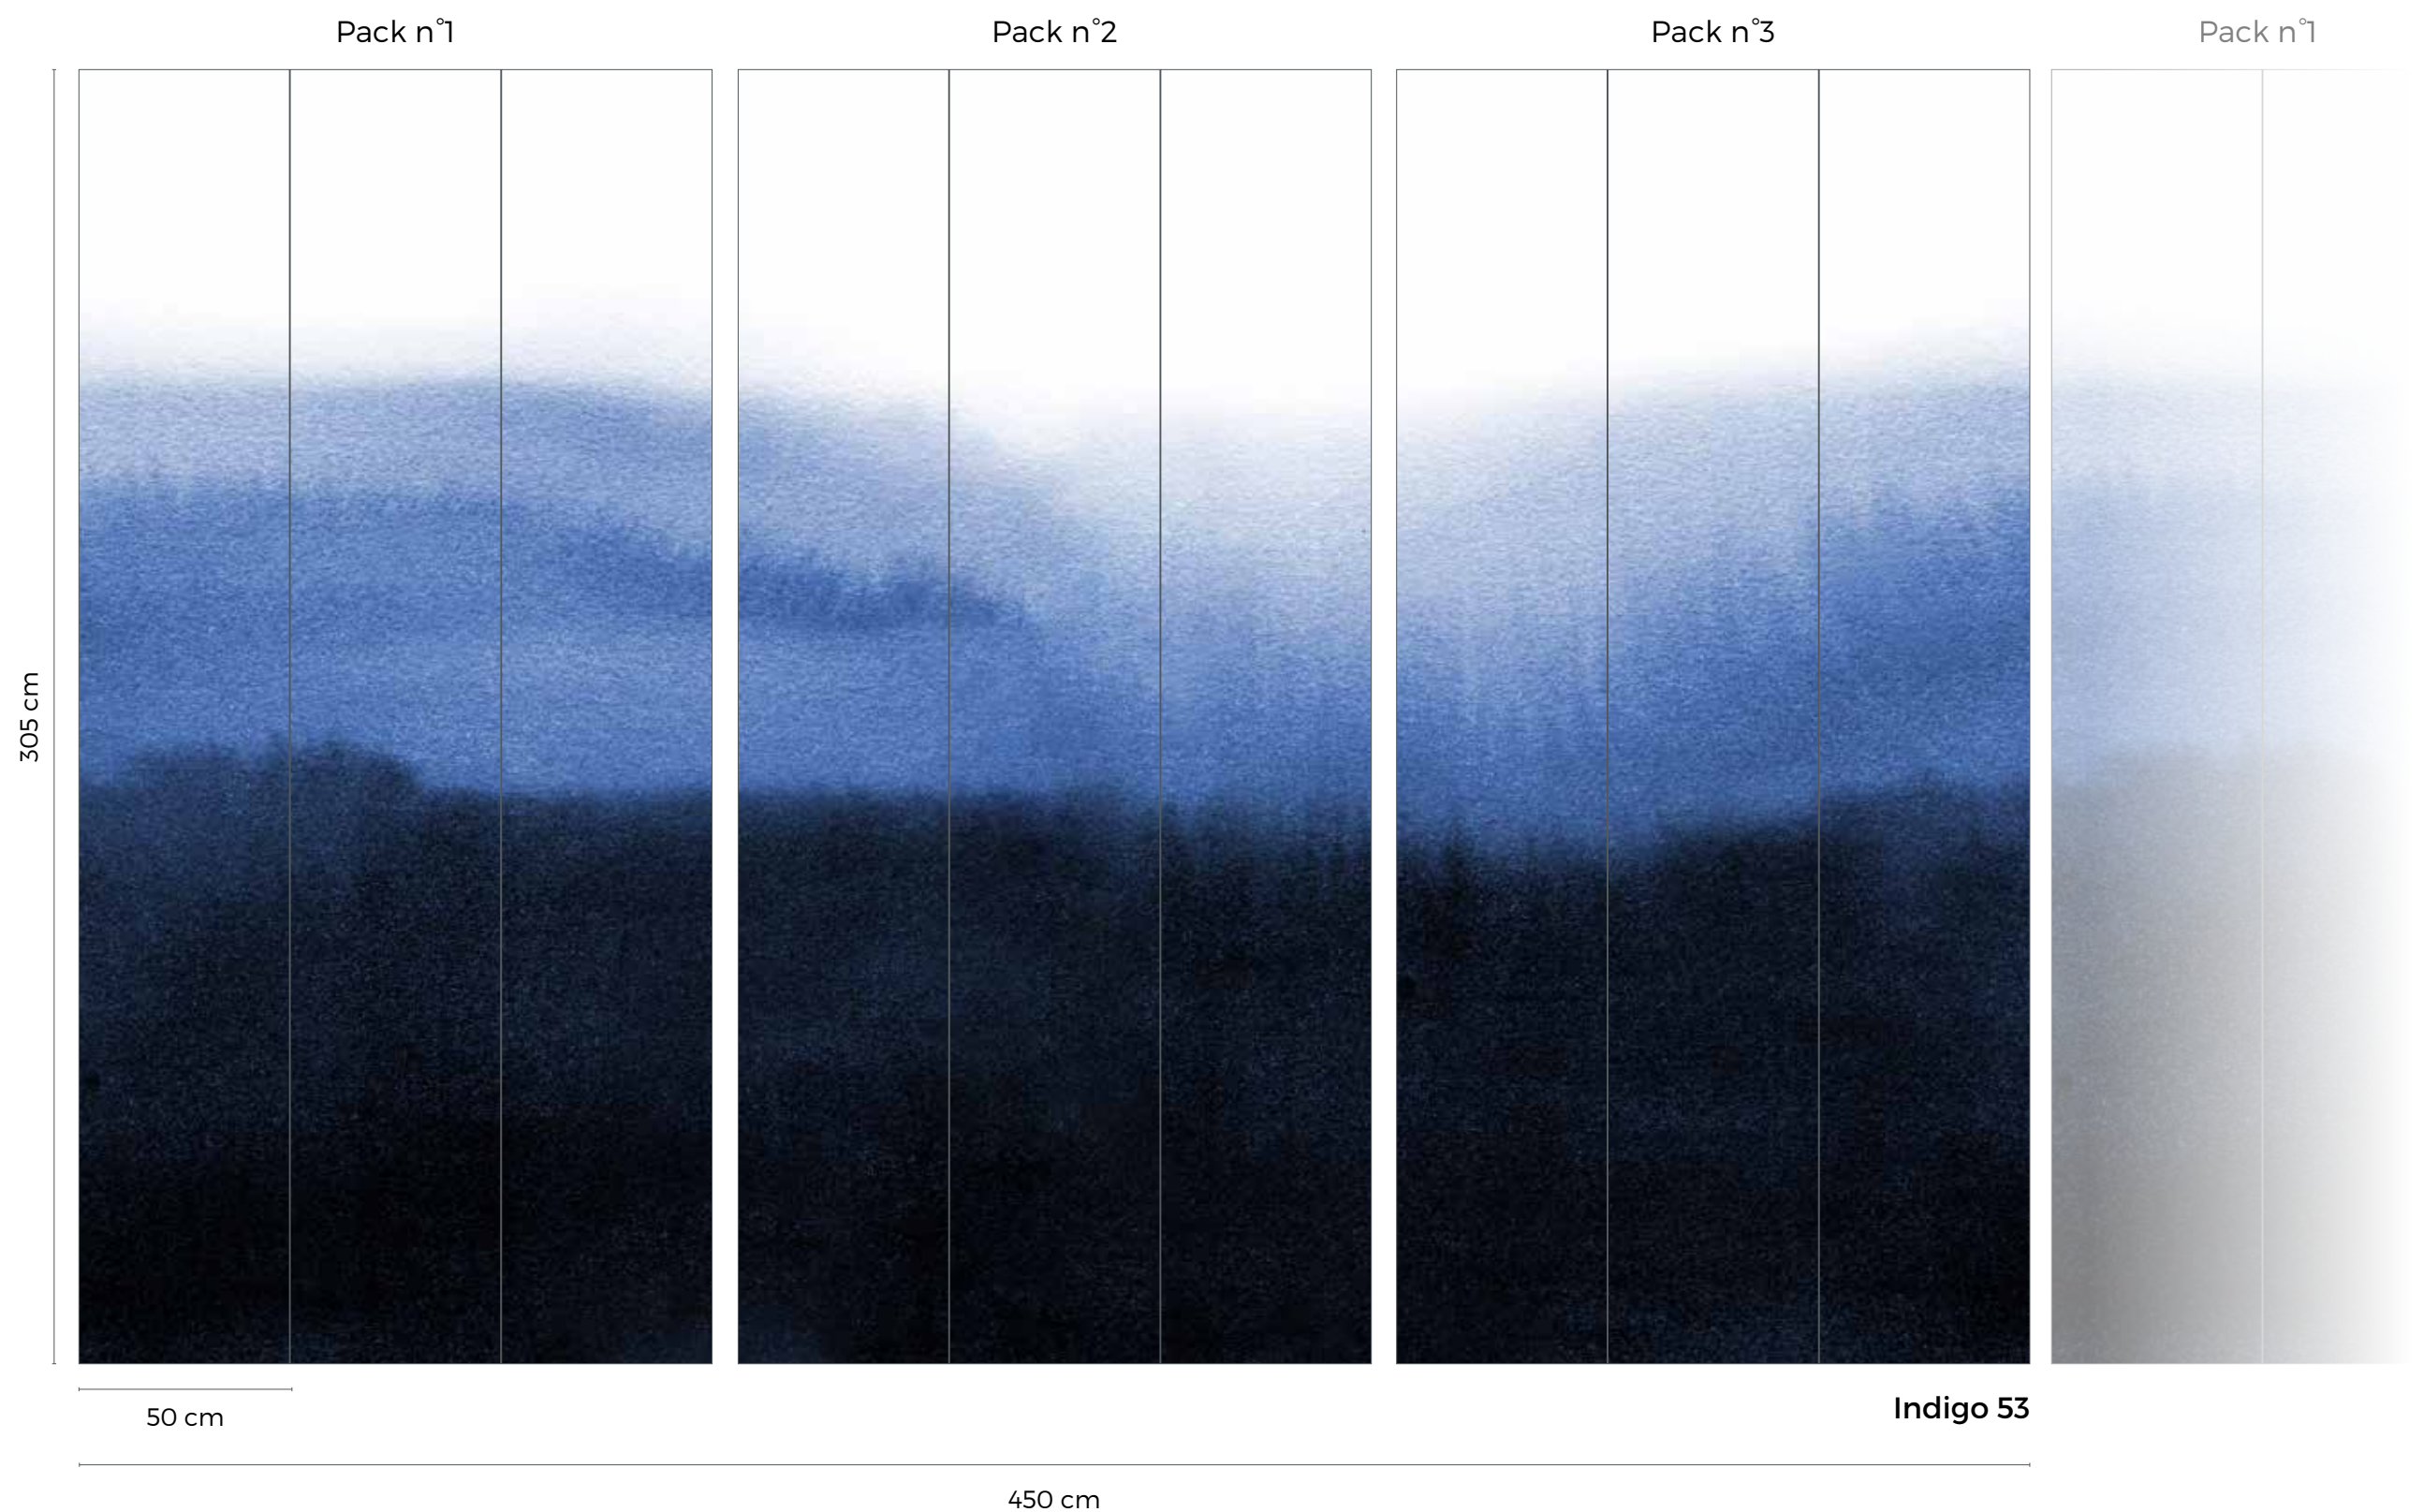

SFUMATO NOCTURNE

PACKS ORIGINS

FORMAT & RACCORD

Décor composé de 3 packs : L 450 x H 305 cm
Chaque pack peut être vendu individuellement

Raccord : les packs n°1 et n°3 se raccordent à l'infini (attention à respecter des bords identiques).

CARACTÉRISTIQUES

Papier peint intissé lavable : WallDecor MAT 155g
Fabriqué en France

SIZE & REPEAT

Complete wallpanel of 3 packs : W 450 x H 305 cm
Available for sale individually

Repeat: Packs n°1 and n°3 can be connected endlessly (be careful to respect identical bords).

CARACTÉRISTIQUES

Matt washable non-woven wallpaper 155g
Made in France