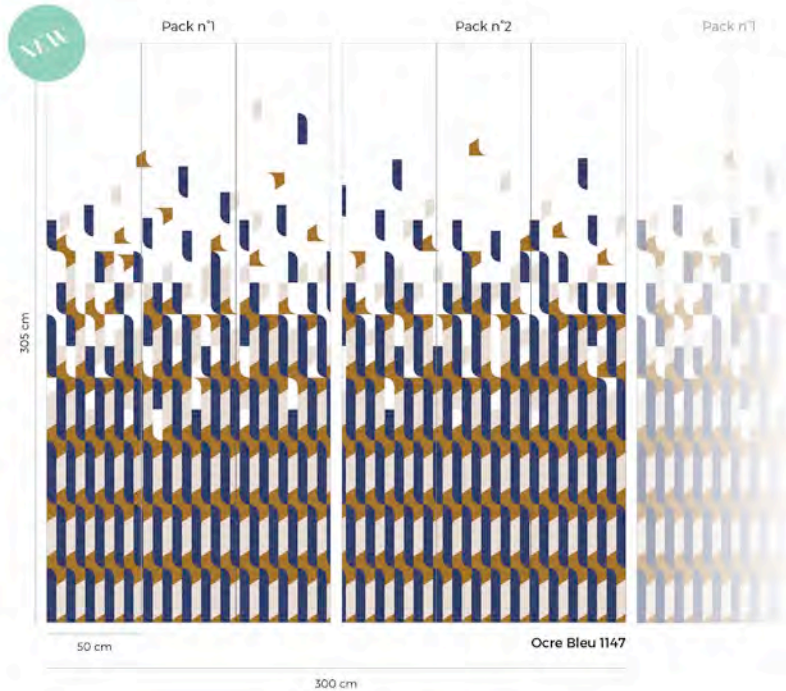

ALMA

PACKS ORIGINS

FORMAT & RACCORD

Décor raccordable de 2 packs : L 300 x H 305 cm

Chaque pack peut être vendu individuellement

Raccord : les packs n°1 et n°2 se raccordent à l'infini (attention à respecter des bords identiques).

SIZE & REPEAT

Connecting wallpanel of 2 packs : W 300 x H 305 cm

Available for sale individually

Repeat: Packs n°1 and n°2 can be connected endlessly (be careful to respect identical baths).

CARACTÉRISTIQUES

Papier peint intissé lavable : WallDecor MAT 155g

Fabriqué en France

CARACTÉRISTIQUES

Matt washable non-woven wallpaper 155g

Made in France