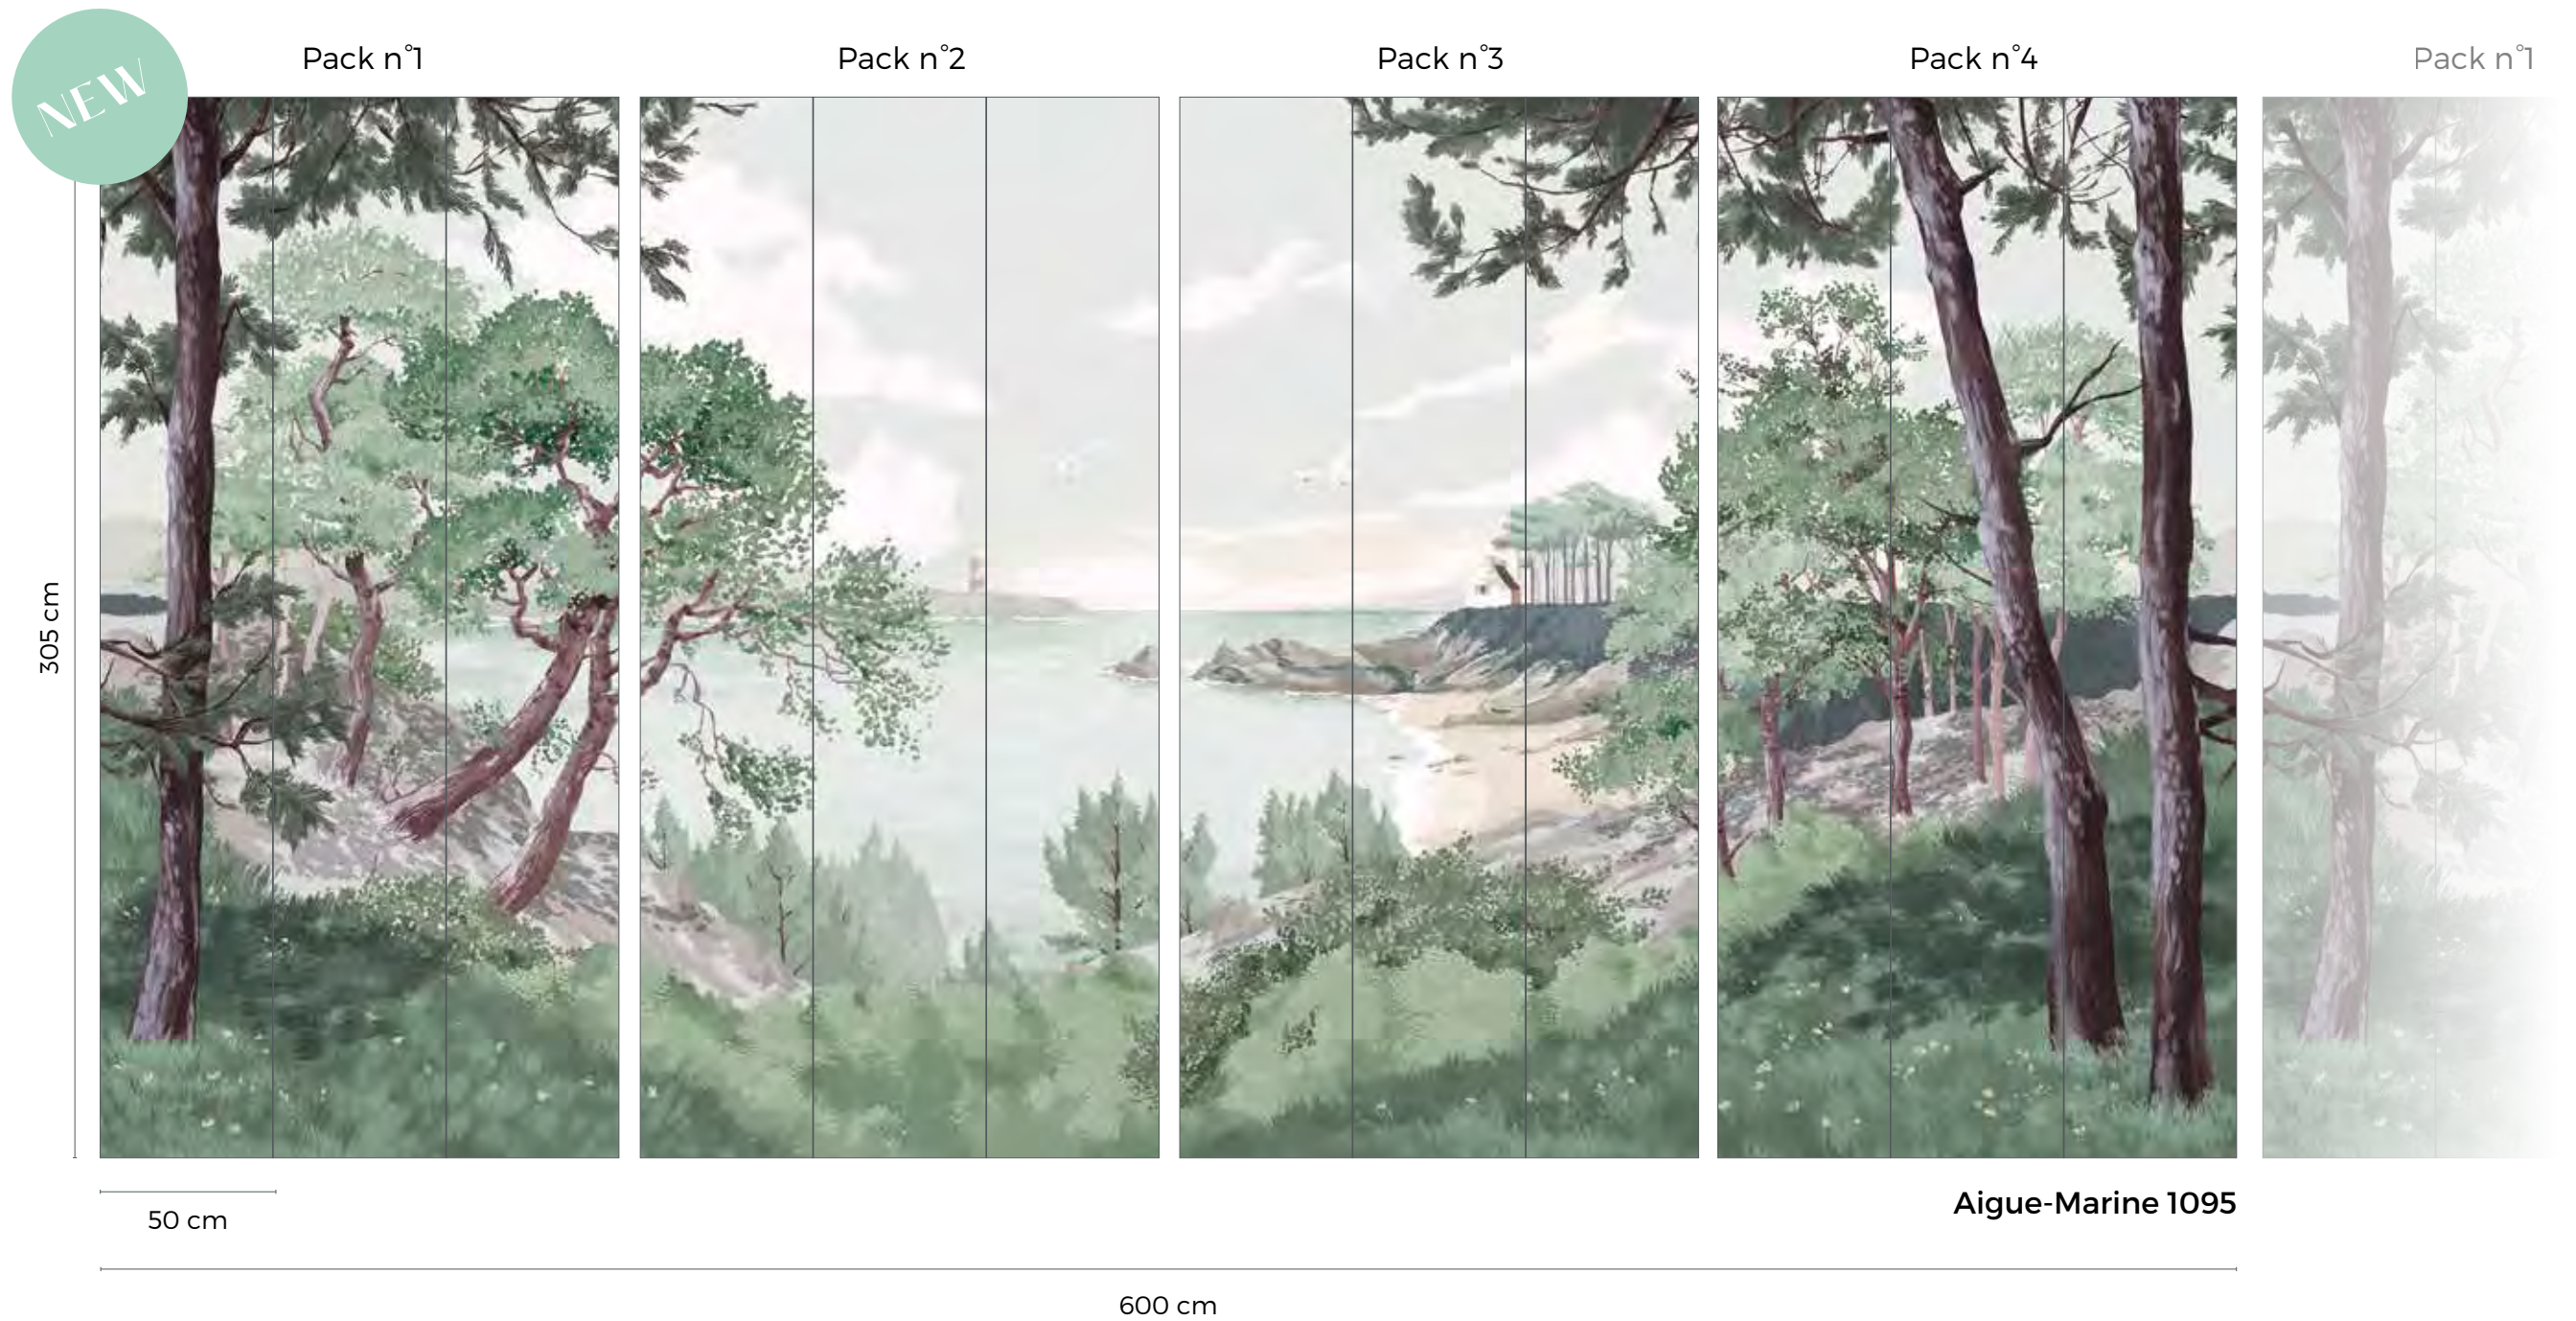

BRETAGNE

PACKS ORIGINS

FORMAT & RACCORD

Décor composé de 4 packs : L 600 x H 305 cm
Chaque pack peut être vendu individuellement

Raccord : les packs n°1 et n°4 se raccordent à l'infini (attention à respecter des bords identiques).

CARACTÉRISTIQUES

Papier peint intissé lavable : WallDecor MAT 155g
Fabriqué en France

SIZE & REPEAT

Complete wallpanel of 4 packs : W 650 x H 305 cm
Available for sale individually

Repeat: Packs n°1 and n°4 can be connected endlessly (be careful to respect identical bords).

CARACTÉRISTIQUES

Matt washable non-woven wallpaper 155g
Made in France