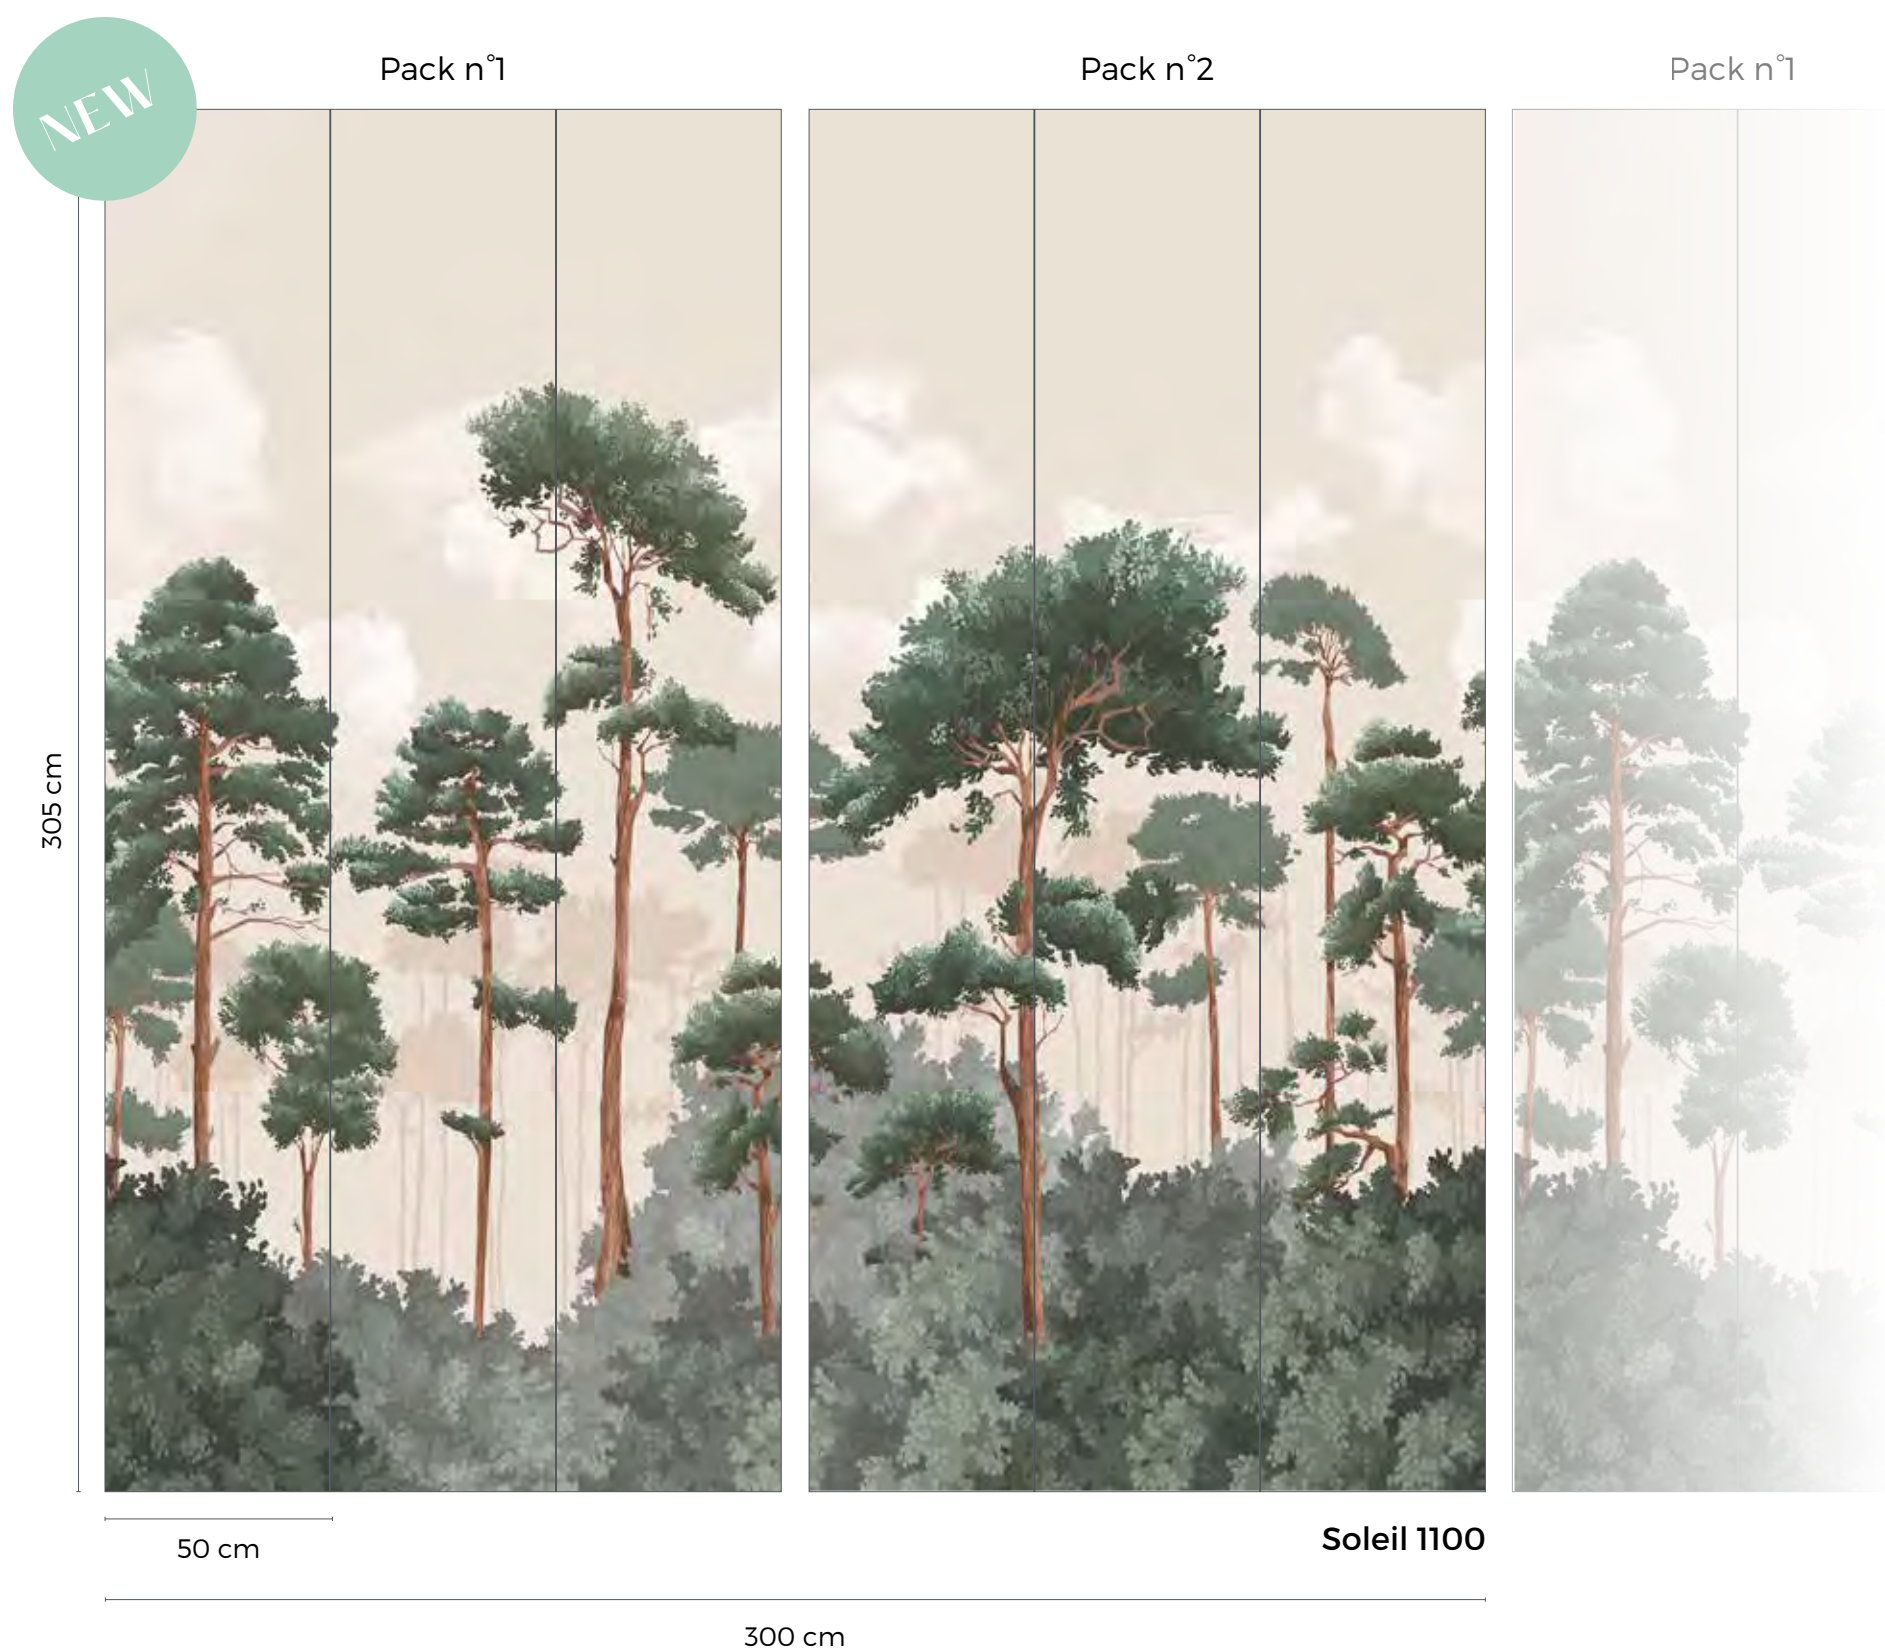

MATSU

PACKS ORIGINS

FORMAT & RACCORD

Décor raccordable de 2 packs : L 300 x H 305 cm

Chaque pack peut être vendu individuellement

Raccord : les packs n°1 et n°2 se raccordent à l'infini
(attention à respecter des bords identiques).

SIZE & REPEAT

Connecting wallpanel of 2 packs : W 300 x H 305 cm

Available for sale individually

Repeat: Packs n°1 and n°2 can be connected endlessly
(be careful to respect identical bords).

CARACTÉRISTIQUES

Papier peint intissé lavable : WallDecor MAT 155g

Fabriqué en France

CARACTÉRISTIQUES

Matt washable non-woven wallpaper 155g

Made in France