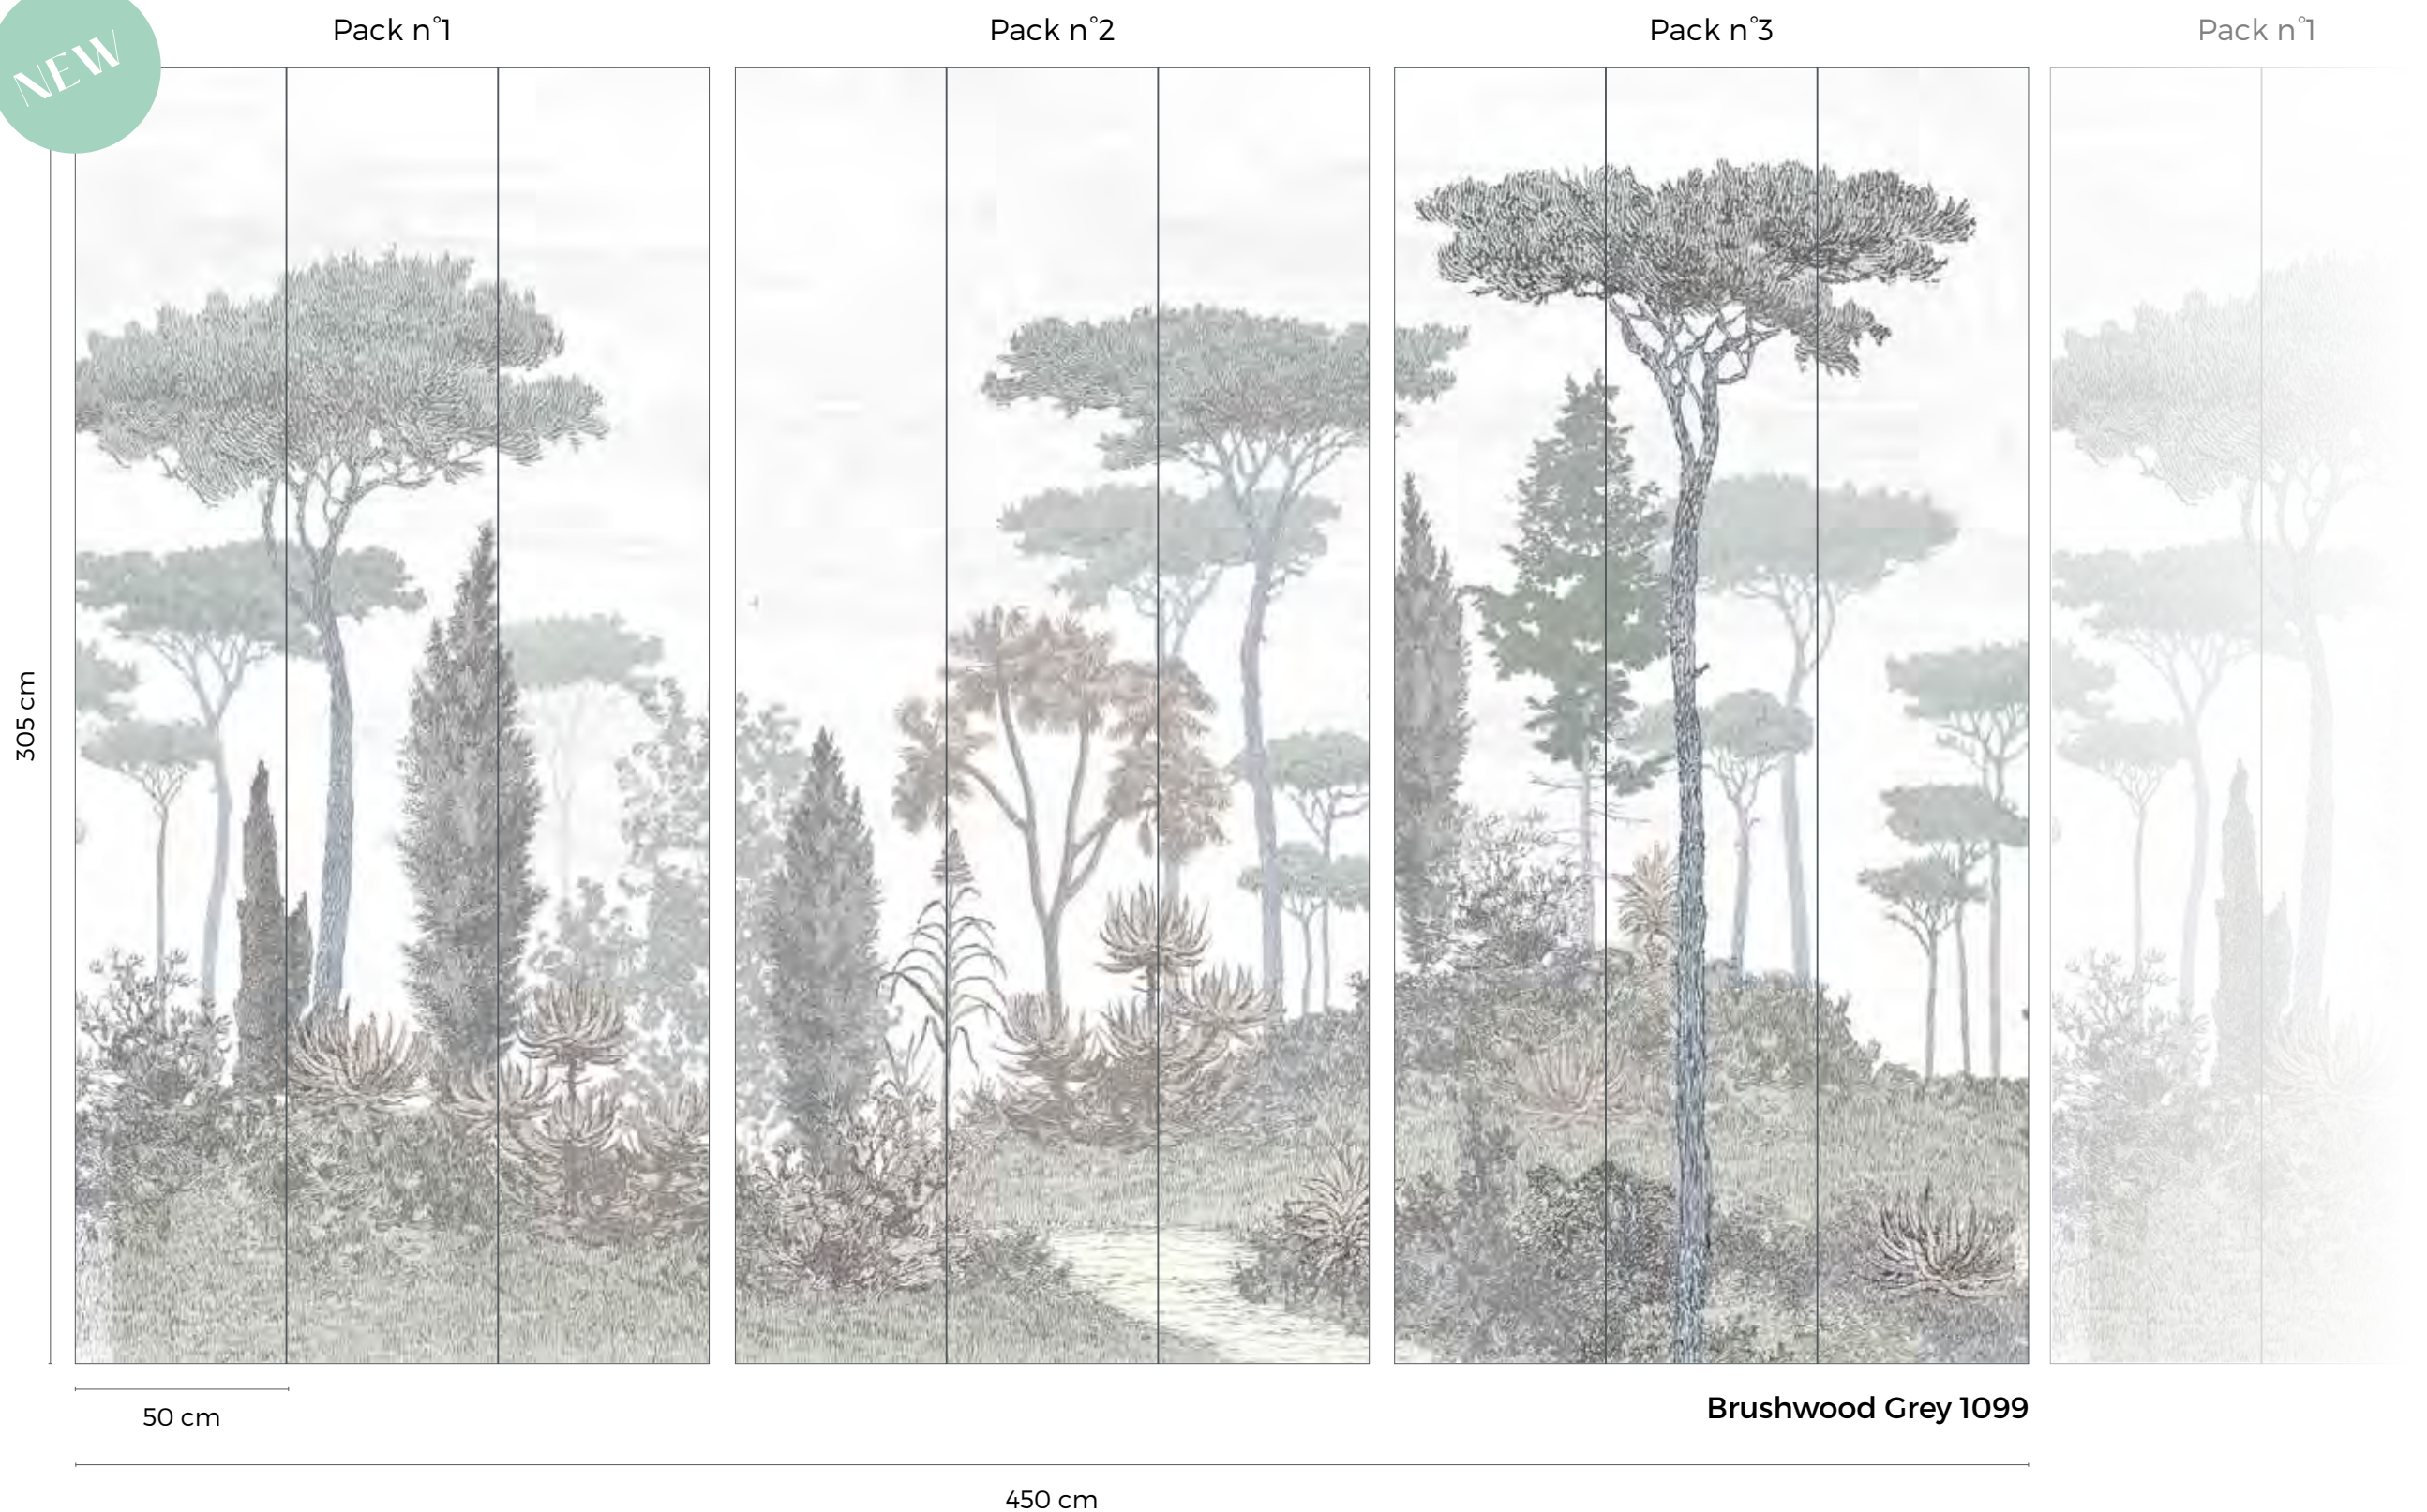

Repeat: Packs n°1 and n°3 can be connected endlessly (be careful to respect identical bords).

CARACTÉRISTIQUES

Matt washable non-woven wallpaper 155g
Made in France

PINÈDE

PACKS ORIGINS

NEW

FORMAT & RACCORD