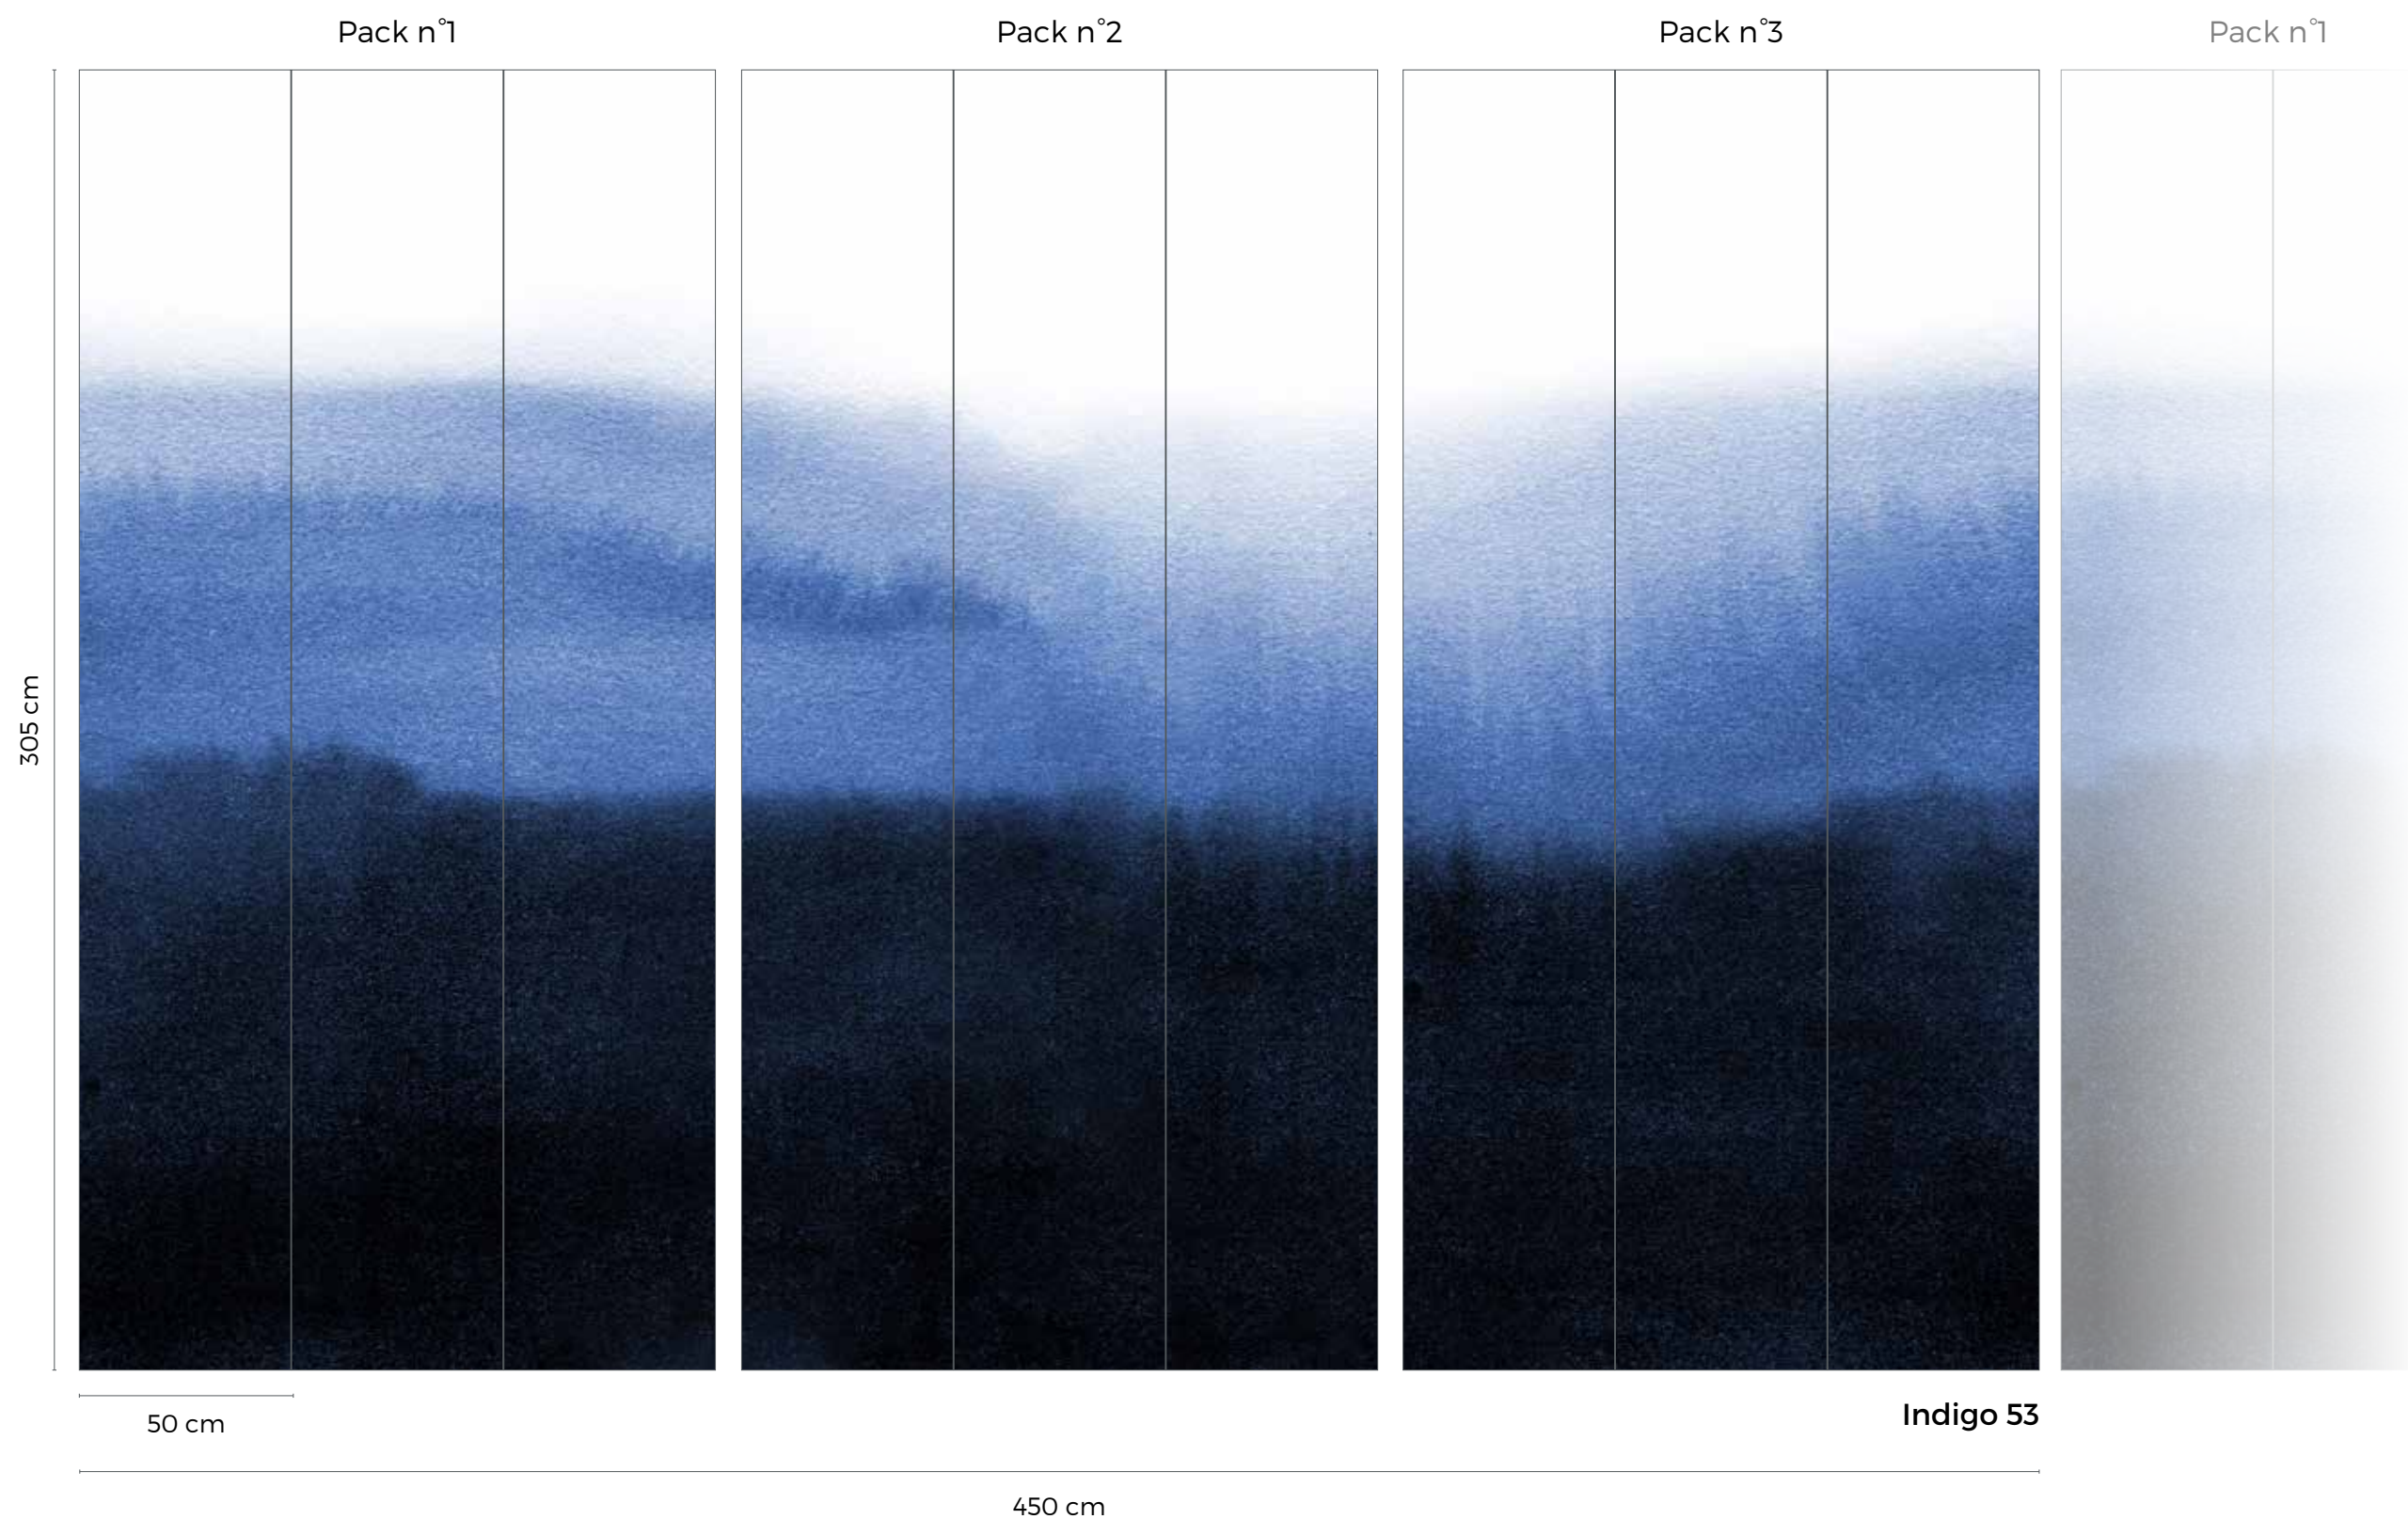

Repeat: Packs n°1 and n°3 can be connected endlessly (be careful to respect identical bords).

CARACTÉRISTIQUES

Matt washable non-woven wallpaper 155g
Made in France

SFUMATO NOCTURNE

PACKS ORIGINS

FORMAT & RACCORD